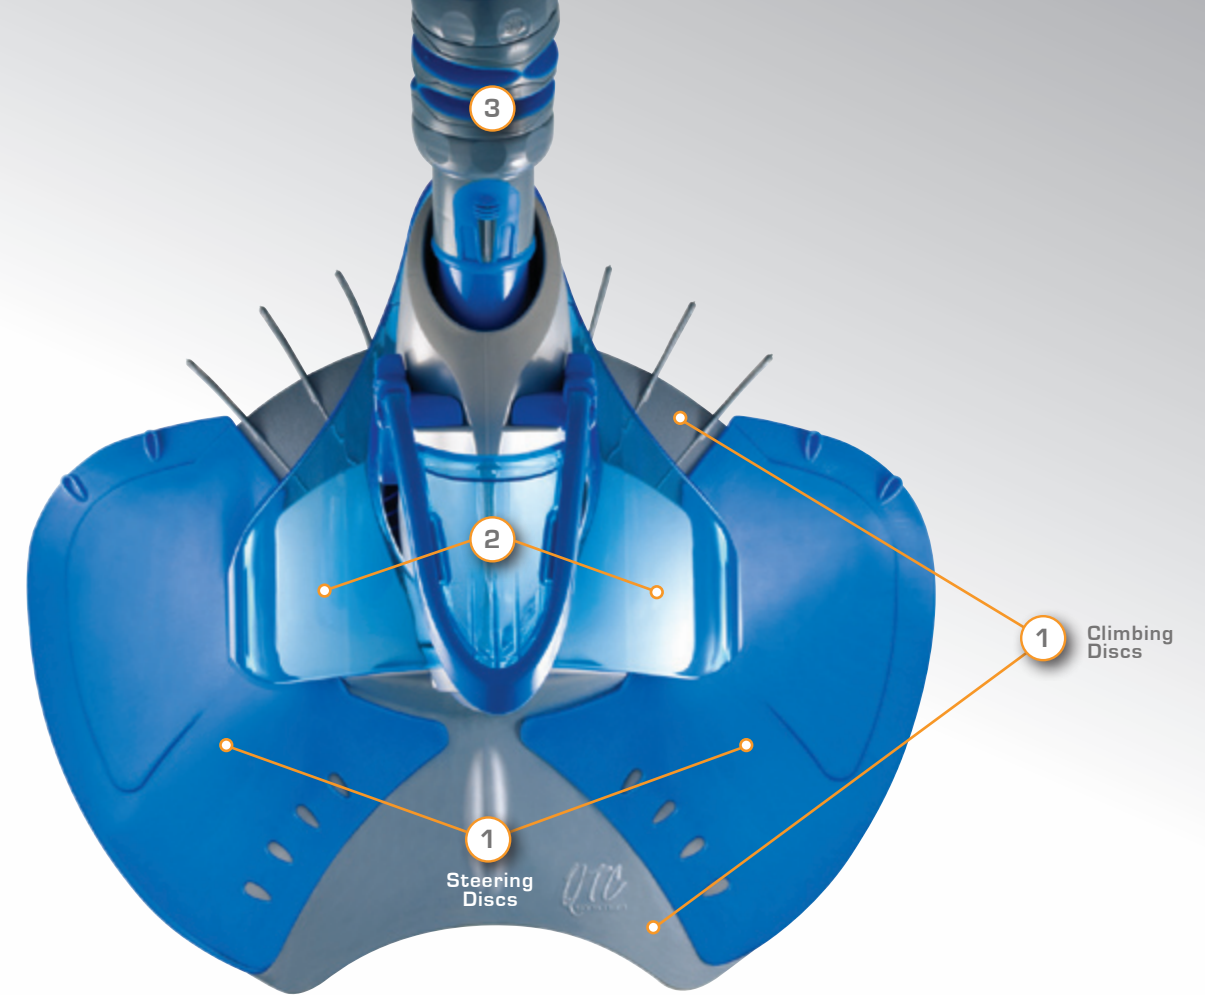

Climbs 90° sheer walls and easily negotiates tight corners.

X7
Quattro

Riveting Power and Agility.

Form and Function with Substance to Spare.

The Baracuda X7 Quattro™ is an inspired blend of sleek design and advanced technology resulting in unparalleled performance. From its innovative QTC Disc System™ (Quattro Traction Control) to a completely re-engineered "one moving part" Dura Life Diaphragm, the X7 Quattro™ stands alone as the cutting edge solution for pool cleaning. Powered by your pool's existing filtration system, the X7 Quattro™ has the agility to climb 90-degree sheer side walls and the mobility to navigate pool surfaces faster, quieter and more efficiently. Built to last, the X7 Quattro™ is well constructed from materials that will stand up to submersion in harsh chemical environments and perform tirelessly, 7 days a week, 365 days a year.

BARACUDA
The World's Simplest Automatic Pool Cleaners

1. QTC Disc System™
The Quattro Traction Control System consists of four independent flexible discs that allow maximum adhesion on uneven surfaces and in tight corners.

2. Hydro Wings
This unique stabilizer enhances navigation, creates a downward force for additional traction and cleaning efficiency.

3. Flex Connector
Flexible hose attachment that minimizes the influence of the hose on the cleaner movement, thus improving coverage.

THE ANATOMY OF THE X7 QUATTRO

4. Dura Life Diaphragm
Designed with over-molded reinforcement for the ultimate in diaphragm durability.

5. Tilt Action Rudder
The body of the X7 Quattro™ is uniquely designed to swivel fully from left to right allowing for a new level of agility and mobility in navigating tight areas in the pool.