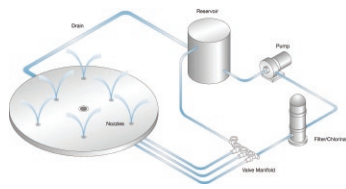

water FEATURES

water features

Photo Courtesy of Anderson Poolworks, Sherwood, Oregon

INTERACTIVE WATER FEATURES THAT INSPIRE

WetDek™ is a zero-depth interactive water feature system that can be shaped into a backyard splash park for the kids, an elegant fountain, a poolside attraction or a soothing water garden—you decide.

WetDek™ Backyard Splash Pad was voted one of the Top 50 Products of 2009 by readers of Pool and Spa News.

SOMETHING FOR EVERY BACKYARD

WetDek systems come in two main styles that offer flexibility and expandability. A stand-alone WetDek can be sized and shaped to fit virtually any backyard while the pool-side kit adds an extra element of fun to the pool. Each style offers multiple jetting configurations so that you can create your own personalized interactive water experience.

Stand-Alone Kit

Stand-alone kit includes jets, drain, water reservoir, inline chlorinator, filter, valves, pump, and AquaDirector control box. Everything you need excluding piping runs and surfacing material.

Pool Kit

Pool kit includes jets, drain, valves, and AquaDirector control box. Everything you need excluding piping runs and surfacing material.

AquaDirector—Water Feature Control System

With the AquaDirector Water control system you can manage your own custom built water feature. The system provides multi-voltage, multi-zone control and a host of interactive programs all in a single powerful package.