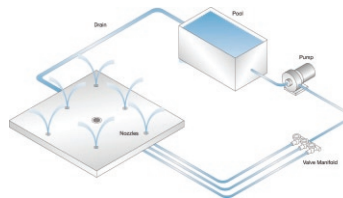

water FEATURES

water features

Photo Courtesy of Anderson Poolworks, Sherwood, Oregon

INTERACTIVE WATER FEATURES THAT INSPIRE

WetDek™ is a zero-depth interactive water feature system that can be shaped into a backyard splash park for the kids, an elegant fountain, a poolside attraction or a soothing water garden—you decide.

WetDek™ Backyard Splash Pad was voted one of the Top 50 Products of 2009 by readers of Pool and Spa News.

SOMETHING FOR EVERY BACKYARD

WetDek systems come in two main styles that offer flexibility and expandability. A stand-alone WetDek can be sized and shaped to fit virtually any backyard while the pool-side kit adds an extra element of fun to the pool. Each style offers multiple jetting configurations so that you can create your own personalized interactive water experience.

Stand-Alone Kit

Stand-alone kit includes jets, drain, water reservoir, inline chlorinator, filter, valves, pump, and AquaDirector control box. Everything you need excluding piping runs and surfacing material.

Pool Kit

Pool kit includes jets, drain, valves, and AquaDirector control box. Everything you need excluding piping runs and surfacing material.

AquaDirector—Water Feature Control System

With the AquaDirector Water control system you can manage your own custom built water feature. The system provides multi-voltage, multi-zone control and a host of interactive programs all in a single powerful package.