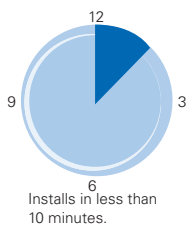

This whale knows how to use its spout.

Plus, Wanda the Whale improves water circulation by acting as a moving main drain, pulling water from the bottom of your pool as it moves. Your water circulates and your pool stays cleaner – without the overuse of chemical sanitizers.