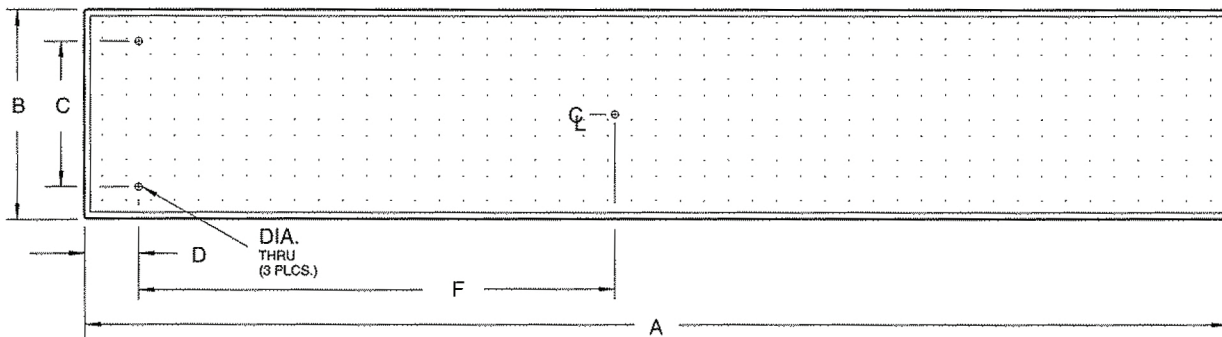

Board Identification Guide

THREE-HOLE JUMP BOARD DIMENSIONS

CURRENT JUMP BOARDS

MODEL	A	B	C	D	F	DIA.
6' Anthony	70.50"	17.25"	12.00"	3.25"	20.50"	19/32"
6' Frontier II	70.50"	17.25"	4.50"	8.00"	30.00"	19/32"
8' Frontier II	94.50"	17.25"	4.50"	14.00"	36.00"	19/32"
8' Anthony	94.50"	17.25"	12.00"	3.25"	30.50"	19/32"

OBSOLETE JUMP BOARDS

6' Pioneer	70.50"	17.25"	12.00"	12.00"	15.00"	19/32"
6' Frontier	70.50"	17.25"	12.00"	12.00"	18.00"	19/32"
8' Frontier	94.50"	17.25"	12.00"	12.00"	30.00"	19/32"
ASB-40-3-1	4.50"	16.00"	4.50"	3.50"	27.00"	
ASB-60-3-1	6"	16.00"	4.50"	8.00"	30.00"	
ASB-80-3-1	8"	18.00"	4.50"	14.50"	36.00"	
ACB-4	4"	16.00"	4.50"	4.50"	16.00"	
ACB-6	6"	16.00"	4.50"	8.00"	30.00"	
ACB-8	8"	18.00"	4.50"	14.50"	36.00"	
ACB-50M-4	4"	16.00"	10.00"	3.00"	16.00"	
ACB-50M-6	6"	16.00"	10.00"	4.00"	30.00"	
ACB-50M-8	8"	18.00"	10.00"	4.00"	36.00"	
KKJ-40/50M-4	4"	16.00"	12.00"	4.00"	16.00"	
KKJ-40/50M-6	6"	16.00"	12.00"	12.00"	15.00"	
KKJ-50M-8	8"	18.00"	12.00"	12.00"	29.50"	
Marine 6'	6"	16.00"	12.00"	12.00"	15.00"	
Marine 8'	8"	18.00"	12.00"	12.00"	29.50"	
6' Continental Single Spring	6"	16.00"	12.00"	12.00"	15.00"	
8' Continental Single Spring	8"	18.00"	12.00"	12.00"	29.50"	
6' DBS Single Spring	6"	16.00"	12.00"	12.00"	15.00"	
8' DBS Single Spring	8"	18.00"	12.00"	12.00"	29.50"	
6' Anthony Single Spring	6"	16.00"	12.00"	6.00"	20.50"	
8' Anthony Single Spring	8"	18.00"	12.00"	6.00"	30.50"	