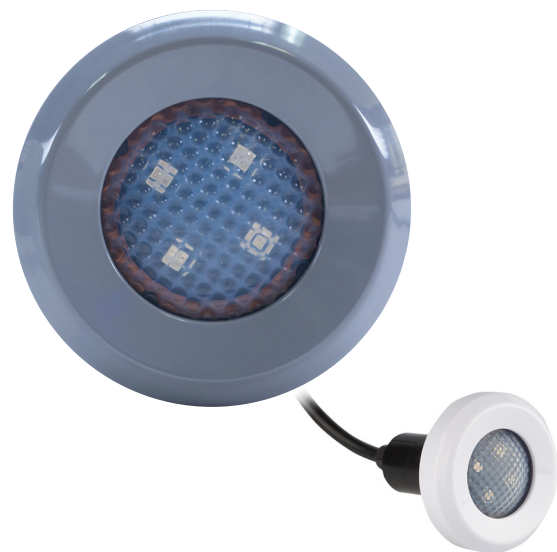

Lighting and pool control products

TX-30

Entry-level lighting control

- 30W transformer
- Internal on/off switch
- Corrosion resistant housing

WIR-TRAN

Entry-level lighting controller with wireless operation

- 30W transformer
- Internal on/off switch
- Wireless remote

WPC Series

Basic pool control

- 24 hour time clock with 3 positions (On, Off, Auto)
- 1 or 2 wireless circuits
- Wireless remote

LED Lights

Reliable, installation friendly LED lighting

treo™

Serviceable return fitting light for pools, spas and water features

- 5 Watt, 12VAC
- Field replaceable lamp (color and white)
- Available in 30', 50', 80' and 150' cord lengths

All LED lights come with 4 trim ring colors

kēlo

Return fitting light for pools, spas and water features

- 7 Watt, 12VAC
- Low-profile design
- Available in 30', 50', 80' and 150' cord lengths

micro

Mini (3/4") accent light for water features, steps, and shelves