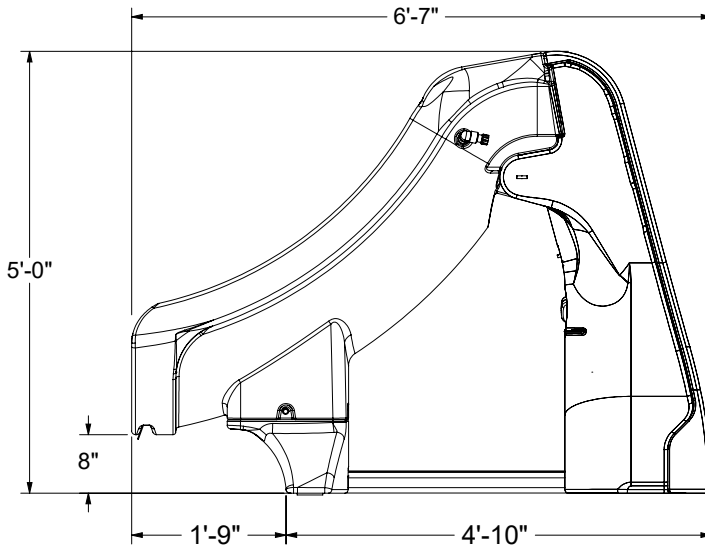

Slide Away™

The Safe Removable Pool Slide

Introducing **SlideAway™**, the safe removable in-ground pool slide from S.R.Smith. SlideAway combines safety, fun and durability in a slide that can be easily set-up and removed from the deck in just minutes. SlideAway is the first fully CPSC compliant pool slide that doesn't have to be permanently affixed to the pool deck.

SRSmith.

SlideAway™

- First CPSC compliant removable and portable pool slide, meeting federal safety standards for 48 individual tests
- Available in colors to compliment the pool and patio areas (Taupe and Gray)
- Comes partially assembled and includes an easy to use dolly to roll SlideAway on and off the pool deck
- 3' x 6'7" deck space required
- Easy to set-up and store away in shed or garage
- Fully rotomolded construction provides strength and durability for years to come
- Enclosed, textured steps and integrated hand-holds for added safety
- Designed for children up to 125 lbs/57 kg
- Salt pool friendly
- Built-in UV inhibitors to resist fading
- For use on in-ground pools only
- Made in the USA

Part #	Description	Shipping			
		Weight	Length	Width	Height
660-209-5810	SlideAway Removable Pool Slide - Taupe	160 lbs	38.5"	53.5"	77"
660-209-5820	SlideAway Removable Pool Slide - Gray				