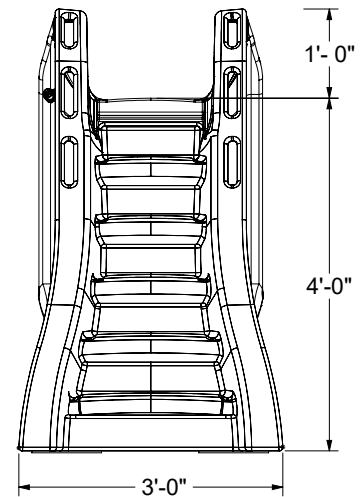

Slide Away™

The Safe Removable Pool Slide

Introducing **SlideAway™**, the safe removable in-ground pool slide from S.R.Smith. SlideAway combines safety, fun and durability in a slide that can be easily set-up and removed from the deck in just minutes. SlideAway is the first fully CPSC compliant pool slide that doesn't have to be permanently affixed to the pool deck.

SRSmith.

SlideAway™

- First CPSC compliant removable and portable pool slide, meeting federal safety standards for 48 individual tests
- Available in colors to compliment the pool and patio areas (Taupe and Gray)
- Comes partially assembled and includes an easy to use dolly to roll SlideAway on and off the pool deck
- 3' x 6'7" deck space required
- Easy to set-up and store away in shed or garage
- Fully rotomolded construction provides strength and durability for years to come
- Enclosed, textured steps and integrated hand-holds for added safety
- Designed for children up to 125 lbs/57 kg
- Salt pool friendly
- Built-in UV inhibitors to resist fading
- For use on in-ground pools only
- Made in the USA

Part #	Description	Shipping			
		Weight	Length	Width	Height
660-209-5810	SlideAway Removable Pool Slide - Taupe	160 lbs	38.5"	53.5"	77"
660-209-5820	SlideAway Removable Pool Slide - Gray				