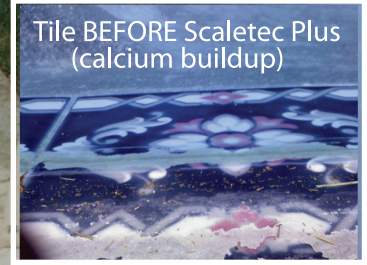

Strong Pool Surface and Tile Descaler Plus Stain Remover

Only 1 to 2 bottles descales and restores
most pools ... in just 2 to 4 weeks.

Tile BEFORE Scaletec Plus
(calcium buildup)

Tile AFTER Scaletec Plus
(buildup gone!)

Scaletec Plus® Removes Calcium Without Acids:

**Pool Surface Descaler - Removes Waterline Calcium
Buildup - Tile Cleaner - Stain Remover & Preventer**

- Effectively removes calcium buildup on pool surfaces, tile, and equipment.
- Cleans and restores pool and tile surfaces in just 2 to 4 weeks.
- Stain remover and sequesters iron, copper, and manganese metals.
- Salt cell cleaner, protector, and helps optimize chlorine output.
- Replaces hazardous acid-washing method and costly tile cleaning.
- Advanced non-acidic and ultra-low phosphate Synertec® formulation.