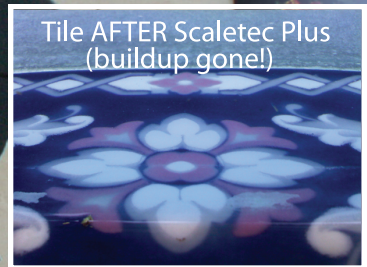

Strong Pool Surface and Tile Descaler Plus Stain Remover

Only 1 to 2 bottles descales and restores
most pools ... in just 2 to 4 weeks.

Tile BEFORE Scaletec Plus
(calcium buildup)

Tile AFTER Scaletec Plus
(buildup gone!)

Scaletec Plus® Removes Calcium Without Acids:

**Pool Surface Descaler - Removes Waterline Calcium
Buildup - Tile Cleaner - Stain Remover & Preventer**

- Effectively removes calcium buildup on pool surfaces, tile, and equipment.
- Cleans and restores pool and tile surfaces in just 2 to 4 weeks.
- Stain remover and sequesters iron, copper, and manganese metals.
- Salt cell cleaner, protector, and helps optimize chlorine output.
- Replaces hazardous acid-washing method and costly tile cleaning.
- Advanced non-acidic and ultra-low phosphate Synertec® formulation.