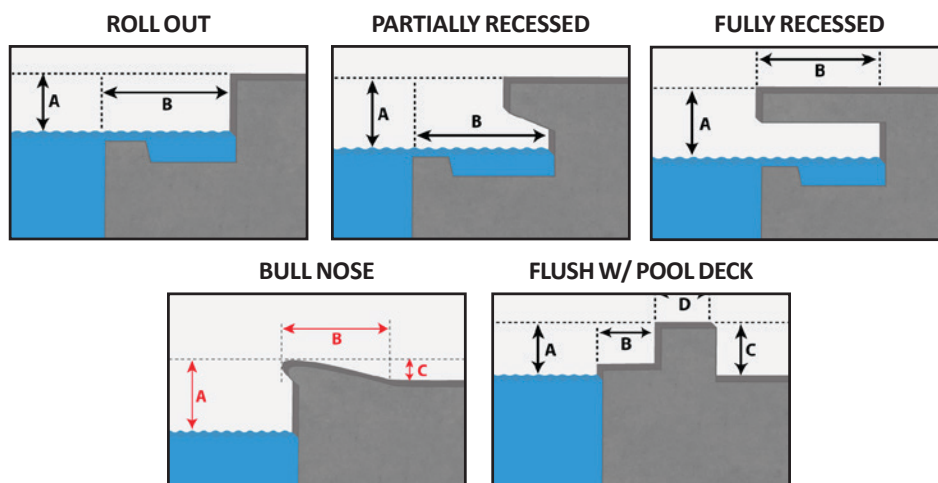

APPLICABLE POOL PROFILES

To confirm specific application go to www.aquacreek.com for our Pool Lift Selector
Become a member of our new Dealer and Architect page. Access to CAD blocks,
CSI specs and sales materials.