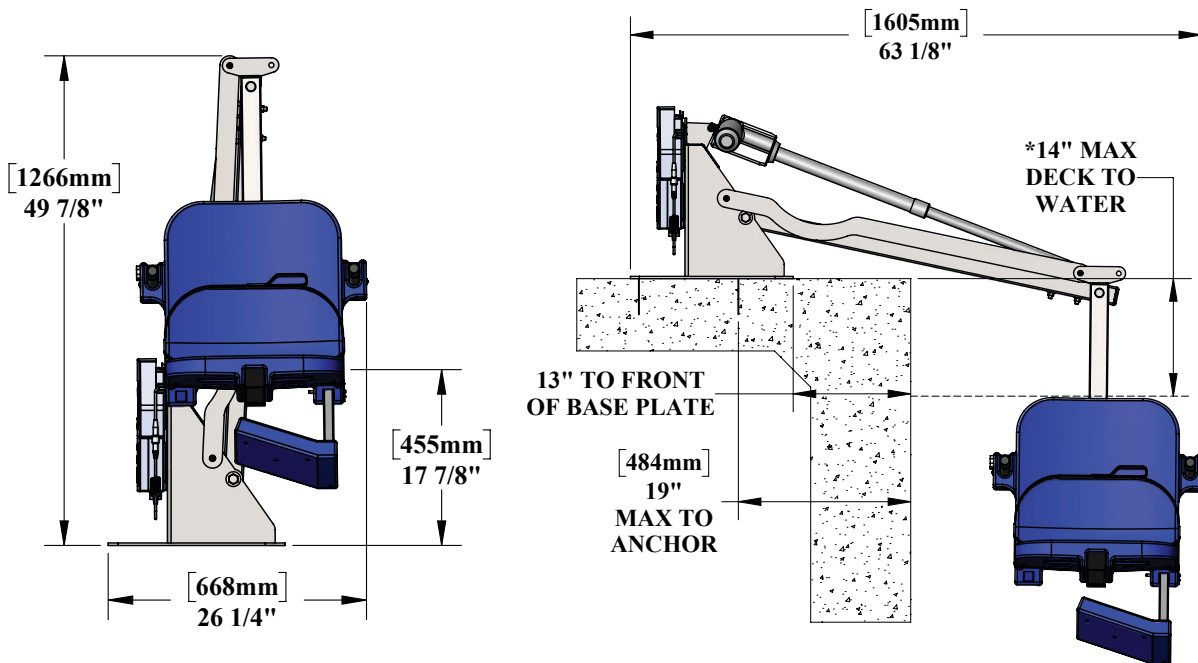

THE RANGER 2 POOL LIFT

PRODUCT SPECIFICATIONS