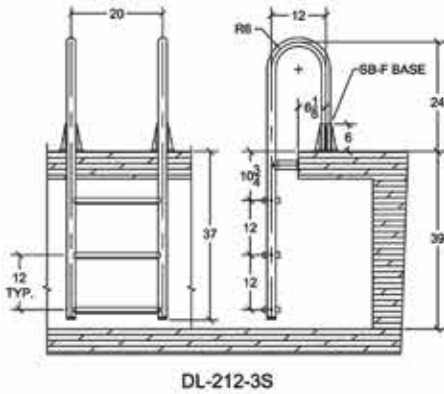

SÅFTRON Dock Ladders

Dock Ladders (3, 4 & 5 Step)

- **Classic**
- DL-212-3S
- DL-212-4S
- DL-212-5S

DL-212-3S