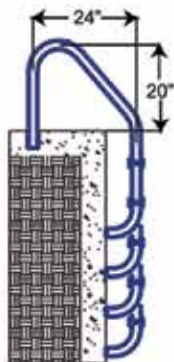

Custom Designs, Sizes and Colors Available

Deck Mounted Handrails

Deck-to-Pool Handrails (2 & 3 Bend)

Items in red denote fully reinforced pool rails

Pretzel Rails (3 & 4 Bend)

Sold in Pairs

SÄFTRON Handrails and Grabrails

Cross Braced Return-to-Deck Rails (3 & 4 Bend)

Items in red denote fully reinforced pool rails

Return-to-Deck Handrails (3 & 4 Bend)

Items in red denote fully reinforced pool rails

Ring Rails

P-329AS-RTD

P-329

SÄFTRON Pool Ladders

Elite Series Ladders (2, 3, 4 & 5 Step)

Split Ladders (3 & 4 Step) P-326-SL3 / P-326-SL4

Camelback Ladder (3 Step) P-529-L3

Cross Braced Ladders (3, 4 & 5 Step)

Residential Ladders (2, 3, 4 & 5 Step)

Premium Plus
PPL-324-2S
PPL-324-3S
PPL-324-4S
PPL-324-5S

Classic
P-324-L2
P-324-L3
P-324-L4
P-324-L5

Items in red denote fully reinforced pool rails

Items in red denote fully reinforced pool rails

SÅFTRON Dock Ladders