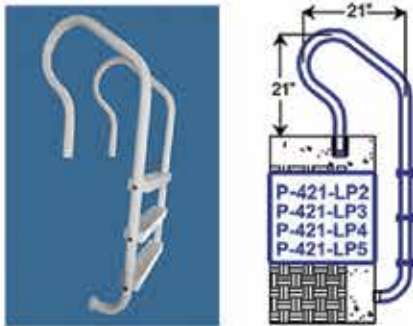

SÄFTRON Pool Ladders

Elite Series Ladders (2, 3, 4 & 5 Step)