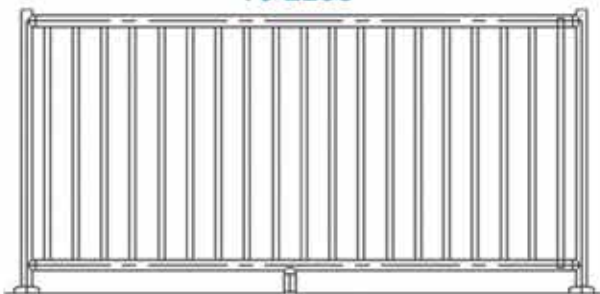

Cross Braced Return-to-Deck Rails (3 & 4 Bend)

Items in red denote fully reinforced pool rails

Return-to-Deck Handrails (3 & 4 Bend)

Items in red denote fully reinforced pool rails

Ring Rails

P-329AS-RTD

P-329

Includes Mounting Hardware

PA-MTR-5

SAFTRON

Pool Fencing Sections and Gates

FS-2200

FG-2200

Gates come with
Magna Latches

FS-2400