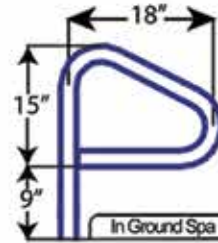

Dock Ladders (3, 4 & 5 Step)

- Classic**
- DL-212-3S
- DL-212-4S
- DL-212-5S

DL-212-3S

DL-212-5S

Items in red denote fully reinforced pool rails

In-Ground Spa Rails

Spa Floor Rail SF-24

Double Post Spa Rail S-326