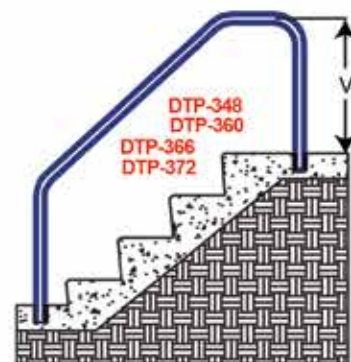

Custom Designs, Sizes and Colors Available

Deck Mounted Handrails

Deck-to-Pool Handrails (2 & 3 Bend)

Items in red denote fully reinforced pool rails

Pretzel Rails (3 & 4 Bend)

Sold in Pairs

SÄFTRON Handrails and Grabrails

Cross Braced Return-to-Deck Rails (3 & 4 Bend)

Items in red denote fully reinforced pool rails

Return-to-Deck Handrails (3 & 4 Bend)

Items in red denote fully reinforced pool rails

Ring Rails

P-329AS-RTD

P-329