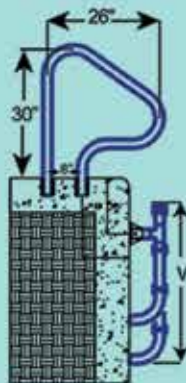

Custom Designs, Sizes and Colors Available

Deck Mounted Handrails

Deck-to-Pool Handrails (2 & 3 Bend)

Items in red denote fully reinforced pool rails

Pretzel Rails (3 & 4 Bend)

Sold in Pairs

SÄFTRON Handrails and Grabrails

Cross Braced Return-to-Deck Rails (3 & 4 Bend)

Items in red denote fully reinforced pool rails

Return-to-Deck Handrails (3 & 4 Bend)

Items in red denote fully reinforced pool rails

Ring Rails

P-329AS-RTD

P-329

SÄFTRON Pool Ladders

Elite Series Ladders (2, 3, 4 & 5 Step)

Split Ladders (3 & 4 Step) P-326-SL3 / P-326-SL4

Camelback Ladder (3 Step) P-529-L3

Cross Braced Ladders (3, 4 & 5 Step)

Residential Ladders (2, 3, 4 & 5 Step)