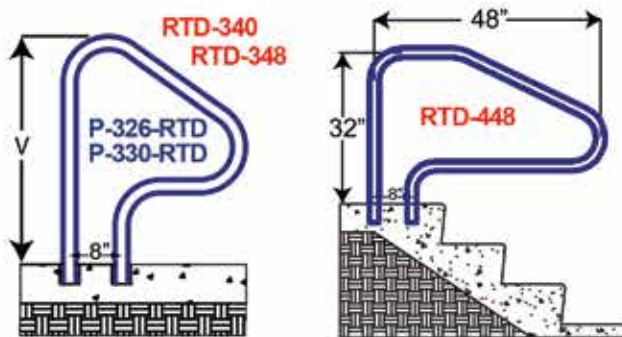

Custom Designs, Sizes and Colors Available

Deck Mounted Handrails

Deck-to-Pool Handrails (2 & 3 Bend)

Items in red denote fully reinforced pool rails

Pretzel Rails (3 & 4 Bend)

Sold in Pairs

SÄFTRON Handrails and Grabrails

Cross Braced Return-to-Deck Rails (3 & 4 Bend)

Items in red denote fully reinforced pool rails

Return-to-Deck Handrails (3 & 4 Bend)

Items in red denote fully reinforced pool rails

Ring Rails

P-329AS-RTD

P-329