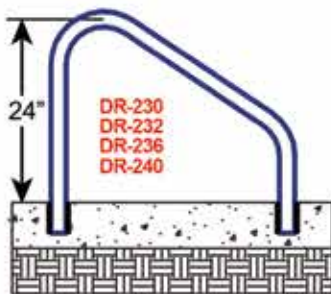

Custom Designs, Sizes and Colors Available

Deck Mounted Handrails

Deck-to-Pool Handrails (2 & 3 Bend)

Items in red denote fully reinforced pool rails

Pretzel Rails (3 & 4 Bend)

Sold in Pairs

SÄFTRON Handrails and Grabrails

Cross Braced Return-to-Deck Rails (3 & 4 Bend)

Items in red denote fully reinforced pool rails

Return-to-Deck Handrails (3 & 4 Bend)

Items in red denote fully reinforced pool rails

Ring Rails

P-329AS-RTD

P-329