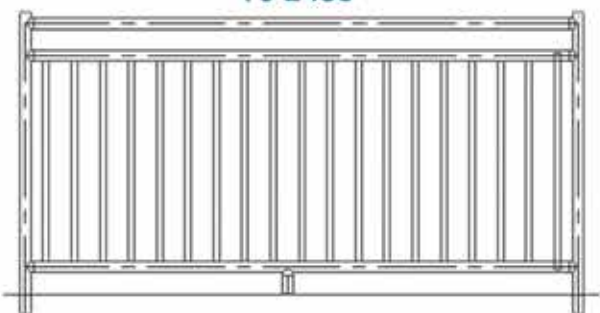

Cross Braced Return-to-Deck Rails (3 & 4 Bend)

Items in red denote fully reinforced pool rails

Return-to-Deck Handrails (3 & 4 Bend)

Items in red denote fully reinforced pool rails

Ring Rails

P-329AS-RTD

P-329

Includes Mounting Hardware

PA-MTR-5

SAFTRON

Pool Fencing Sections and Gates

FS-2200

FG-2200

Gates come with
Magna Latches

FS-2400