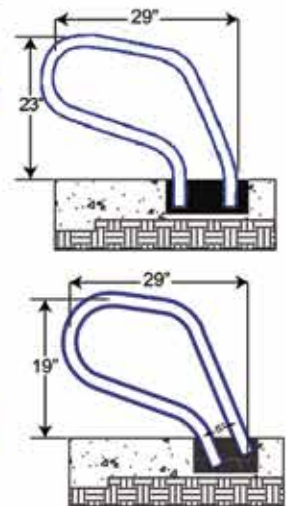

Custom Designs, Sizes and Colors Available

Deck Mounted Handrails

Deck-to-Pool Handrails (2 & 3 Bend)

Items in red denote fully reinforced pool rails

Pretzel Rails (3 & 4 Bend)

Sold in Pairs

SÄFTRON Handrails and Grabrails

Cross Braced Return-to-Deck Rails (3 & 4 Bend)

Items in red denote fully reinforced pool rails

Return-to-Deck Handrails (3 & 4 Bend)

Items in red denote fully reinforced pool rails

Ring Rails

P-329AS-RTD

P-329