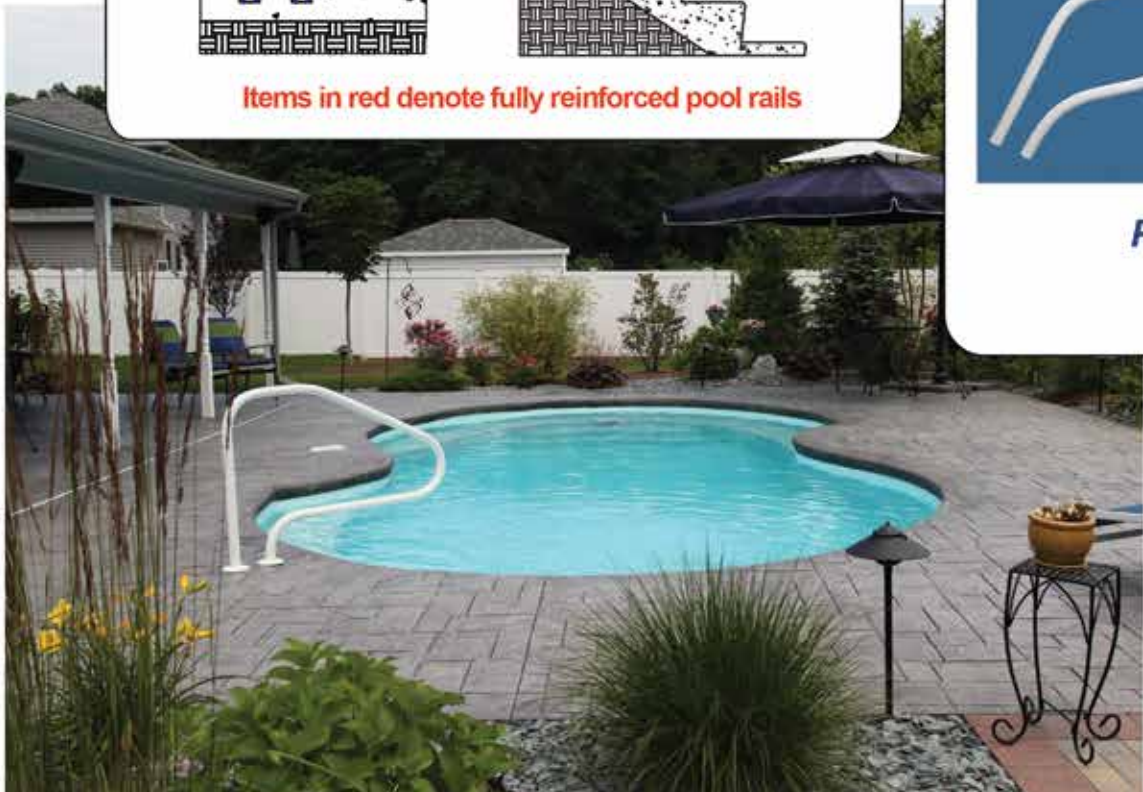

Custom Designs, Sizes and Colors Available

Deck Mounted Handrails

Deck-to-Pool Handrails (2 & 3 Bend)

Items in red denote fully reinforced pool rails

Pretzel Rails (3 & 4 Bend)

Sold in Pairs

SÄFTRON Handrails and Grabrails

Cross Braced Return-to-Deck Rails (3 & 4 Bend)

Items in red denote fully reinforced pool rails

Return-to-Deck Handrails (3 & 4 Bend)

Items in red denote fully reinforced pool rails

Ring Rails

P-329AS-RTD

P-329