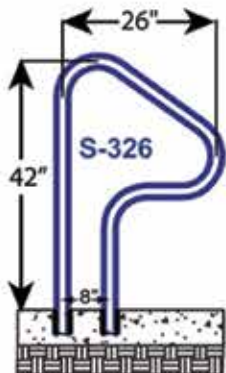

Cross Braced Return-to-Deck Rails (3 & 4 Bend)

Items in red denote fully reinforced pool rails

Return-to-Deck Handrails (3 & 4 Bend)

Items in red denote fully reinforced pool rails

Ring Rails

P-329AS-RTD

P-329

Dock Ladders (3, 4 & 5 Step)

- Classic**
- DL-212-3S
- DL-212-4S
- DL-212-5S

DL-212-3S

DL-212-5S

Items in red denote fully reinforced pool rails

In-Ground Spa Rails

Spa Floor Rail SF-24

Double Post Spa Rail S-326

Spa Floor Rail SF-24-LT

• Includes Lift & Turn Base

SÄFTRON Hardware and Safety

**Non-Corroding
Anchor Socket**
ANCH-1
(case qty)

**6" Surface
Mounting Base**
SB-F
(case qty)

**3" Split Ladder &
Mounting Base**
SB-3
(case qty)