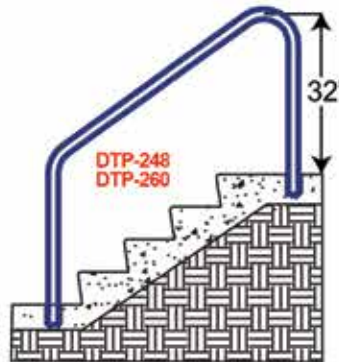

Custom Designs, Sizes and Colors Available

Deck Mounted Handrails

Deck-to-Pool Handrails (2 & 3 Bend)

Items in red denote fully reinforced pool rails

Pretzel Rails (3 & 4 Bend)

Sold in Pairs

SÄFTRON Handrails and Grabrails

Cross Braced Return-to-Deck Rails (3 & 4 Bend)

Items in red denote fully reinforced pool rails

Return-to-Deck Handrails (3 & 4 Bend)

Items in red denote fully reinforced pool rails

Ring Rails

P-329AS-RTD

P-329