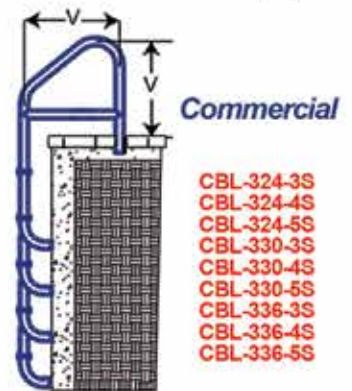

Cross Braced Ladders (3, 4 & 5 Step)