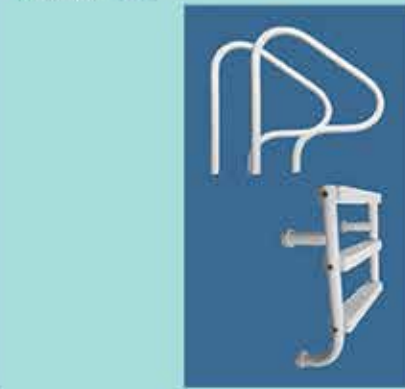

Custom Designs, Sizes and Colors Available

Deck Mounted Handrails

Deck-to-Pool Handrails (2 & 3 Bend)

Items in red denote fully reinforced pool rails

Pretzel Rails (3 & 4 Bend)

Sold in Pairs

SÄFTRON Handrails and Grabrails

Cross Braced Return-to-Deck Rails (3 & 4 Bend)

Items in red denote fully reinforced pool rails

Return-to-Deck Handrails (3 & 4 Bend)

Items in red denote fully reinforced pool rails

Ring Rails

P-329AS-RTD

P-329

SÄFTRON Pool Ladders

Elite Series Ladders (2, 3, 4 & 5 Step)

Split Ladders (3 & 4 Step) P-326-SL3 / P-326-SL4

Camelback Ladder (3 Step) P-529-L3

Cross Braced Ladders (3, 4 & 5 Step)

Residential Ladders (2, 3, 4 & 5 Step)