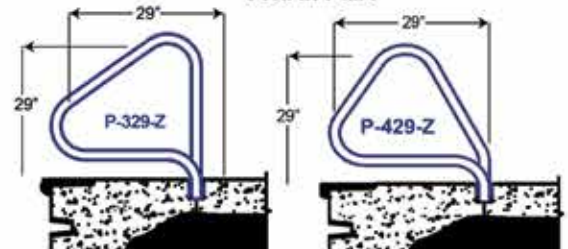

Custom Designs, Sizes and Colors Available

Deck Mounted Handrails

Deck-to-Pool Handrails (2 & 3 Bend)

Items in red denote fully reinforced pool rails

Pretzel Rails (3 & 4 Bend)

Sold in Pairs

SÄFTRON Handrails and Grabrails

Cross Braced Return-to-Deck Rails (3 & 4 Bend)

Items in red denote fully reinforced pool rails

Return-to-Deck Handrails (3 & 4 Bend)

Items in red denote fully reinforced pool rails

Ring Rails

P-329AS-RTD

P-329