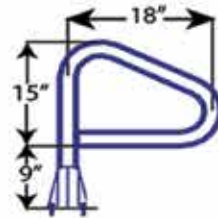

Dock Ladders (3, 4 & 5 Step)

- Classic**
- DL-212-3S
- DL-212-4S
- DL-212-5S

DL-212-3S

DL-212-5S

Items in red denote fully reinforced pool rails

In-Ground Spa Rails

Spa Floor Rail SF-24

Double Post Spa Rail S-326

Spa Floor Rail SF-24-LT

• Includes Lift & Turn Base

SÄFTRON Hardware and Safety

**Non-Corroding
Anchor Socket**
ANCH-1
(case qty)

**6" Surface
Mounting Base**
SB-F
(case qty)

**3" Split Ladder &
Mounting Base**
SB-3
(case qty)