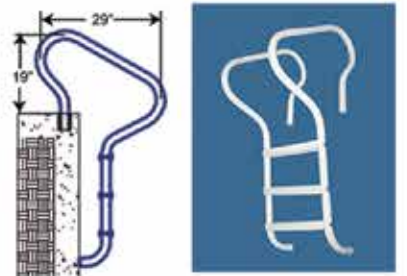

Cross Braced Return-to-Deck Rails (3 & 4 Bend)

Items in red denote fully reinforced pool rails

Return-to-Deck Handrails (3 & 4 Bend)

Items in red denote fully reinforced pool rails

Ring Rails

P-329AS-RTD

P-329

SÄFTRON Pool Ladders

Elite Series Ladders (2, 3, 4 & 5 Step)

Split Ladders (3 & 4 Step) P-326-SL3 / P-326-SL4

Camelback Ladder (3 Step) P-529-L3

Cross Braced Ladders (3, 4 & 5 Step)

Residential Ladders (2, 3, 4 & 5 Step)