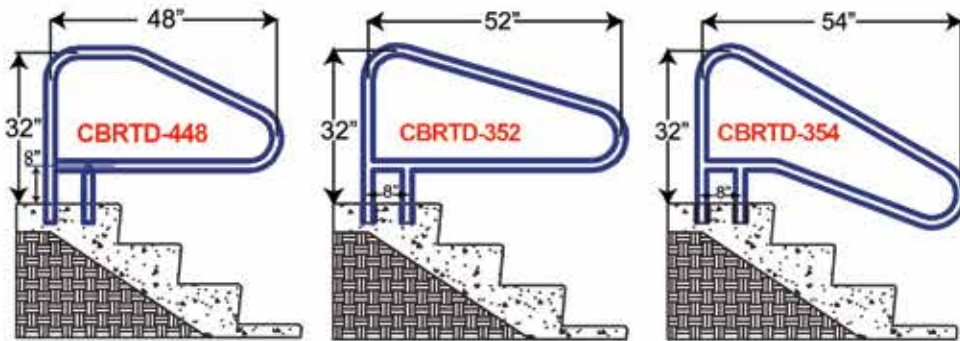

Custom Designs, Sizes and Colors Available

Deck Mounted Handrails

Deck-to-Pool Handrails (2 & 3 Bend)

Items in red denote fully reinforced pool rails

Pretzel Rails (3 & 4 Bend)

Sold in Pairs

SÄFTRON Handrails and Grabrails

Cross Braced Return-to-Deck Rails (3 & 4 Bend)

Items in red denote fully reinforced pool rails

Return-to-Deck Handrails (3 & 4 Bend)

Items in red denote fully reinforced pool rails

Ring Rails

P-329AS-RTD

P-329