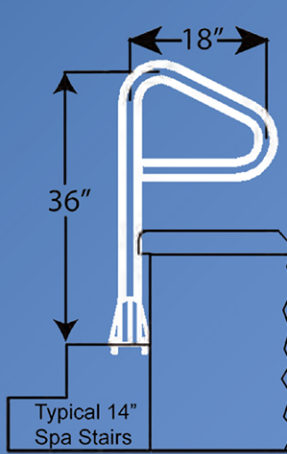

SÄFTRON

POOL RAILS, SPA RAILS, LADDERS & SAFETY RAILINGS

ABOVE-GROUND SPA RAILS

Floor Rails

SF-24-LT

SF-48 / SF-59

Step Rails

SS-36

Under-Spa Bracket

SUB-49 / SUB-59

Side & Floor Bracket

SSF-48 / SSF-59

All above-ground spa rails come with a Lift & Turn base and mounting hardware

IN-GROUND SPA RAILS

Floor Rails

SF-24