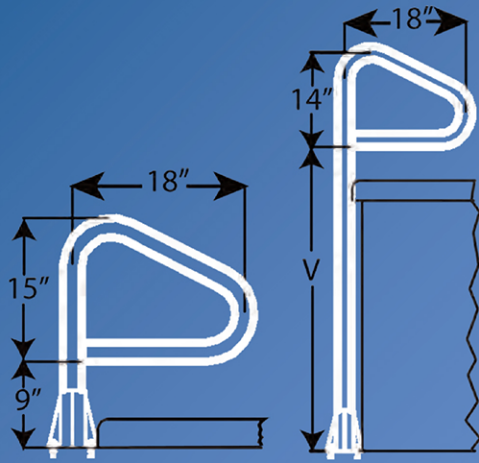

PS-ST
(Snap-On Tray)

SF-48 / SF-59
(Spa Floor)

SUB-48 / SUB-59
(Slide Under Base)

Easy 360° Lift and Turn

SSF-48 / SSF-59
(Spa Side Floor)

SS-36 (Spa Step)
SF-24-LT (Spa Floor)

SĀFTRON Manufacturing
6012 33rd. St. E.
Bradenton, FL 34203
Phone: (305) 233-5511
Fax: (941) 751-2802
www.SĀFTRON.com

SÄFTRON

POOL RAILS, SPA RAILS, LADDERS & SAFETY RAILINGS

ABOVE-GROUND SPA RAILS

Floor Rails

SF-24-LT

SF-48 / SF-59

Step Rails

SS-36

Under-Spa Bracket

SUB-49 / SUB-59

Side & Floor Bracket

SSF-48 / SSF-59

All above-ground spa rails come with a Lift & Turn base and mounting hardware

IN-GROUND SPA RAILS

Floor Rails

SF-24