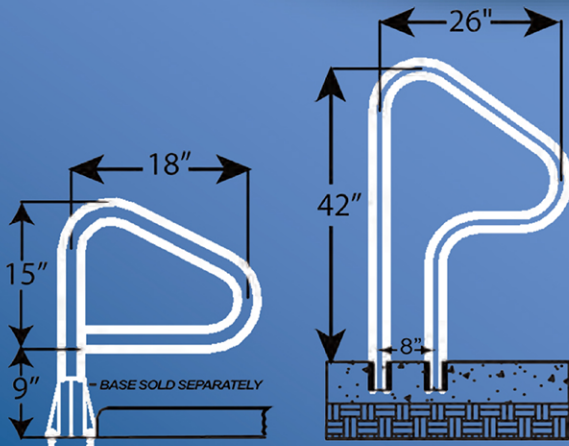

SÄFTRON

POOL RAILS, SPA RAILS, LADDERS & SAFETY RAILINGS

ABOVE-GROUND SPA RAILS

Floor Rails

SF-24-LT

SF-48 / SF-59

Step Rails

SS-36

Under-Spa Bracket

SUB-49 / SUB-59

Side & Floor Bracket

SSF-48 / SSF-59

All above-ground spa rails come with a Lift & Turn base and mounting hardware

IN-GROUND SPA RAILS

Floor Rails

SF-24