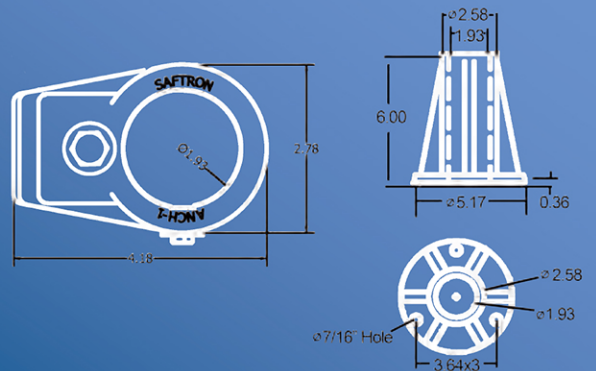

Mounting Hardware

ANCH-1

SB-F

Standard Colors: White, Gray, Beige, Taupe & Black

www.SÄFTRON.com