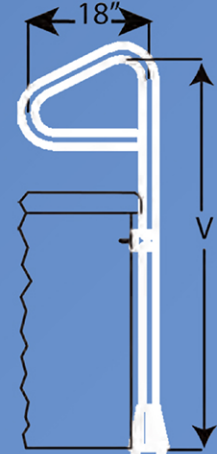

PS-ST
(Snap-On Tray)

SF-48 / SF-59
(Spa Floor)

SUB-48 / SUB-59
(Slide Under Base)

Easy 360° Lift and Turn

SSF-48 / SSF-59
(Spa Side Floor)

SS-36 (Spa Step)
SF-24-LT (Spa Floor)

SĀFTRON Manufacturing
6012 33rd. St. E.
Bradenton, FL 34203
Phone: (305) 233-5511
Fax: (941) 751-2802
www.SĀFTRON.com

SÄFTRON

POOL RAILS, SPA RAILS, LADDERS & SAFETY RAILINGS

ABOVE-GROUND SPA RAILS

Floor Rails

SF-24-LT

SF-48 / SF-59

Step Rails

SS-36

Under-Spa Bracket

SUB-49 / SUB-59

Side & Floor Bracket

SSF-48 / SSF-59

All above-ground spa rails come with a Lift & Turn base and mounting hardware

IN-GROUND SPA RAILS

Floor Rails

SF-24