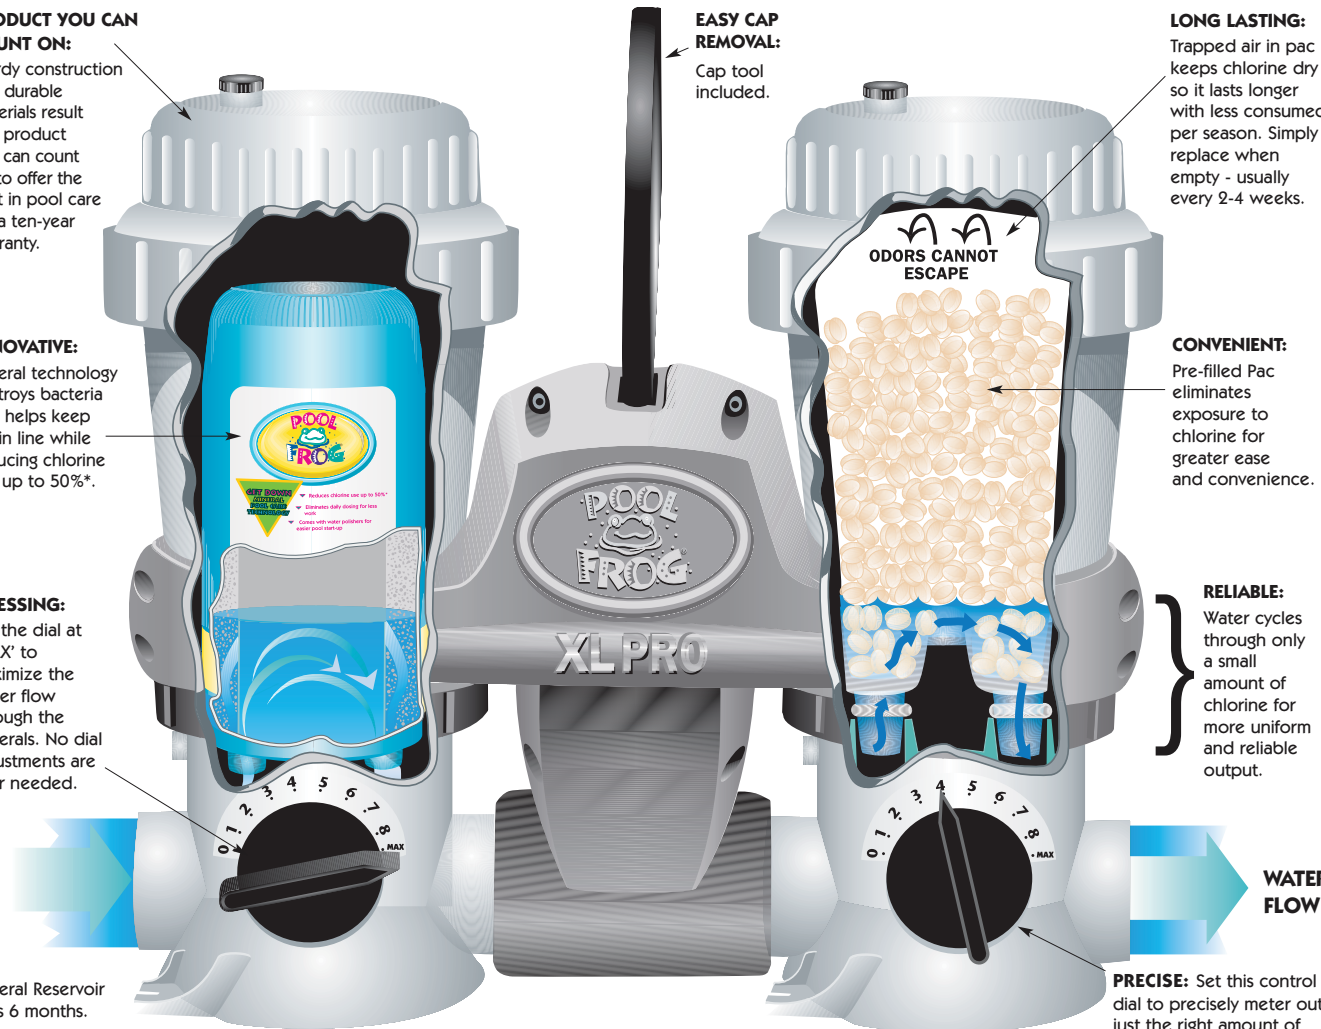

#### NO GUESSING:

Set the dial at 'MAX' to maximize the water flow through the minerals. No dial adjustments are ever needed.

Mineral Reservoir lasts 6 months.

#### EASY CAP REMOVAL:

Cap tool included.

#### LONG LASTING:

Trapped air in pac keeps chlorine dry so it lasts longer with less consumed per season. Simply replace when empty - usually every 2-4 weeks.

#### RELIABLE:

Water cycles through only a small amount of chlorine for more uniform and reliable output.

**PRECISE:** Set this control dial to precisely meter out just the right amount of chlorine (only 0.5 ppm).