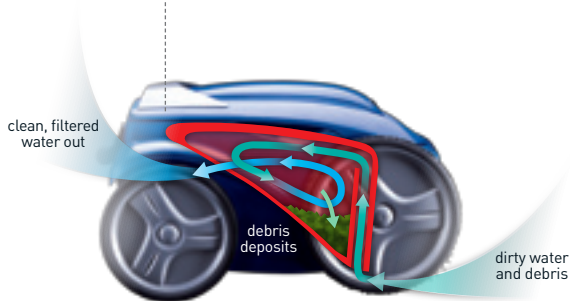

9300

THE SPORT SERIES

9400 Sport

9300xi Sport

9300 Sport

9100 Sport

ROBOTIC
PREMIUM ROBOTIC POOL CLEANERS

Vortex Vacuum Technology

Captures maximum debris without losing suction.

Easy Access Filter Canister

Never touch debris again!

Ultimate Cleaning Action

Aggressive tile line, wall, step and floor cleaning.

ROBOTIC
PREMIUM ROBOTIC POOL CLEANERS

POLARIS ROBOTIC POOL CLEANERS — THE DRIVING FORCE IN CLEAN

Polaris Sport Series Robotic cleaners feature:

- Vortex Vacuum Technology enables extraordinary cleaning power without losing suction
- Simple debris removal with easy top access, large capacity filter canister. Simple shake and spray filter cleaning means you will never touch debris again!
- Requires fewer filter cleanings by efficiently collecting and depositing debris for reduced maintenance time
- Rear water propulsion system blows debris off stairs and out of tight corners
- Highly efficient. Costs just pennies per day to operate