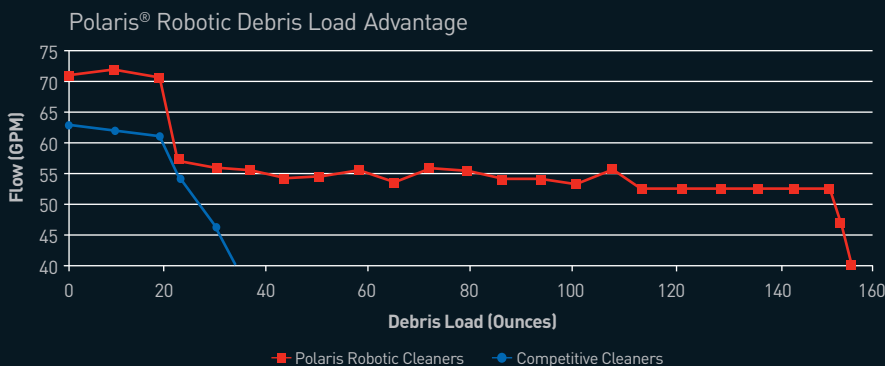

9100 SPORT

FEATURES

- Easy to use, transport and install with plug-in convenience and one-touch operation
- Cleans pool floor and cove quickly and efficiently
- Quick release canister

	9400 Sport	9300xi Sport	9300 Sport	9100 Sport
Vortex Vacuum Technology	Yes	Yes	Yes	Yes
Specialty Feature	ActivMotion Sensor™	Remote Control	Standard Sensor	Quick Release Canister
Filter Canister Access	Top Access	Top Access	Top Access	Top Access
Filter Type	All Purpose Canister	All Purpose Canister	All Purpose Canister	All Purpose Canister
Canister Size	Large	Large	Large	Medium
Rear Water Propulsion System	Yes	Yes	Yes	Yes
Cleaning Area	Pool Floor, Walls and Tile Line	Pool Floor, Walls and Tile Line	Pool Floor, Walls and Tile Line	Pool Floor and Cove
Scrubs Tile	Yes	Yes	Yes	No
Remote Control	No	Yes	No	No
Cleaning Cycle	2 Cycles (1.5, 2.5 hrs)	Programmable or 2 Cycles (1.5, 2.5 hrs)	2 Cycles (1.5, 2.5 hrs)	1 Cycle (2 hrs)
Transport Caddy	Included	Included	Included	Not Available
Drive	4WD	2WD	2WD	2WD
Scrubbing Brush	Pleated	Solid, Non-Pleated	Pleated	Pleated
Pool Size	Up to 50'	Up to 60'	Up to 50'	Up to 40'
Pool Surfaces	All Pool Surfaces	All Pool Surfaces	All Pool Surfaces	All Pool Surfaces
Weight	16 lbs	16 lbs	16 lbs	12 lbs

Efficiency and Convenience

Vortex Vacuum Technology allows Polaris Robotic Cleaners to capture over 4 times the debris load of other cleaners. Reduces filter cleanings by up to 70%, so it keeps working where other robotic cleaners can't.