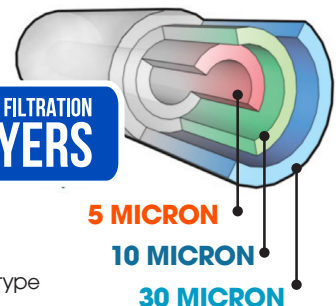

#### DIMENSIONS

Outer Diameter: **2"**  
Length: **10"**  
Top: **Closed**  
Bottom: **Garden hose fitting**

"I've now put about 10,000 gallons of water through this Pleatco PureSmart® sediment filter and it has made my job so much easier. It perfectly filters the water like I need it to, and performs so fast that I don't have to dedicate a huge amount of time to babysit a filling hot tub. It allows a faster, cleaner fill than all of the other filters I've used!"

## Melt-Spun Depth Filtration

Premium Quality, Disposable Sediment Filter Cartridge

## PPS2100

Disposable Sediment Filter  
Replaces Filbur FC-3128 Micro-Klean

Pleatco's PURE START 2100 Disposable Sediment Filter is a scientifically engineered cartridge that attaches to a garden hose and captures dirt particles filtering the water BEFORE it enters into a spa or pool.

**3 DEPTH FILTRATION  
LAYERS**

OUTER DIAMETER	LENGTH	TOP HOLE INNER DIAMETER	BOTTOM HOLE INNER DIAMETER	CASE PACK	TYPE	DESCRIPTION	Pleatco
INCHES	INCHES	INCHES	INCHES	# PER			PART #
2 3/4	10	Closed	3/4" FGH	10	Spa	Spa Fill (Sediment) Cartridge	PPS2100