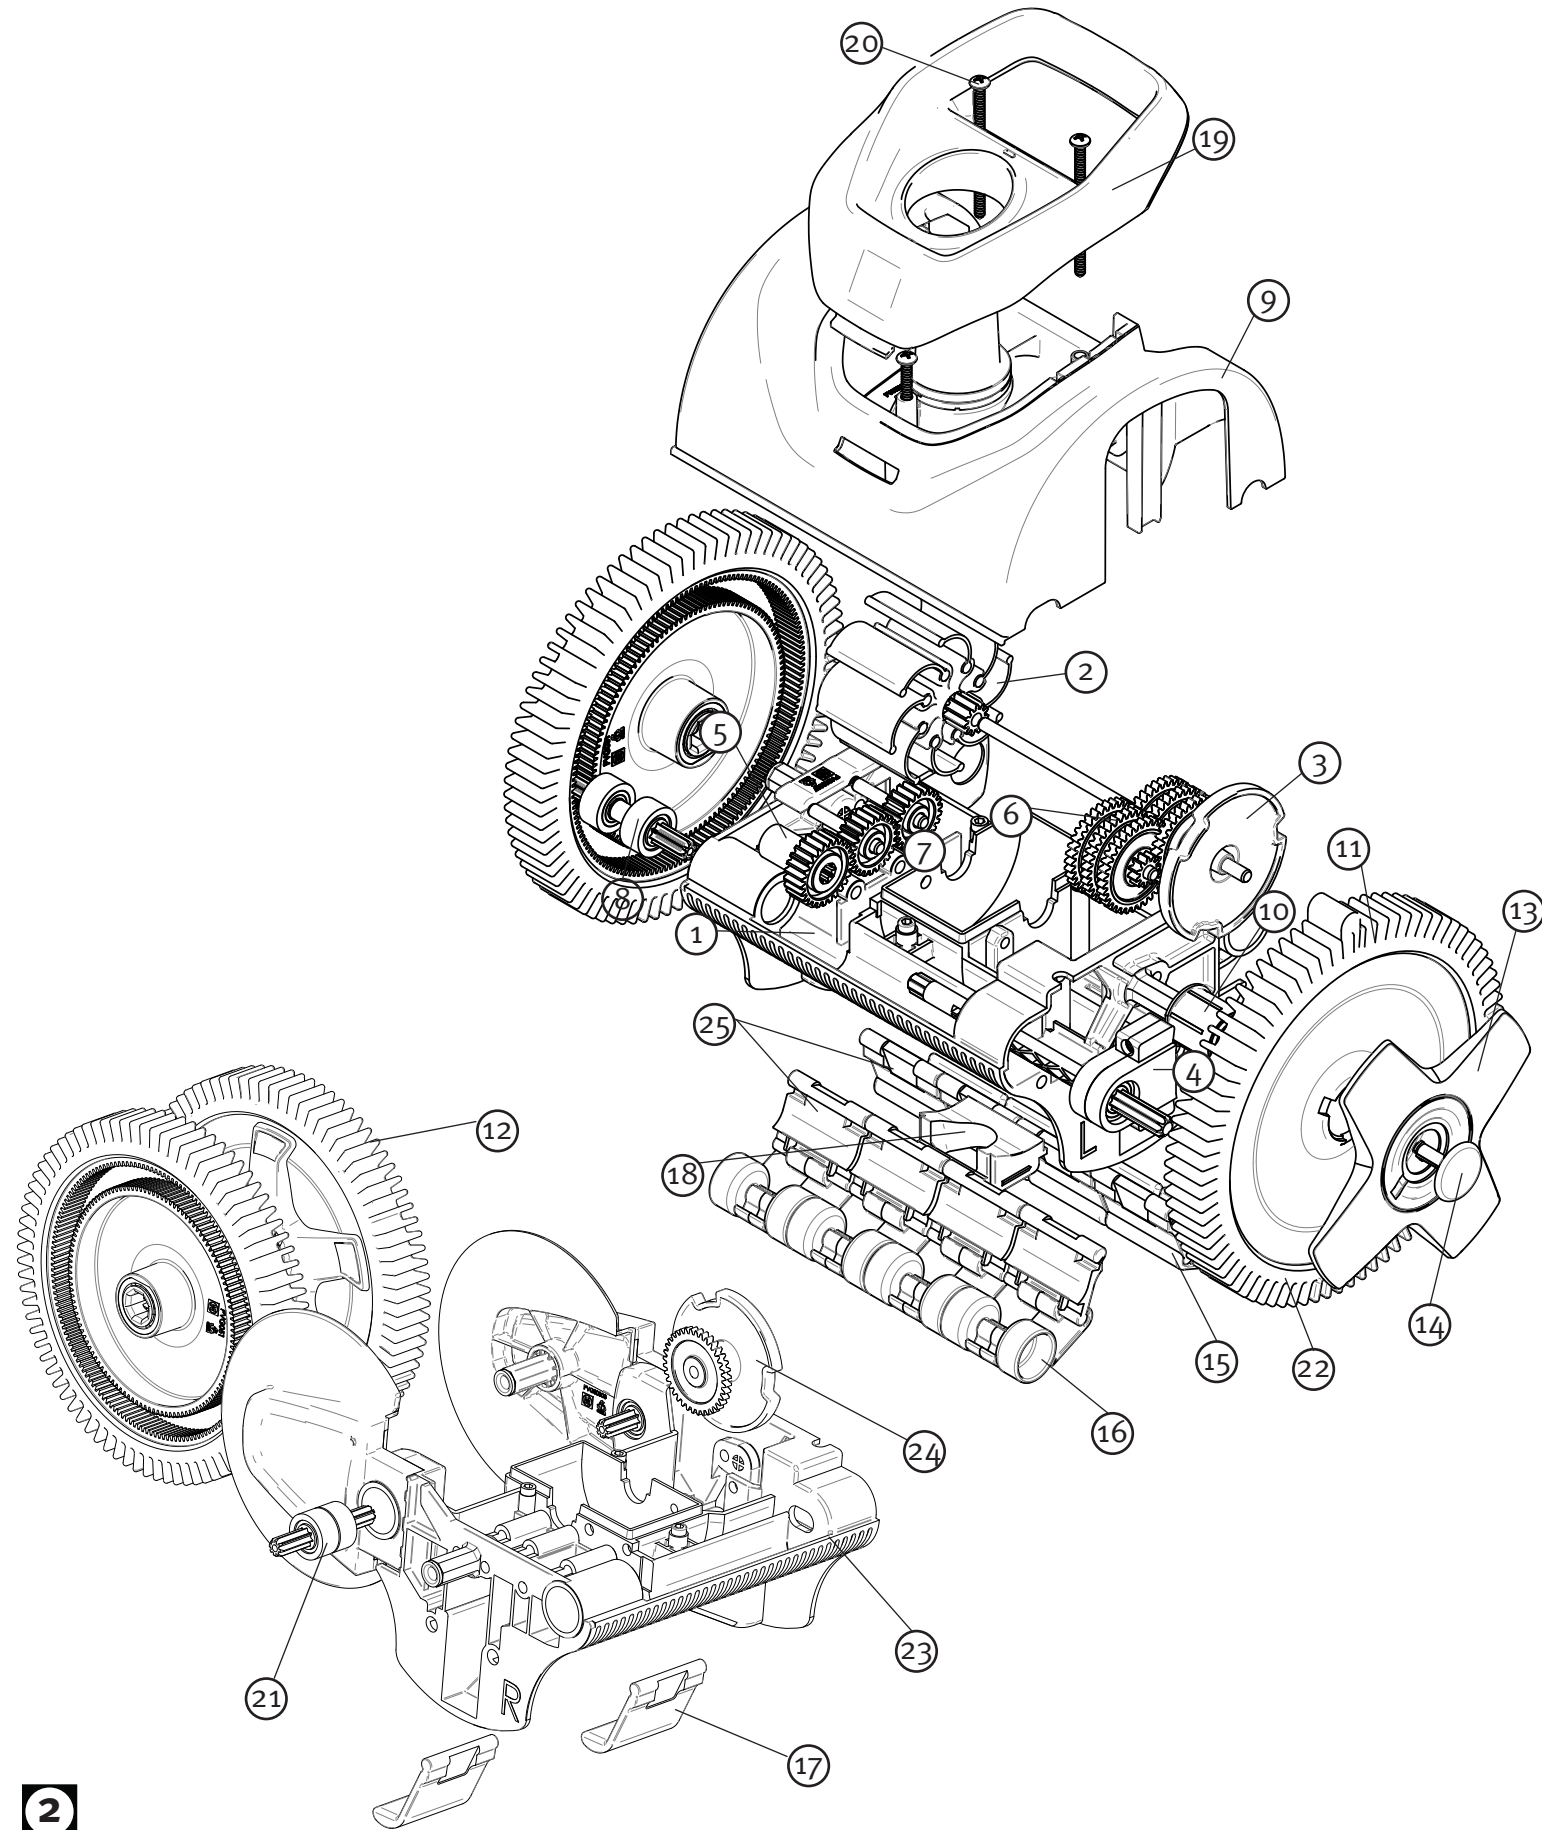

Optional Accssories

Smooth Skimmer Cone
PVXH020BLK

Leaf Canister
W560

Large Capacity Leaf Canister
W530

Skimmer Vacuum Plate
W490R

Wheel Tread Three Finger Tire
Blue- PVX075PK2-234
Gray- PVX075PK2-207
Standard on PES22CSTHBE & PES42CSTHBE

Wheel Tread Tape Tire
PVXH006HPK2

Spare Parts Guide for Phoenix 2 Wheel & 4 Wheel

PARTS

2 Wheel & 4 Wheel

1  Lower Body PVX792SA-207	2  Turbine 6 Vane Kit PVXH038SA	3  Steering Cam, Gear 2 Wheel PVXH036009	4  Steering Bracket Roller PVXH011SA
5  Gear, Drive, Large PVXH007	6  Gear, Reduction PVXH009PK5	7  Gear, Drive, Small PVXH008PK2	8  Shaft Bearing PVXH019SA
9  Upper Body PVXE0001SA-234	10  Wheel Bearing PVX976PK2	11  Wheel Hub PVX051-234	13  Wheel Styling PVXE0003PK2-243
14  Wheel Retainer PVXS0006-243	15  Skirt PVXH013PK4 -207	16  Skirt with Roller PVX043042PK4207	18  Inlet, Suction Medium PVX990M-207 Large- PVX990L-207 Small- PVX990S-207
19  Handle PVXE0002-243	20  Screw, #10 X 3 18-8 Thd Form Ph SCRX4012PK3	22  Wheel Tread, Super PVXS11PK2-207 Standard on PES22CSTX & PES42CSTX	25  Skirt Bracket PVXH014PK4-207

4 Wheel Only

12  Wheel Tread PVXS16PK2-207	17  Rear Skirt Kit PVX013028-207	21  Gear Shaft PVXH020SA	23  Lower Body PVXS0009-207
24  Steering Cam, Gear 4X4 PVXH010009			