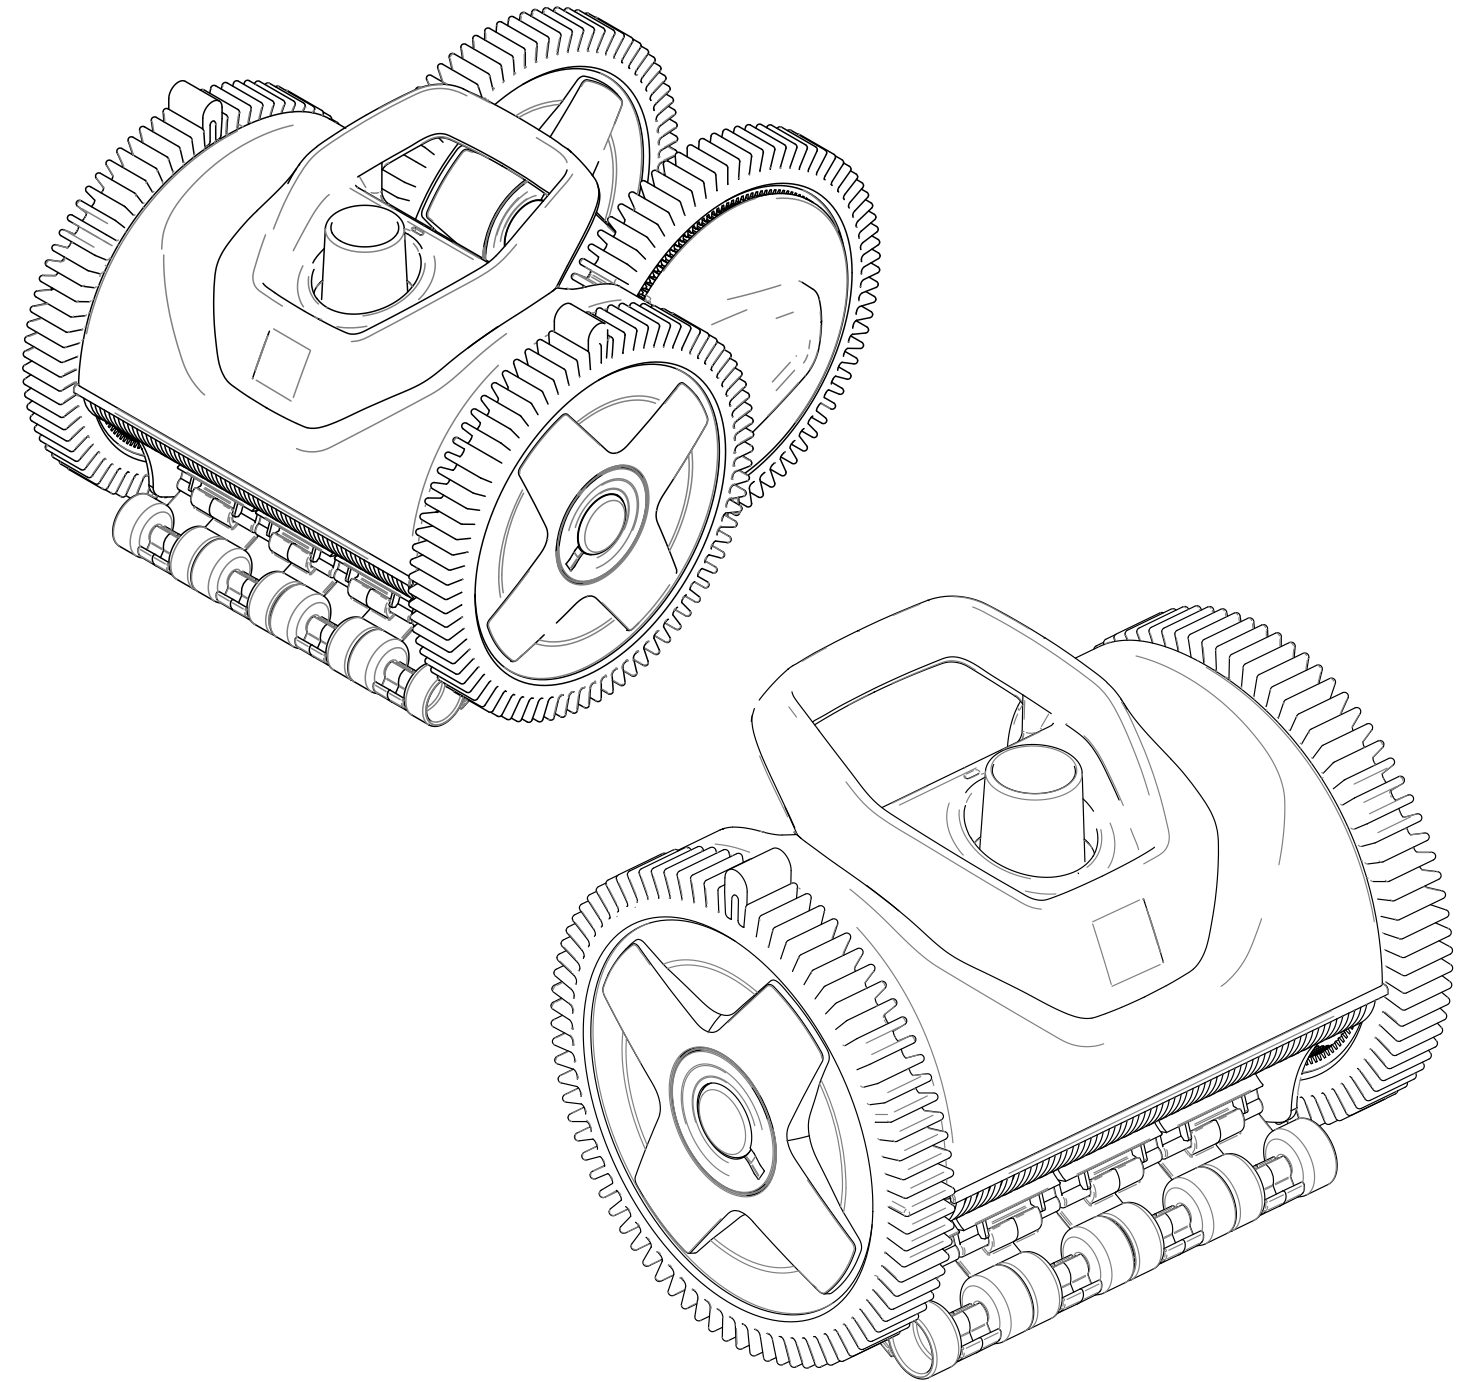

Hose Float
Black- PVX631PK2
White- PVX280Pk2

Ribbed Skimmer Cone
Blue- PVXH035BLU
Black- PVXH035BLK

Vac-Lock
White- W400BWHP
Black- W400BBKP
Gray- W400BLGP

Regulator Valve
V094P

Hose Kit
Gray- PVCHK1900GR
White- PVCHK1900WH
Blue- PVCHK1900BL

Optional Accssories

Smooth Skimmer Cone
PVXH020BLK

Leaf Canister
W560

Large Capacity Leaf Canister
W530

Skimmer Vacuum Plate
W490R

Wheel Tread Three Finger Tire
Blue- PVX075PK2-234
Gray- PVX075PK2-207
Standard on PES22CSTHBE & PES42CSTHBE

Wheel Tread Tape Tire
PVXH006HPK2

Spare Parts Guide for Phoenix 2 Wheel & 4 Wheel

PARTS

2 Wheel & 4 Wheel

1  Lower Body PVX792SA-207	2  Turbine 6 Vane Kit PVXH038SA	3  Steering Cam, Gear 2 Wheel PVXH036009	4  Steering Bracket Roller PVXH011SA
5  Gear, Drive, Large PVXH007	6  Gear, Reduction PVXH009PK5	7  Gear, Drive, Small PVXH008PK2	8  Shaft Bearing PVXH019SA
9  Upper Body PVXE0001SA-234	10  Wheel Bearing PVX976PK2	11  Wheel Hub PVX051-234	13  Wheel Styling PVXE0003PK2-243
14  Wheel Retainer PVXS0006-243	15  Skirt PVXH013PK4 -207	16  Skirt with Roller PVX043042PK4207	18  Inlet, Suction Medium PVX990M-207 Large- PVX990L-207 Small- PVX990S-207
19  Handle PVXE0002-243	20  Screw, #10 X 3 18-8 Thd Form Ph SCRX4012PK3	22  Wheel Tread, Super PVXS11PK2-207 Standard on PES22CSTX & PES42CSTX	25  Skirt Bracket PVXH014PK4-207

4 Wheel Only

12  Wheel Tread PVXS16PK2-207	17  Rear Skirt Kit PVX013028-207	21  Gear Shaft PVXH020SA	23  Lower Body PVXS0009-207
24  Steering Cam, Gear 4X4 PVXH010009			