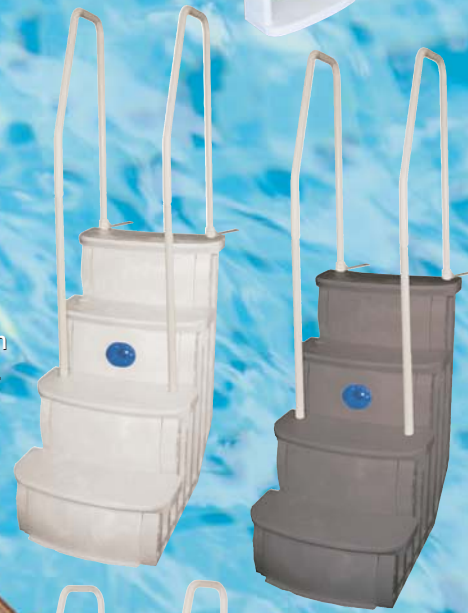

main **Access**

Deck Entry Solutions

Good

Pro Series #200300

- Promotional deck ladder.
- Adjustable for 48" to 54" pools.
- Extra high, extra strong safety rails!
- Superior strength and durability!

Better

Easy Incline #200200

- Tread Depth: 9.5" bottom to 6.5" top.
- Adjustable for 48" to 54" pools.
- Extra high, extra strong safety rails!
- Superior strength and durability!

Even Better

iStep/eStep

#200801T

- Simple, convenient entry steps!
- Features No-Swim Zone and Flow-Thru step design.
- Adjustable for 48"-54" pools!
- Designed with smaller pools in mind to maximize swim area.

Shown with optional Smart Lite

Best

Easy Entry Step #200400T

- Features No-Swim Zone and Flow-Thru step design!
- Extra wide 36" treads.
- Superior strength, durability and stability!
- Dual hand rails for added safety and security.
- Easily converts to a deck mount!