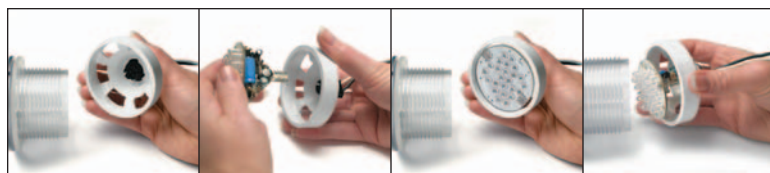

FEATURES & BENEFITS:

- Available in two models to illuminate any size spa
- 10 dramatic & exciting lighting modes to explore
- Easy to install - as simple as replacing a light bulb
- Fits most 12VAC, wedge-based sockets*
- Ultra-bright LEDs last over 100,000 hours
- 5-year warranty
- Advances through lighting modes by turning light off then on again. Easy to operate.

Long-Lasting & Color-Rich Portable Spa Illumination

MSRP: **\$49.99** **\$89.99**

TECHNICAL SPECIFICATIONS:

	SPARKLER™	RAYDIANCE™
LEDs	9 ultra-bright LED lamps	24 ultra-bright LED lamps
Front Diameter	1.00" (25.4mm)	2.00" (50.8mm)
Depth	1.40" (35.5mm)	2.22" (56.3mm)
Power Requirement	85mA @ 12VAC	200mA @ 12VAC
Power Consumption	1.2W	2.5W

Recommended temperature range: -4°F to 113°F (-20°C to 45°C)

PART NUMBERS:

- LSL9-1** Sparkler Multi-Color LED Light (for smaller spas)
- LSL24-1** Raydiance Multi-Color LED Light (for larger spas)

EASY INSTALLATION