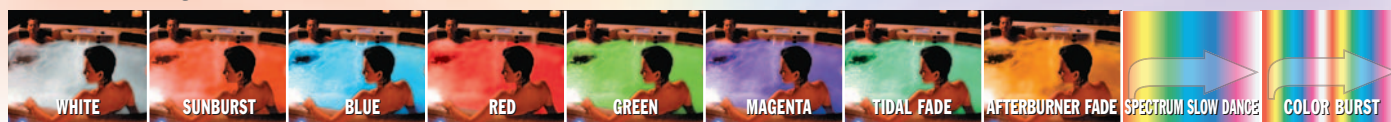

FEATURES & BENEFITS:

- Available in two models to illuminate any size spa
- 10 dramatic & exciting lighting modes to explore
- Easy to install - as simple as replacing a light bulb
- Fits most 12VAC, wedge-based sockets*
- Ultra-bright LEDs last over 100,000 hours
- 5-year warranty
- Advances through lighting modes by turning light off then on again. Easy to operate.

*ColorGlo Multi-Color LED Portable Spa Lighting is not designed to operate in spas with dimming systems

J & J ELECTRONICS, INC.

10 Mood-Altering Modes to Choose From