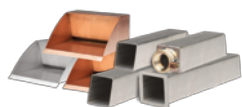

Scuppers and Spillways