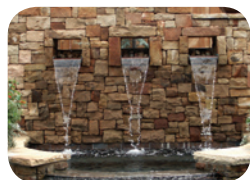

Scuppers

SPILLWAYS AND SCUPPERS

Add visual interest and the soothing sound of water to your pool with Spillways and Scuppers.

- Scuppers are available in powder-coated copper or stainless steel and Spillways are available in stainless steel

*Pour-A-Lid™ is a trademark of Stetson Development, Inc.