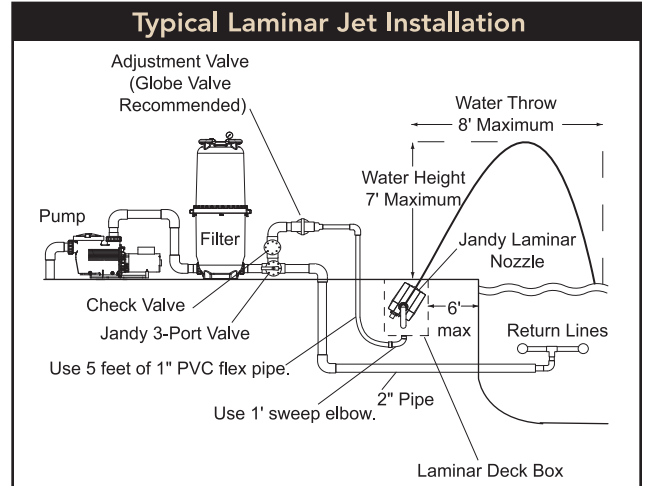

LAMINAR JET WATER VOLUME & PRESSURE CHART			
Gallons (US GPM)	6.0	7.5	8.5
Inlet Pressure (PSI)	2.5	3.5	4.5
Height of Jet	5.0	6.0	7.0