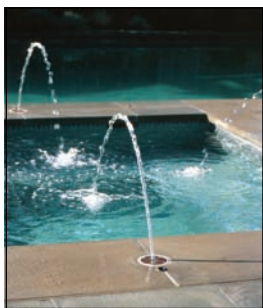

Jandy Laminar Jets produce a clear arc of water as they silently enter your pool or spa.

Features

- Arcs up to 7' high and projects out 8' into the pool
- Fiber optic ready to add color and drama for nighttime dazzle
- Deck box lids available in three colors to easily coordinate with your deck finish

Jandy Deck Jets add pleasure and amusement to your pool and spa experience.

Jandy Deck Jets create shimmering arcs of water from your deck into your pool or spa.

Features

- Polished bronze coverplates provide an elegant finish
- Fully adjustable (up to 360°) swivel nozzles
- Packaged in a set of four, includes: pressure testing plug and polished bronze coverplates