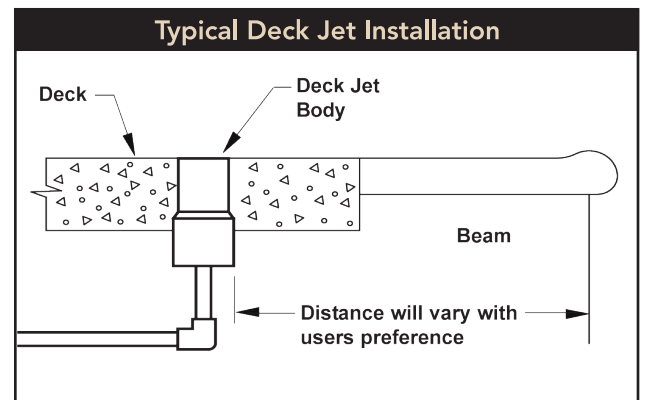

Features

- Unique microprocessor based electronics allows for multiple settings
- The LPC4 can control up to four individual Jandy Laminar Flow Jets and includes a control panel and two solenoid actuators

Jandy Deck Jets add pleasure and amusement to your pool and spa experience.

Jandy Deck Jets create shimmering arcs of water from your deck into your pool or spa.

Features

- Polished bronze coverplates provide an elegant finish
- Fully adjustable (up to 360°) swivel nozzles
- Packaged in a set of four, includes: pressure testing plug and polished bronze coverplates

LAMINAR JET WATER VOLUME & PRESSURE CHART			
Gallons (US GPM)	6.0	7.5	8.5
Inlet Pressure (PSI)	2.5	3.5	4.5
Height of Jet	5.0	6.0	7.0

DECK JET WATER VOLUME & PRESSURE CHART			
Gallons (US GPM)	3.0	4.0	5.0
Feet of Head	3.9	7.9	11.0
Height of Jet	3.0	6.6	10.0