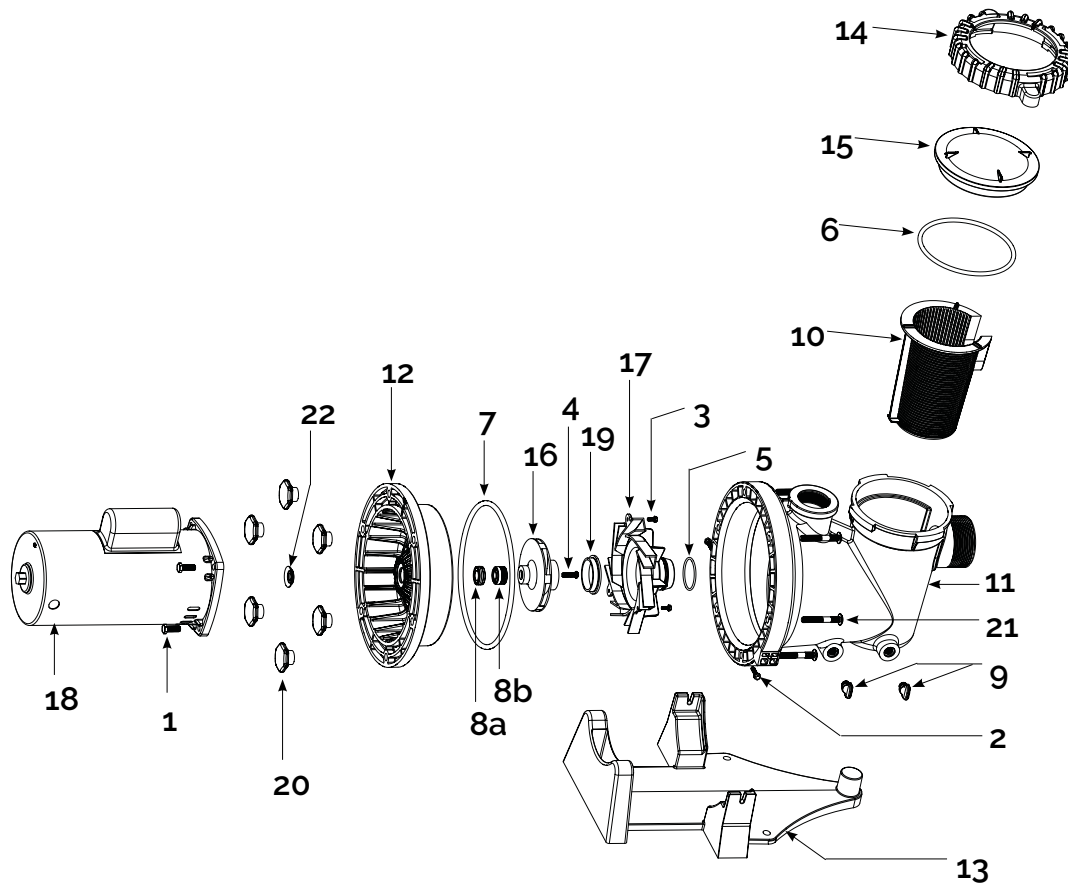

### UNIBOOSTERAP SERIES PARTS BREAKDOWN

Ref #	Part #	Description
1	Call for Availability	Hexagon Socket Head Cap Screw
2	Call for Availability	Washer
3	Call for Availability	Plug
4	<a href="#">14421</a>	Drain Plug O-Ring
5	55001-001	Pump Casing
6	Call for Availability	O-Ring
7	Call for Availability	Hexagon Nut
8	Call for Availability	Spring Washer
9	Call for Availability	Washer
10	Call for Availability	Guide Vane Cover
11	55002-001	Impeller
12	Call for Availability	Middle Section
13	55003-001	Mechanical Seal
14	Call for Availability	O-Ring
15	Call for Availability	Pump Cover
16	55004-001	Motor
<b>Replacement Parts</b>		
17	55005-001	3/4" M NPT Quick Connect Hose
18	55006-001	1" M NPT Quick Connect Hose
19	55007-001	Reinforced 6' Hose
	55008-001	Quick Connect Installation Kit
	55010-001	Motor Capacitor (50 ± 5%)