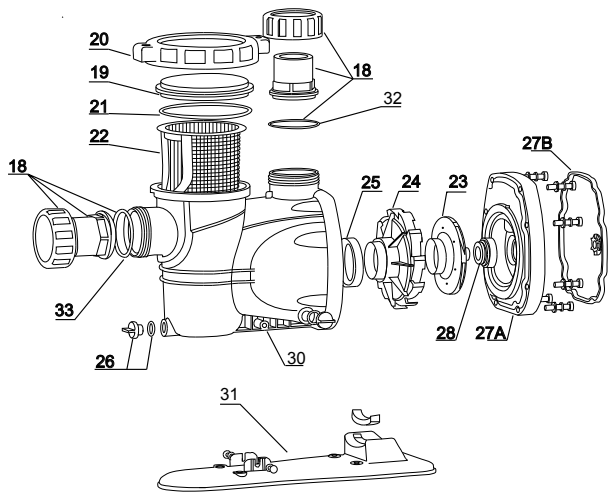

Pool Pumps

Service Parts Breakdown

PUREFLO SERIES SERVICE PARTS BREAKDOWN

Ref #	Part #	Description	Qty
18A	63061-01	Union Adapter Kit to 1-1/2" F NPT with a serial number before 19050	2
18B	63061-2020	Union Adapter Kit to 1-1/2" F NPT with a serial number of 19050 and after.	2
19	63057-01	Clear Basket Cover	1
20	63056-01	Basket Locking Ring	1
21	63059-01	Filter Basket Lid O-Ring	1
22	63058-01	Filter Basket	1
23A	63008-01	Impeller (0.75 HP & 1.0 HP)	1
23B	63008-02	Impeller (1.5 HP & 2 HP)	1
24A	63007-01	Diffuser (0.75 HP & 1.0 HP)	1
24B	63007-02	Diffuser (1.5 HP & 2 HP)	1
25	63006-01	Diffuser Seal	1
26A	63001-01	Drain Plug	1
26B	63002-01	Drain Plug with O-Ring Only	1
27A	63003-01	Seal Plate	1
27B	63010-01	Seal Plate O-Ring	1
28	63009-01	Shaft Seal	1
29A	63040-01	Motor Capacitor (0.75 HP & 1.0 HP) 30 uf	1
29B	63041-01	Motor Capacitor (1.5 HP & 2 HP) 35 uf	1
29C	63042-01	Motor Capacitor (1.5HP & 2 HP 2-Speed pumps)	1
30	65034-01	Pump Main Wet-End Housing Only	1
31	63000-01	Pump Base	1
32A	63063-01	Union Adapter Kit O-Ring only for pumps with a serial number before 19050	1
32B	63063-2020	Union Adapter Kit O-Ring only for pumps with a serial number of 19050 and after	1

UNIBOOSTERAP SERIES PARTS BREAKDOWN

Ref #	Part #	Description
1	Call for Availability	Hexagon Socket Head Cap Screw
2	Call for Availability	Washer
3	Call for Availability	Plug
4	14421	Drain Plug O-Ring
5	55001-001	Pump Casing
6	Call for Availability	O-Ring
7	Call for Availability	Hexagon Nut
8	Call for Availability	Spring Washer
9	Call for Availability	Washer
10	Call for Availability	Guide Vane Cover
11	55002-001	Impeller
12	Call for Availability	Middle Section
13	55003-001	Mechanical Seal
14	Call for Availability	O-Ring
15	Call for Availability	Pump Cover
16	55004-001	Motor
Replacement Parts		
17	55005-001	3/4" M NPT Quick Connect Hose
18	55006-001	1" M NPT Quick Connect Hose
19	55007-001	Reinforced 6' Hose
	55008-001	Quick Connect Installation Kit
	55010-001	Motor Capacitor (50 ± 5%)