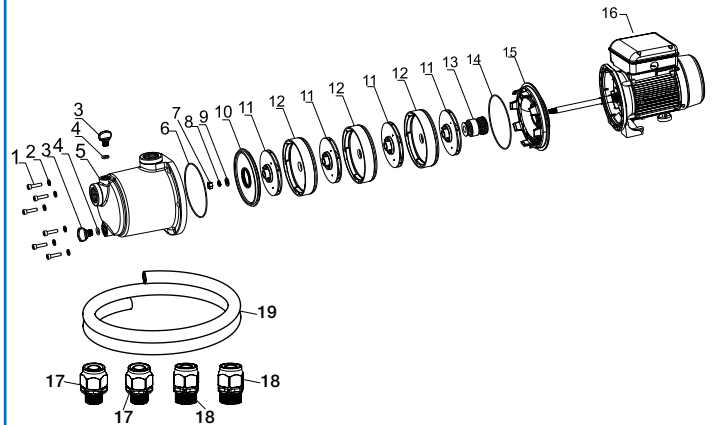

Pool Pumps

Service Parts Breakdown

PUREFLO SERIES SERVICE PARTS BREAKDOWN

Ref #	Part #	Description	Qty
18A	63061-01	Union Adapter Kit to 1-1/2" F NPT with a serial number before 19050	2
18B	63061-2020	Union Adapter Kit to 1-1/2" F NPT with a serial number of 19050 and after.	2
19	63057-01	Clear Basket Cover	1
20	63056-01	Basket Locking Ring	1
21	63059-01	Filter Basket Lid O-Ring	1
22	63058-01	Filter Basket	1
23A	63008-01	Impeller (0.75 HP & 1.0 HP)	1
23B	63008-02	Impeller (1.5 HP & 2 HP)	1
24A	63007-01	Diffuser (0.75 HP & 1.0 HP)	1
24B	63007-02	Diffuser (1.5 HP & 2 HP)	1
25	63006-01	Diffuser Seal	1
26A	63001-01	Drain Plug	1
26B	63002-01	Drain Plug with O-Ring Only	1
27A	63003-01	Seal Plate	1
27B	63010-01	Seal Plate O-Ring	1
28	63009-01	Shaft Seal	1
29A	63040-01	Motor Capacitor (0.75 HP & 1.0 HP) 30 uf	1
29B	63041-01	Motor Capacitor (1.5 HP & 2 HP) 35 uf	1
29C	63042-01	Motor Capacitor (1.5HP & 2 HP 2-Speed pumps)	1
30	65034-01	Pump Main Wet-End Housing Only	1
31	63000-01	Pump Base	1
32A	63063-01	Union Adapter Kit O-Ring only for pumps with a serial number before 19050	1
32B	63063-2020	Union Adapter Kit O-Ring only for pumps with a serial number of 19050 and after	1

UNIBOOSTERAP SERIES PARTS BREAKDOWN

Ref #	Part #	Description
1	Call for Availability	Hexagon Socket Head Cap Screw
2	Call for Availability	Washer
3	Call for Availability	Plug
4	14421	Drain Plug O-Ring
5	55001-001	Pump Casing
6	Call for Availability	O-Ring
7	Call for Availability	Hexagon Nut
8	Call for Availability	Spring Washer
9	Call for Availability	Washer
10	Call for Availability	Guide Vane Cover
11	55002-001	Impeller
12	Call for Availability	Middle Section
13	55003-001	Mechanical Seal
14	Call for Availability	O-Ring
15	Call for Availability	Pump Cover
16	55004-001	Motor
Replacement Parts		
17	55005-001	3/4" M NPT Quick Connect Hose
18	55006-001	1" M NPT Quick Connect Hose
19	55007-001	Reinforced 6' Hose
	55008-001	Quick Connect Installation Kit
	55010-001	Motor Capacitor (50 ± 5%)