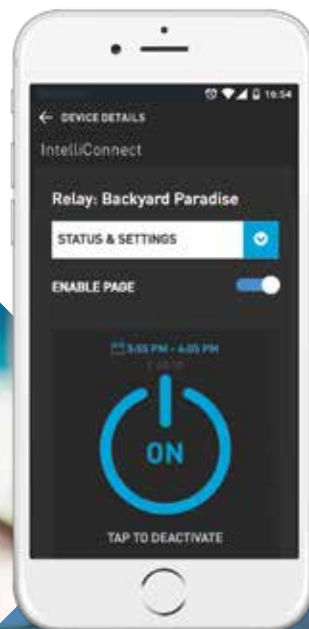

## CONTROL AND MONITORING SYSTEM

Connect with convenience. **FOR LIFE.**

# ADD SIMPLE SMARTPHONE CONTROL FOR EASY POOL CARE FROM ANYWHERE IN THE WORLD.

**The perfect upgrade for single-body pools without existing automation.**

The IntelliConnect™ Control and Monitoring system brings the same convenience to pool control that you get with other smart, connected devices in your home. It gives you control and monitoring capability that delivers better water, less manual maintenance and lower operating costs—all through a user-friendly, smart device app.