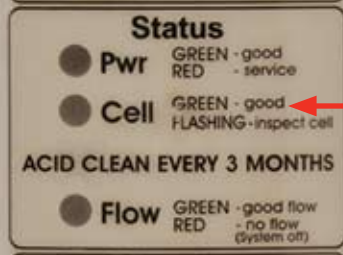

Choose from Three Models:

IntelliChlor IC20

The economical choice for smaller pools up to 20,000 gallons

- Produces up to .70 pounds of chlorine every 24 hours

IntelliChlor IC40

The capacity to sanitize larger residential and smaller commercial pools up to 40,000 gallons

- Produces up to 1.40 pounds of chlorine every 24 hours

IntelliChlor IC60

With extra capacity for pools up to 60,000 gallons

- Produces up to 2.0 pounds of chlorine every 24 hours

Two LED Salt Level Indicators

Two-color Status Displays

Five Sanitizer Output Levels with Two-button Control

Simple, Safe, Automatic

Monitoring chlorine production is easy with the IntelliChlor chlorine generator. It's the only one with all controls and displays built into the cell—and the **only** one providing so much helpful feedback to you. Just select from one of five sanitizing levels to easily manage chlorine addition.

- Easy-to-view displays enable fast checking of salt levels, cell cleanliness, sanitizer output and water flow.
- Adjustment is as easy as pressing two buttons.
- All performance data—production settings, hours of operation, chlorine output, cell cleaning cycles, salt readings and water temperature averages—are captured daily, making it easy to maintain perfect water.
- Exclusive cell use tracking feature communicates remaining hours of cell life in real-time.
- Integrated sensors in the generator cell ensure that water flow is adequate for safe chlorine generation; under low water temperature conditions, automatic shut-off feature protects the unit and prolongs cell life.
- One-year warranty. See warranty for complete details.

NOTE: Standalone installations require a power center (PN 520556).

Reliability is Built In

The IntelliChlor chlorine generator is engineered to stand up to the toughest pool conditions and provide years of dependable performance.

- Titanium electrode cell blades are coated with Ruthenium oxide.
- Control electronics are isolated in the cell, away from high heat components, for longer cell life.
- Totally waterproofed electronics for maximum reliability.
- Rugged, dependable power supply/transformer is UL Approved and includes 15' of UL Approved cable with easy installation via quick connector on power supply.
- Union inlet and outlet connections make cell replacement fast and easy.

Engineered for Safety

The IntelliChlor chlorine generator meets important standards for safety.

- The power supply cell and electronics meet the requirements of the UL 1081 Standard—the industry standard for pool chlorine generators.
- The power supply itself is UL Approved with flammability rating UL 94VO.