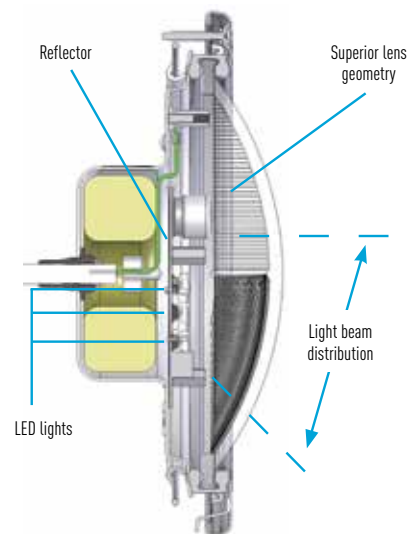

Drawing shows lens and reflector design which combine to provide superior light beam distribution

UL listed only when using Pentair niches for use in swimming pools, spas and water fountains