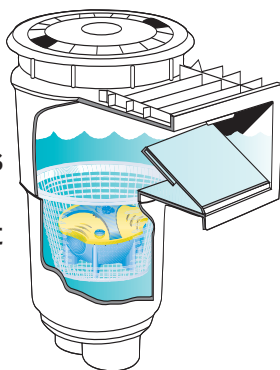

That's right. Open your eyes under water and spend the day in the pool

without worrying

about dry, itchy skin, red, burning eyes or faded swimsuits. And take back the fun of your pool by reducing the work and increasing the pool's life. You can do all of this and more; not tomorrow, not next year, but right now—with INSTANT FROG®.