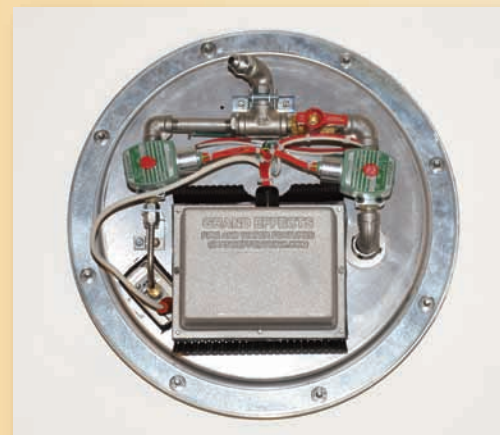

GRAND EFFECTS

Wall Torch

*With Complete Automated
or Manual Systems*

Why not turn your ordinary jobs into the extra ordinary! Grand Effects, known for its beautiful fire features at well known resorts and hotels has developed a residential product line. All of our Wall Torches incorporate either full automation or manual operation using a CSA/AGA approved burner system. Our system is safe and easy to install. *Not just for resorts anymore!*

Automation Includes:

- U.L. Control Panel
- CSA Approved Burner Assembly With Flame Monitoring Technology
- Includes Installation Hardware

*Can Be Operated
Remotely From Any
Home or Pool
Operating System*