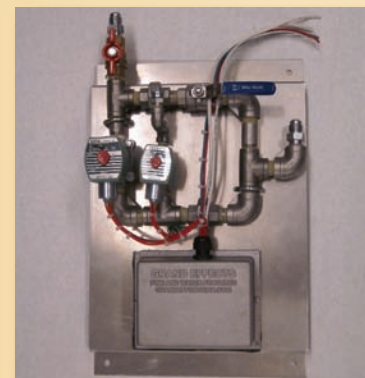

GRAND EFFECTS

Linear Insert

*With Complete Automated
or Manual Systems*

Why not turn your ordinary jobs into the extra ordinary! Grand Effects, known for its beautiful fire features at well known resorts and hotels has developed a residential product line. All of our Linear Inserts incorporate either full automation or manual operation using a CSA/AGA approved burner system. Our system is safe and easy to install. You can choose from different sizes of burner lengths to fit your installation, (custom burner assemblies available on request).

Automation Includes:

- U.L. Control Panel
- Subpanel
- CSA Approved Burner Assembly With Flame Monitoring Technology
- Burner Assemblies Available From 3' through 10' Sizes

*Can Be Operated
Remotely From Any
Home or Pool
Operating System*