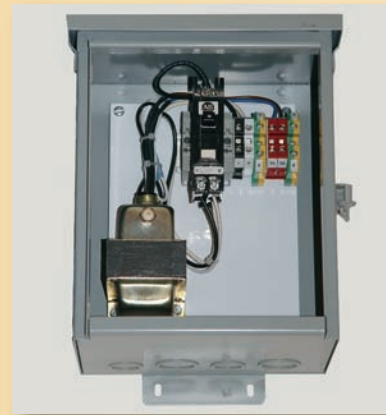

GRAND EFFECTS

Linear Insert

*With Complete Automated
or Manual Systems*

Why not turn your ordinary jobs into the extra ordinary! Grand Effects, known for its beautiful fire features at well known resorts and hotels has developed a residential product line. All of our Linear Inserts incorporate either full automation or manual operation using a CSA/AGA approved burner system. Our system is safe and easy to install. You can choose from different sizes of burner lengths to fit your installation, (custom burner assemblies available on request).

Automation Includes:

- U.L. Control Panel
- Subpanel
- CSA Approved Burner Assembly With Flame Monitoring Technology
- Burner Assemblies Available From 3' through 10' Sizes

*Can Be Operated
Remotely From Any
Home or Pool
Operating System*