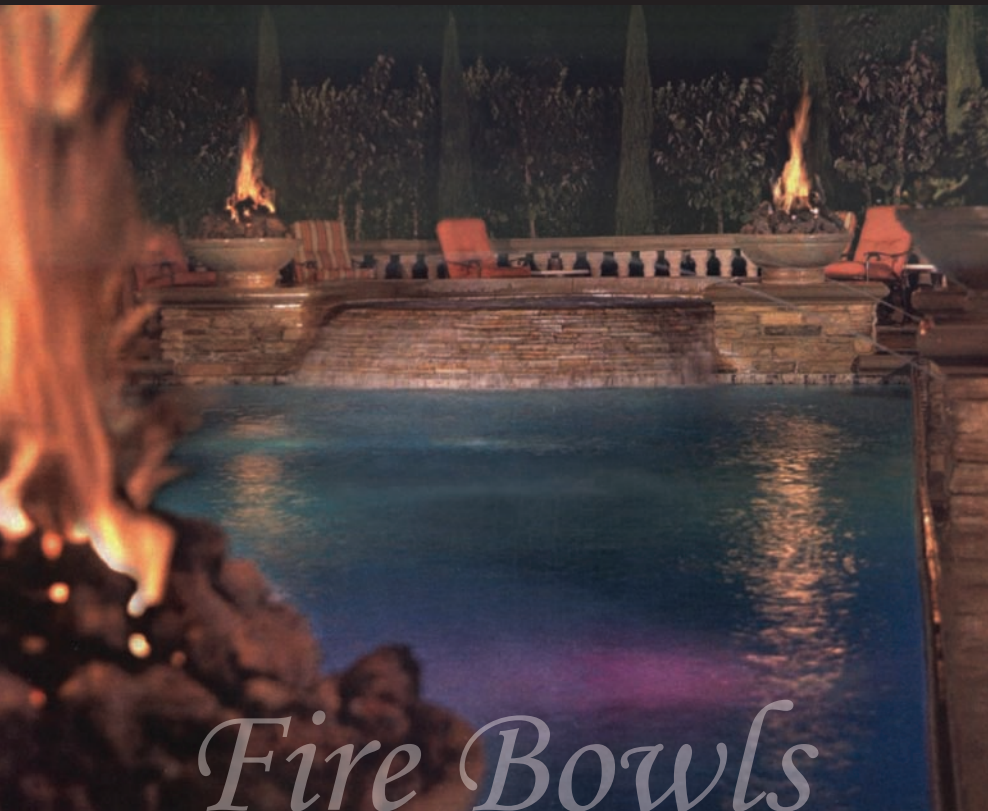

GRAND EFFECTS

Fire Bowls

*With Complete Automated
or Manual Systems*

Why not turn your ordinary jobs into the extraordinary! Grand Effects, known for its beautiful fire features at well known resorts and hotels has developed a residential product line. All of our Fire Bowls incorporate either full automation or manual operation using a CSA/AGA approved burner system. Our system is safe and easy to install. You can choose from a variety of finishes that will enhance your design.