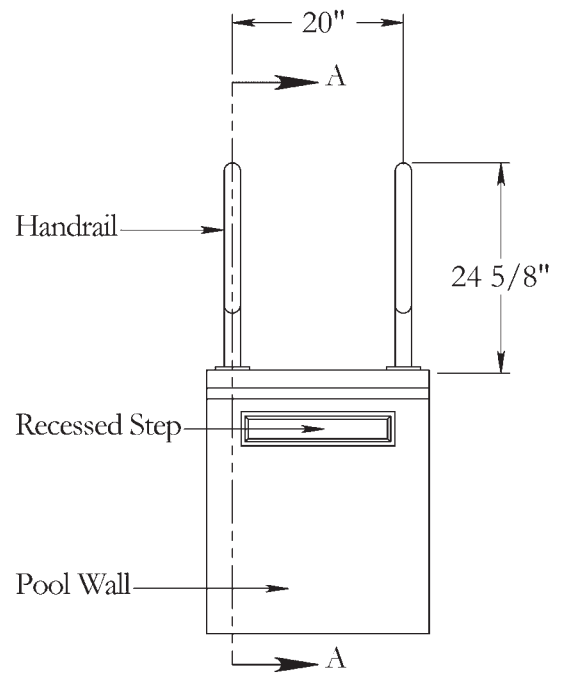

Part # G3DE049 (pair)

**NOTE: This product sold as pairs.**

**FEATURES:**

- Durable & Long Lasting .049" wall Stainless Steel Construction
- NEW Figure 4 Grab Rail is 7" Shorter in Height than Figure 4 Grab Rail
- Available in 5 Powder Coated Finishes
- Ultra Protect Sealant Adds Protection From Surface Rust
- Full Exploded View - pg. F39

Custom Powder Coated Colors = White -1; Earth: -3; Copper Vein: -4; Hammertone Gray: -6; Light Gray: -9  
**(add custom color code behind part # when ordering)**

SECTION A-A

ELEVATION

**NOTE:** Escutcheons sold separately w/ss products; included with powder coated ladders and rails.  
 All measurements on center.