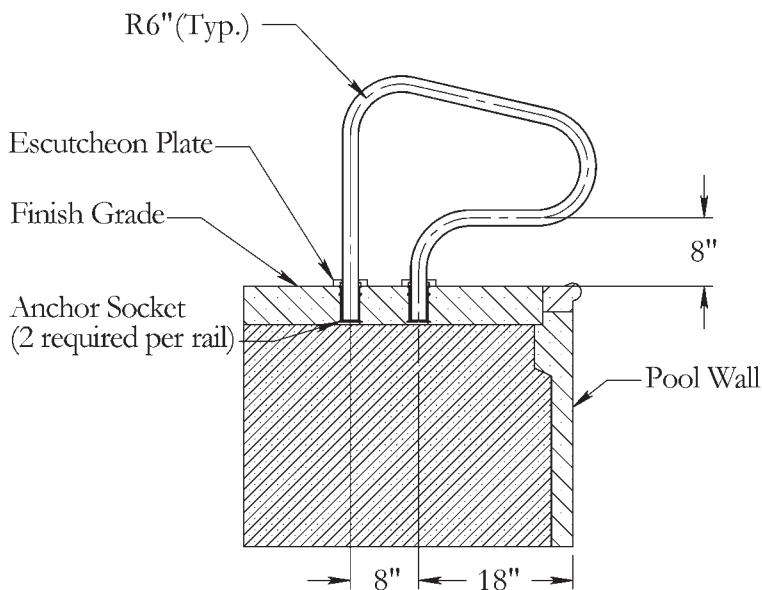

Part # G3DE049 (pair)

**NOTE: This product sold as pairs.**

**FEATURES:**

- Durable & Long Lasting .049" wall Stainless Steel Construction
- NEW Figure 4 Grab Rail is 7" Shorter in Height than Figure 4 Grab Rail
- Available in 5 Powder Coated Finishes
- Ultra Protect Sealant Adds Protection From Surface Rust
- Full Exploded View - pg. F39

Custom Powder Coated Colors = White -1; Earth: -3; Copper Vein: -4; Hammertone Gray: -6; Light Gray: -9  
**(add custom color code behind part # when ordering)**

SECTION A-A

ELEVATION

**NOTE:** Escutcheons sold separately w/ss products; included with powder coated ladders and rails.  
 All measurements on center.