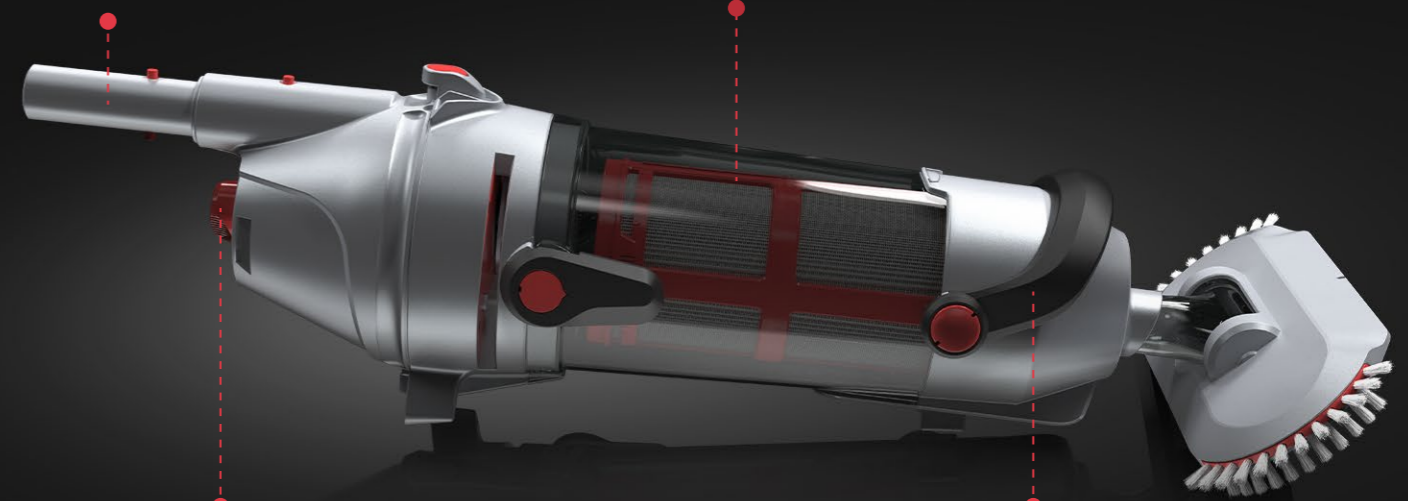

VOLTERA® 58
LITHIUM TECHNOLOGY

FAST AND EFFICIENT POOL CLEANING EXPERIENCE

CORDLESS RECHARGEABLE POOL VACUUM

For leaves and fine debris

- Power Motor
- Power Rating
- Debris Capacity **0.4 Gal**
- Li-ion Battery **11.1V**
- Charging Time **5-6 HRS**
- Working Time **40 MIN**

Recommended for **medium to large pools**

Connects to a **standard telescopic pole (not included)**

LARGE debris capacity

Waterproof magnetic switch

Simple one-latch opening system

Quick water release

INCLUDES 2 FILTERS:

Standard filter
250 microns

Fine filter
50 microns

EV058CBXNEXXVOL - For Europe
EV058CBXNUXXVOL - For North America
EV058CBXNAXXVOL - For Australia & New Zealand