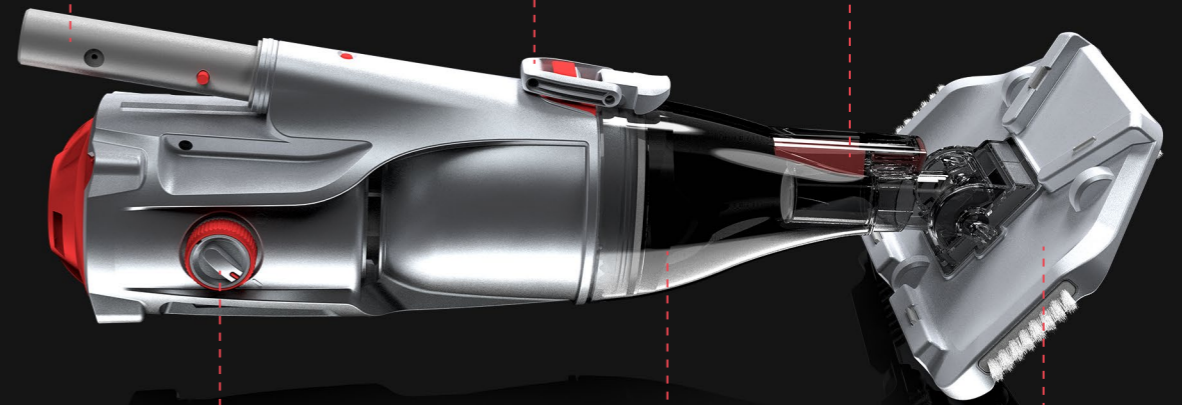

VOLTERA[®] 33
LITHIUM TECHNOLOGY

**MORE POWER.
LONGER RUNNING**

CORDLESS RECHARGEABLE POOL VACUUM

For leaves and fine debris

- Power Motor
- Power Rating
- Debris Capacity **0.26 Gal**
- Li-ion Battery **7.4V**
- Charging Time **2.5 HRS**
- Working Time **UP TO 50min**

+11%
SUCTION POWER

+25%
WORKING TIME

Connects to a standard telescopic pole (not included)

Simple one-latch opening system

Quick water release

Waterproof magnetic switch

New canister +64% capacity

New vac head enhances cleaning efficiency

INCLUDES 2 FILTERS:

Standard filter
250 microns

Fine filter
106 microns

Recommended for
medium-sized pools