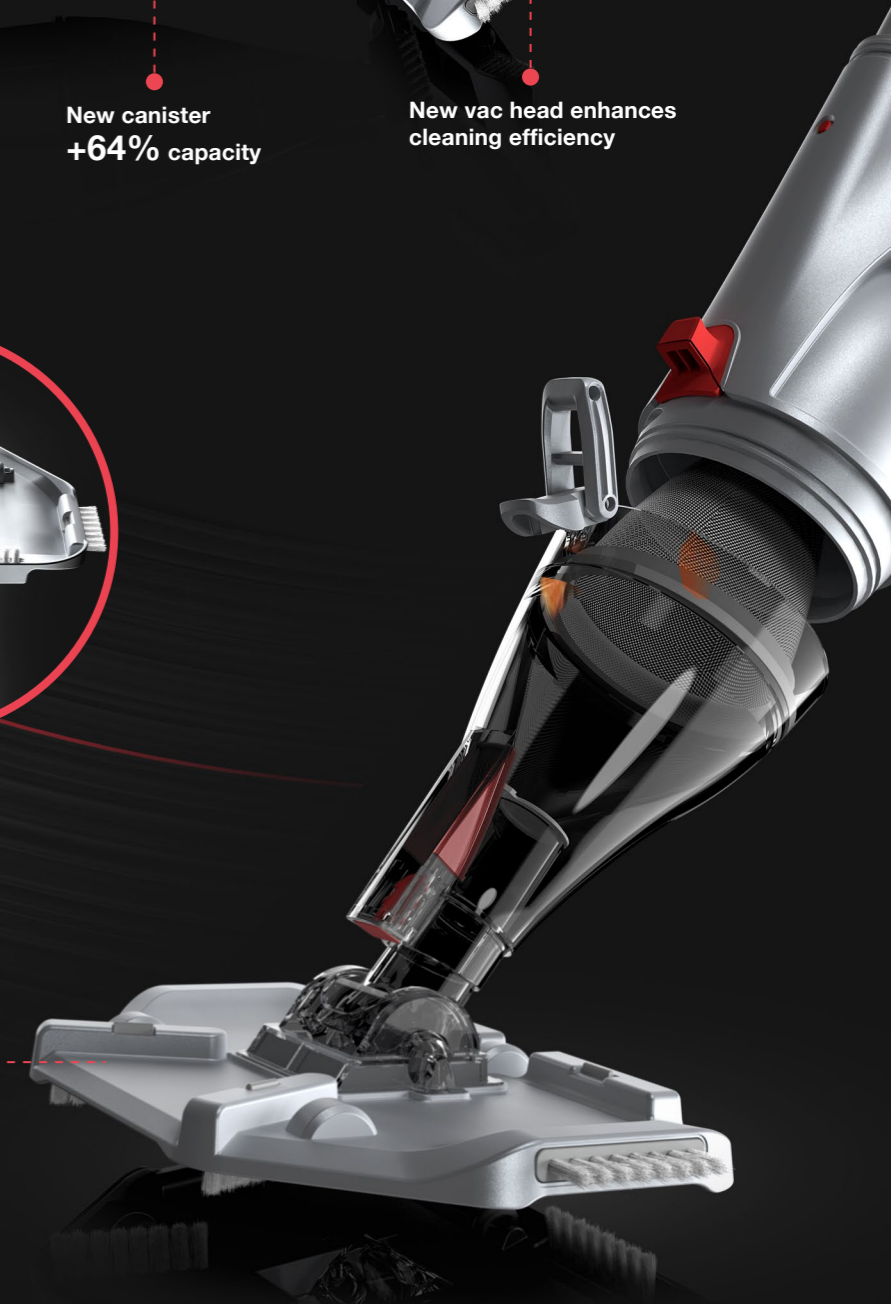

VOLTERA[®] 33
LITHIUM TECHNOLOGY

**MORE POWER.
LONGER RUNNING**

CORDLESS RECHARGEABLE POOL VACUUM

For leaves and fine debris

- Power Motor
- Power Rating
- Debris Capacity **0.26 Gal**
- Li-ion Battery **7.4V**
- Charging Time **2.5 HRS**
- Working Time **UP TO 50min**

+11%
SUCTION POWER

+25%
WORKING TIME

Connects to a standard telescopic pole (not included)

Simple one-latch opening system

Quick water release

Waterproof magnetic switch

New canister +64% capacity

New vac head enhances cleaning efficiency

INCLUDES 2 FILTERS:

Standard filter
250 microns

Fine filter
106 microns

Recommended for
medium-sized pools