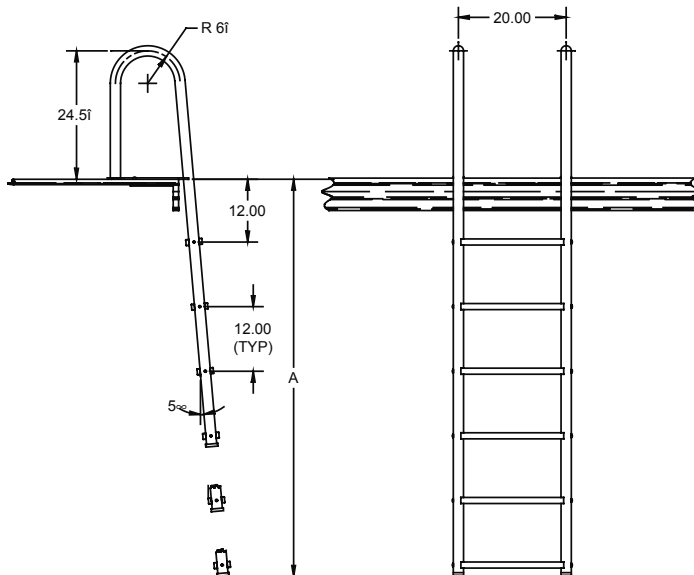

Dock Ladder

- Tubing: 1.90" OD
- Wall Thickness: .065"
- Type: 304, 316L* stainless steel
- Anchors and escutcheons sold separately

Model No.	Description	Shipping Wt.	L	W	H
LLS-4	4-Step Ladder	60 lbs.	82"	28"	2"
LLS-5	5-Step Ladder	65 lbs.	90"	28"	2"
LLS-6	6-Step Ladder	70 lbs.	90"	28"	2"

*Marine Grade, add -MG to part number when ordering. REQUIRED for Salt Pools.

NOTES: Mounting bolts are not included

See www.srsmith.com/dimensions for detailed dimensions

MODEL NUMBER	A	(B)
LLS-4, LLS-4-MG (Marine Grade)	49.00	73.50
LLS-5, LLS-5-MG	61.00	85.50
LLS-6, LLS-6-MG	73.00	97.50