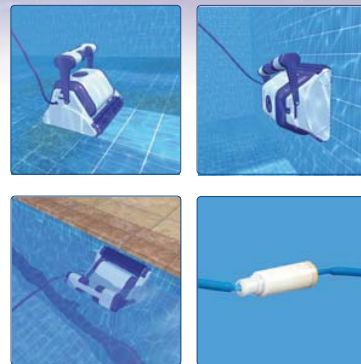

81 001560

Manufactured by **Maytronics Ltd.**

Designed for repeatedly reliable cleaning results
A Dolphin for every pool