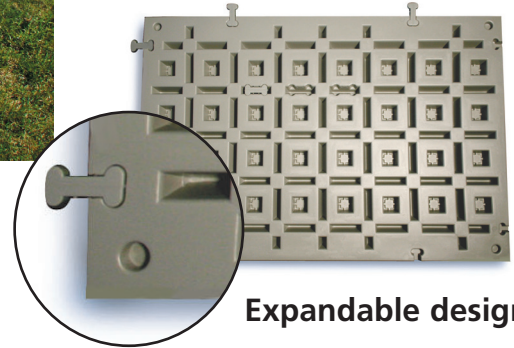

### The Original Blow-Molded Spa Pad

Easy and quick installation, eliminates need to pour a concrete pad or build a wood deck, durable and strong, helps reduce heat loss under spa. Six pads cover 8ft. x 8ft. area.

Pad dimension – 32" x 48" x 2"  
Sold in 3 pack - #SP3248-3  
24 bulk pack - #SP3248-24

Expandable design