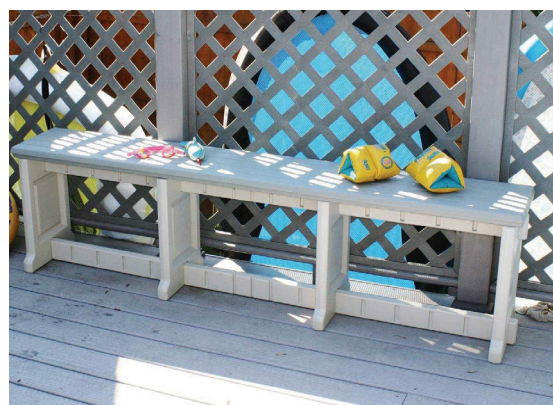

## Leisure Accents Round Bistro Table Set

30" round patio table/36" high with four 26" high barstools.

Model #LAPTBS  
Table not available in Espresso color  
Also available - Pub Set: Table w/2 stools and Table only.

## Leisure Accents Patio Bench

20" high bench available in 36" or 74" lengths.

36" Model #LAPB36  
74" Model #LAPB74

## Leisure Accents Picnic Table/Bench Set

Table with two benches - seats eight  
Available in 5 colors

Table - 24" wide x 74" long / 36" high  
Bench - 24" high x 74" long

Model #LATB574  
Also available: Bench only #LAHB74