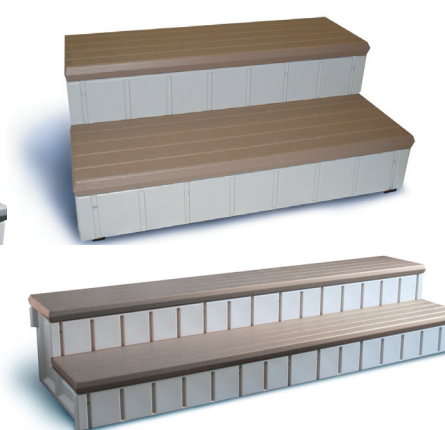

## Signature Spa Steps Included

Standard Features:

- Dual handrails
- Drink holder/towel bar
- Strong, sturdy construction
- Easy, quick assembly
- 74" available in 5 colors
- 36" available in 5 colors
- Handrail Height - approx. 20"

- #SSS74-4 Four Tread 74" long
- #SSS36-4 Four Tread 36" long
- #SSS74-3 Three Tread 74" long
- #SSS36-3 Three Tread 36" long
- 3 tread units 24" high to top step
- 4 tread units 32" high to top step

Made for Swim Spas

## Leisure Accents Storage Step

- Generous storage compartment
- Can support 300 lbs.
- Durable and maintenance free
- 36" x 24" x 14"

Model # LASS36-SC