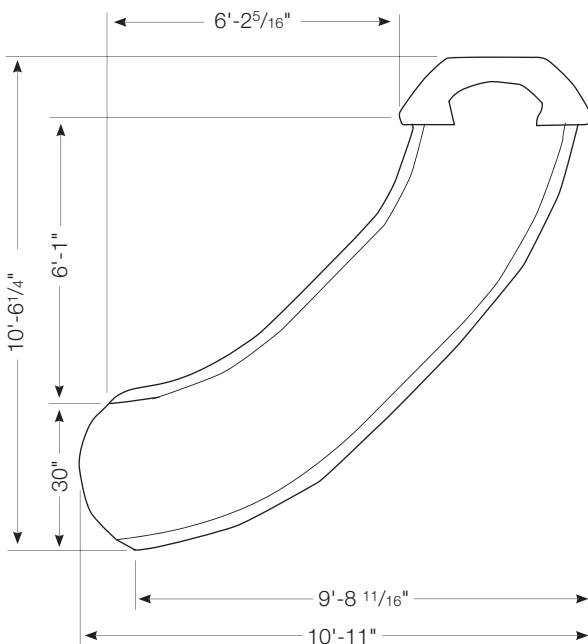

BigRide™

The BigRide™ Landscape slide is a great starting point for custom slidescapes

- 5'6" tall at the top of the runway, with a 17' long ride! (30" wide)
- 3 piece runway for easy shipping and installation
- High volume water delivery system
- Available in three designer colors
- Available in left and right curves
- Commercial grade fiberglass gelcoat for maximum durability
- Extra wide, deep flume for maximum fun and safety
- Accommodates sliders up to 250 lbs
- This slide fully complies with the U.S. Consumer Product Safety Commission's Safety Standard for Swimming Pool Slides (16 C.F.R. 1207)
- Commercial or residential use
- View our installation video at www.srsmith.com/video/bigride.html

| Model No. | Shipping Wt. | L | W | H |
|-----------|--------------|-----|-----|-----|
| BR-2A-B | 300 lbs. | 52" | 76" | 37" |

Key to Order: Example: BR-2R-SG (Right, Silver Gray)

A = curve: R=right, L=left

B = color: -TP=taupe, -PG=pewter gray, -SG=silver grey

Add the corresponding curve + color code to the end of the slide part number.
Ships within 5-7 days of order.

Actual product colors may vary

All installations must comply with all applicable local and national codes and installation must be completed in accordance with S.R.Smith installation instructions.