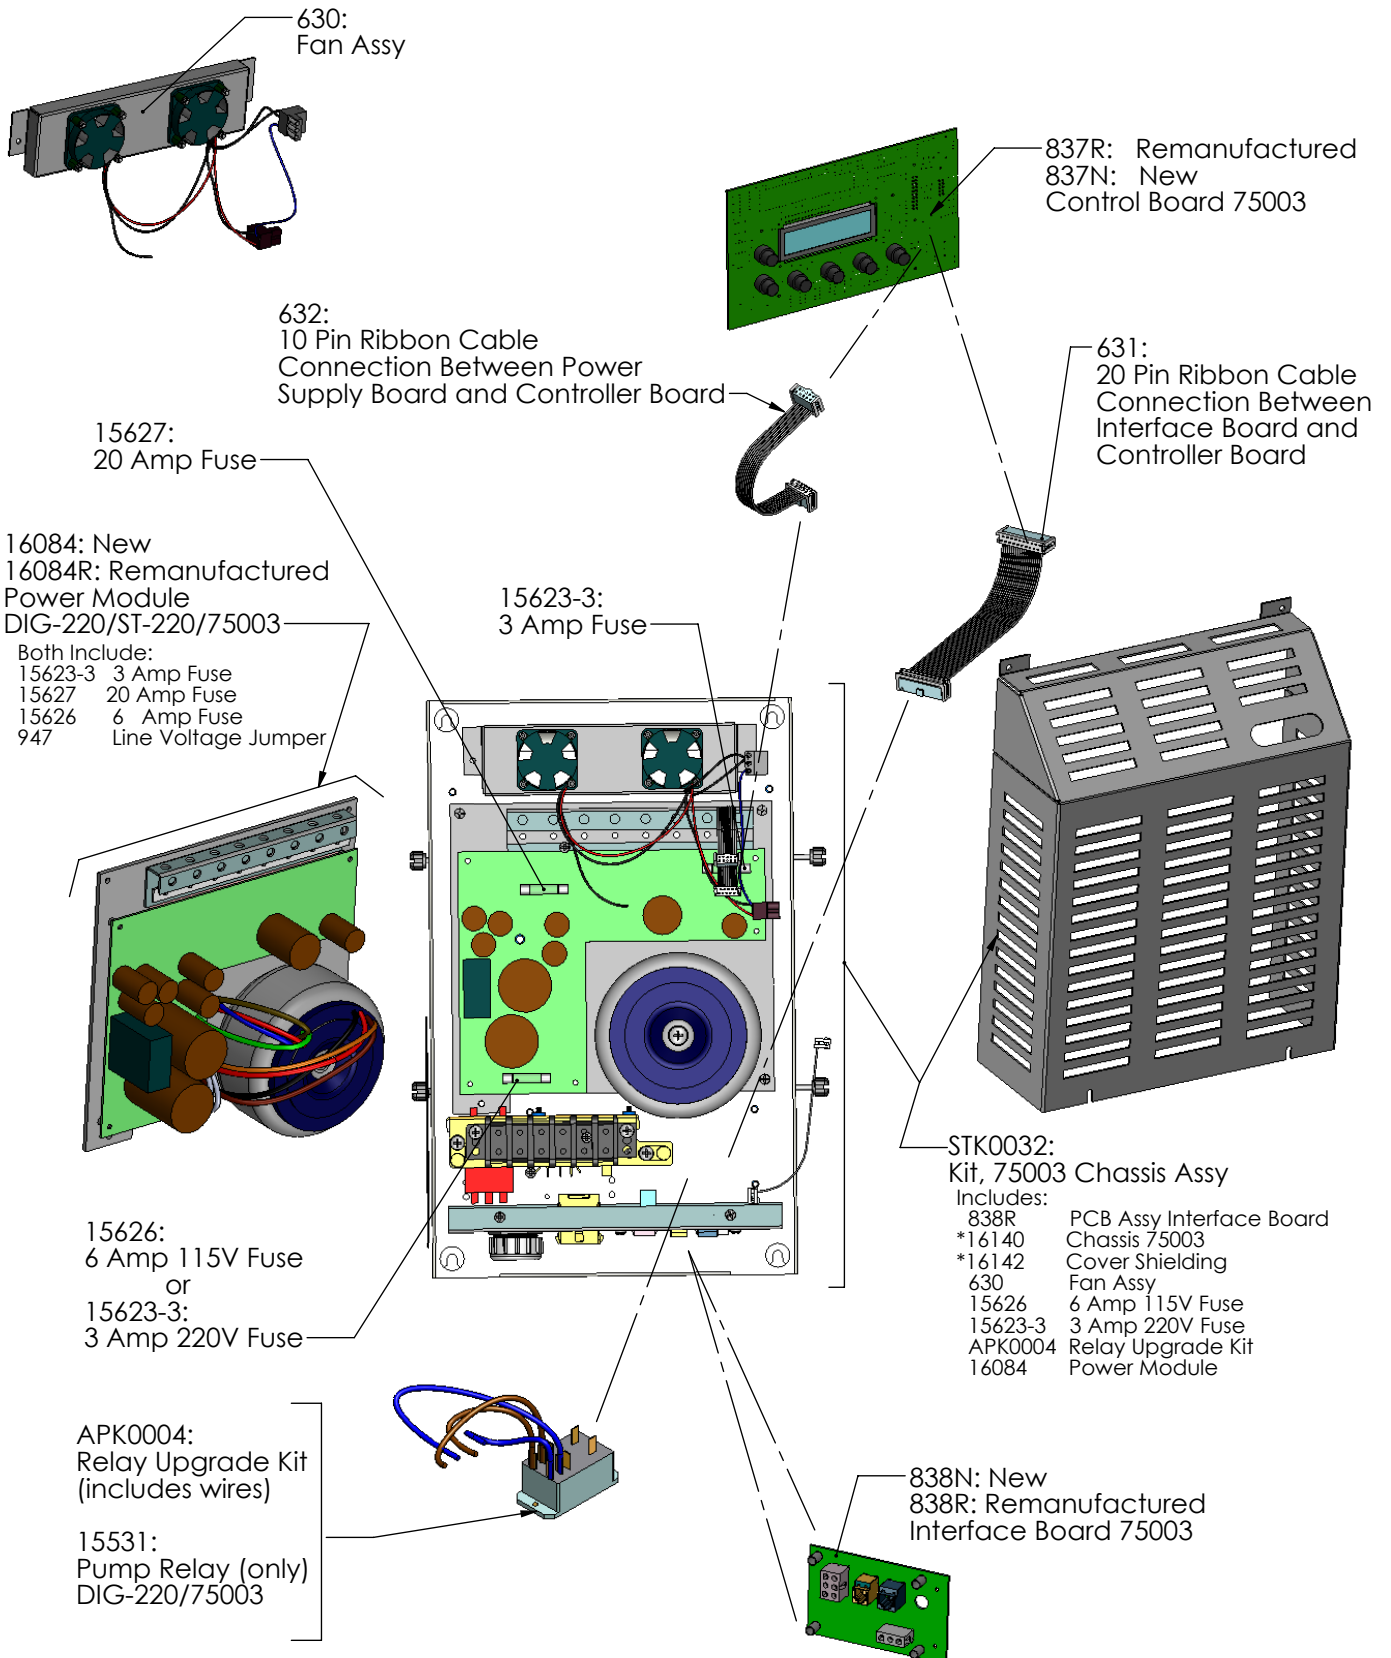

75003 Power Supply Parts

**Total Control
75003**

*Cannot be ordered separately