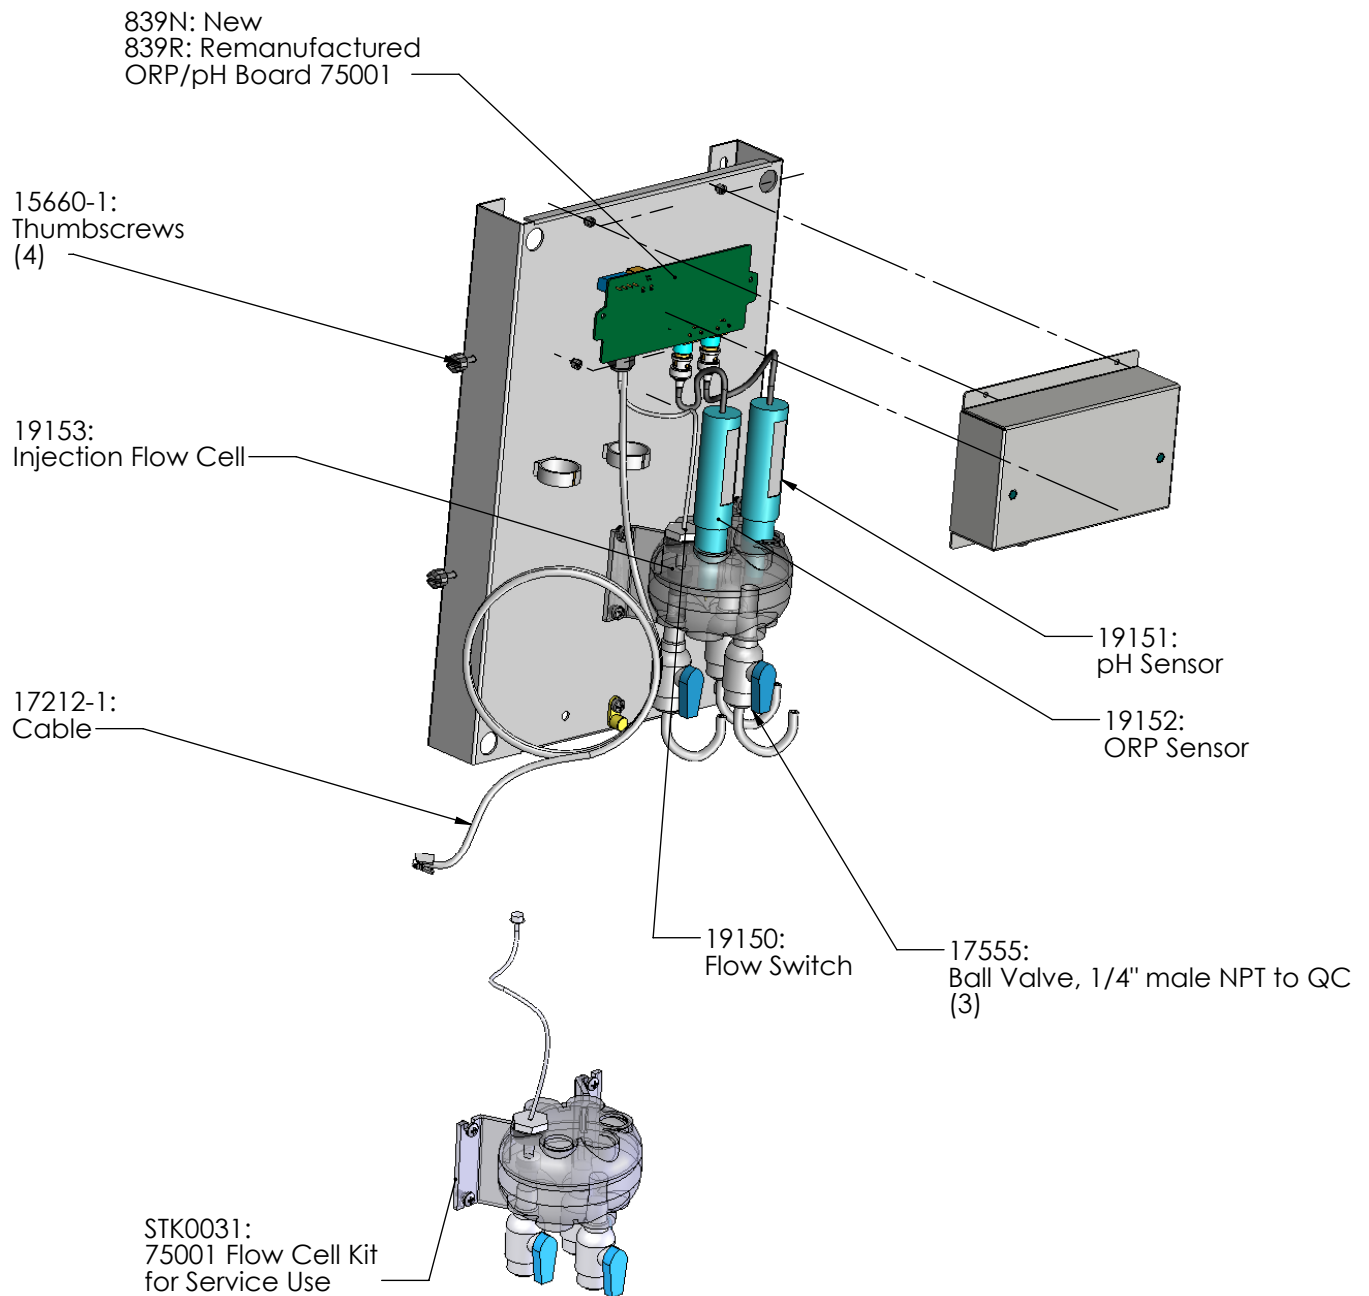

75001 Pool Chemistry Controller Parts

**Total Control
75001**

1. Includes:
2. 19153 Flow Cell Injection
   - 19150 Flow Switch Total Control
   - 17555 Ball Valve 1/4 Male NPT to QC (3)
   - *15657 HDW Screw #10-32 x 3/8 PPMS
   - *15432 HDW #10 Lock Washer

*Cannot be ordered separately