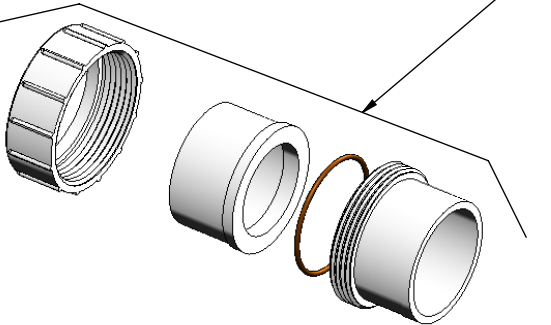

2627:
Union Kit
Includes:
312-A Union Nut
312-B Union Half, 2" Slip x Female Union
312-D Union Half, 2" Slip x Male Thread Union (with O-Ring 19069-0)

STK0048:
Cracked Union Nut
Service Kit

19059:
Metric Adapter
63mm ID Slip x 2" Spigot
Quantity of 2 Needed
Included in Metric Kits
ONLY (Not Glued)

PLA0113:
Cell Cleaning
Kit (Male)