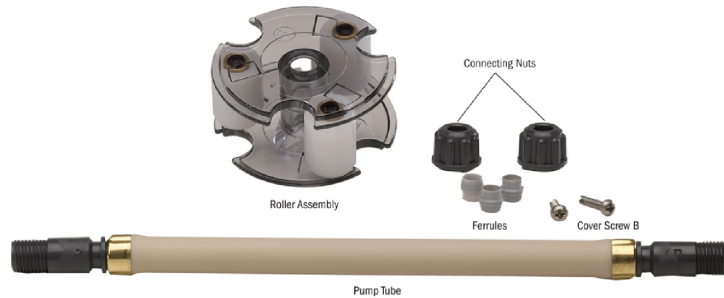

Suction/Discharge Tubing 1/4"

Injection Fitting

Strainer

#1 Sanoprene Tube

Ferrules

# STENNER SYSTEM ACCESSORIES

Total Control  
Stenner

# STENNER SYSTEM ACCESSORIES

Total Control  
Stenner

M100A6:  
Stenner 45MP Gear Motor 120/60V 10' Power Cord  
M101A6:  
Stenner 45MP Gear Motor 220/60V 10' Power Cord

STK0088:  
Stenner Pump #1 Head Service Kit