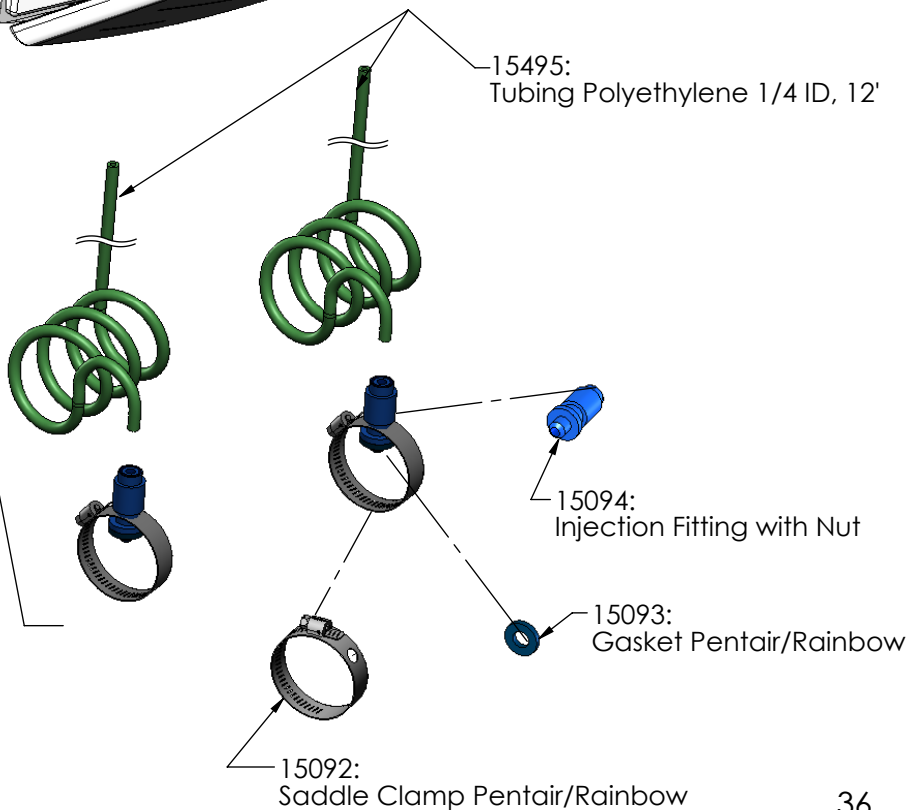

# MANIFOLD ACCESSORIES/TOOLS Total Control

19073:  
Union Kit  
Includes:  
312-A Union Nut  
312-F Union Half, 2" Spigot/1.5" Slip X Female Union  
19070-0 1-1/2" O-Ring  
312-C Union Half, 1.5" Slip/2" Spigot x Male Thread Union

19070:  
Union Kit  
Includes:  
312-A Union Nut  
312-B Union Half, 2" Slip x Female Union  
19070-0 1-1/2" O-Ring  
312-C Union Half, 1.5" Slip/2" Spigot x Male Thread Union

2627:  
Union Kit  
Includes:  
312-A Union Nut  
312-B Union Half, 2" Slip x Female Union  
312-D Union Half, 2" Slip x Male Thread Union (with O-Ring 19069-0)

STK0048:  
Cracked Union Nut  
Service Kit

19059:  
Metric Adapter  
63mm ID Slip x 2" Spigot  
Quantity of 2 Needed  
Included in Metric Kits  
ONLY (Not Glued)

PLA0113:  
Cell Cleaning  
Kit (Male)

986-ST:  
Tri-Sensor Simulator  
(Simulates APA0003)

# 75001 Pool Chemistry Controller Parts

**Total Control  
75001**

17013:  
Accessory Kit For 75001

Includes:  
\*331 Anchors (4)  
\*330-HEX HDW Screw #10 x 1 (4)  
15092 Saddle Clamp (2)  
15093 Gasket (2)  
15094 Injection Fitting (2)  
15495 Polyethylene Tubing  
1/8" x 1/4" OD x 25'