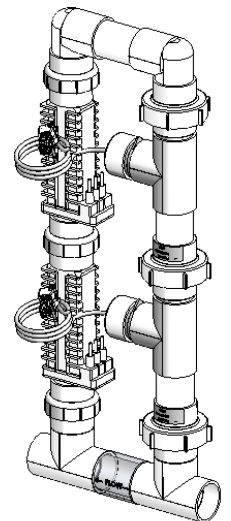

## Total Control

Single System Manifold

### Total Control Components

Part #	Description
75001	Pool Chemistry Controller
75003	Salt Chlorine Generator
75008	Acid Feeder Relay Box (optional)

Stenner Pump/Tank

### Choice of Stenner Pump/Tank

Part #	Description
75004	Stenner Pump/Tank 120V/60Hz - 15 Gal
75005	Stenner Pump/Tank 220V/60Hz - 15 Gal
75006	Stenner Pump/Tank 230-250V/50Hz - 15 Gal
75009	Stenner Pump/Tank 230-250V/50Hz - 30 Gal
75010	Stenner Pump/Tank 220V/60Hz - 30 Gal