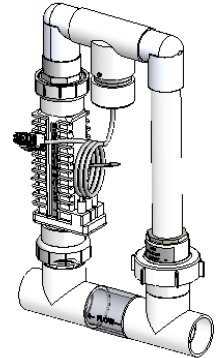

# TOTAL CONTROL

75003:  
Salt Chlorine Generator

75008:  
Acid Feeder Relay Box  
Note: Required if 75003 internal relay is used for another function, such as pump control

75001:  
Pool Chemistry Control

## Total Control

Single System Manifold

### Total Control Components

Part #	Description
75001	Pool Chemistry Controller
75003	Salt Chlorine Generator
75008	Acid Feeder Relay Box (optional)

Stenner Pump/Tank