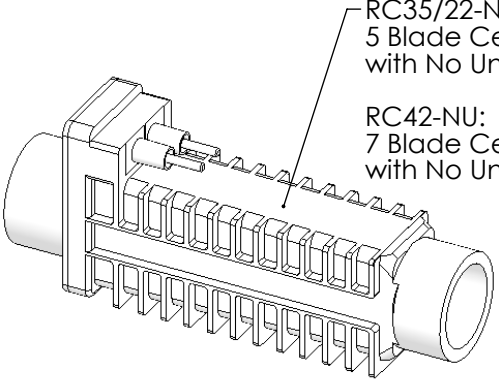

### Manifolds/Cells

MANIFOLD TYPE	DESCRIPTION	CELL TYPE	DESCRIPTION	PAGE
941-215C-A	Manifold Commerical	CC15-MF	Two-15 Blades	33
ALL	Spacer Cell	938-SC	Spacer Cell for Maintenance	34
To convert from dual to triple system, add PLA0046 & CC15-MF				

# CELL OPTIONS

Total Control

RC35/22:  
5 Blade Cell with Female Unions

RC42:  
7 Blade Cell with Female Unions

RC35/22-NU:  
5 Blade Cell  
with No Unions

RC42-NU:  
7 Blade Cell  
with No Unions

RC52:  
13 Blade Cell  
with Female Unions