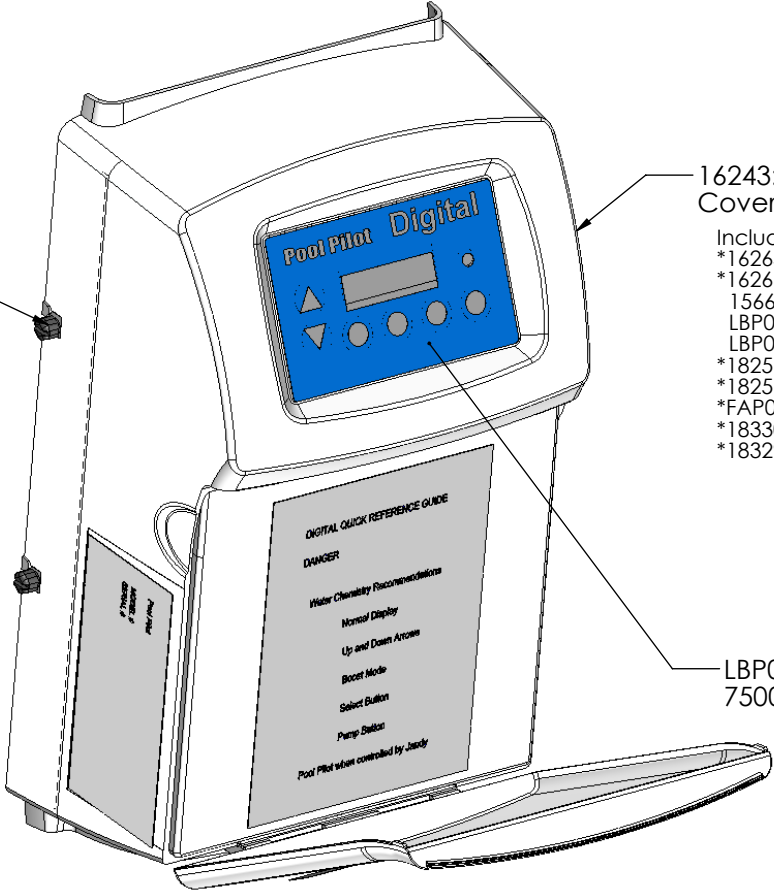

75003 Power Supply Parts

**Total Control
75003**

15660-1:
Thumbscrews
(4)

16243:
Cover Assy 75003

1. Includes:
2. *16265 Cover For 75003
   - *16266 Door For 75003
   - 15660-1 Black Hybrid Fasteners
   - LBP0116 Label, 75003 Control Panel
   - LBP0135 Label, Front Panel for 75003
   - *18251/DIG-L1 Label, 75003 Bullets
   - *18251/DIG-R3 Label, 75003 Bullets
   - *FAP0094 Screw, 4 X 1/2 Pan Phillips
   - *18330 Label Data Plate
   - *18329 Label Wiring Diagram

LBP0116:
75003 Cover Label

952:
Cell Cord 12 ft with 3 pin Mate-n-Lock
Connector
Included with 75003