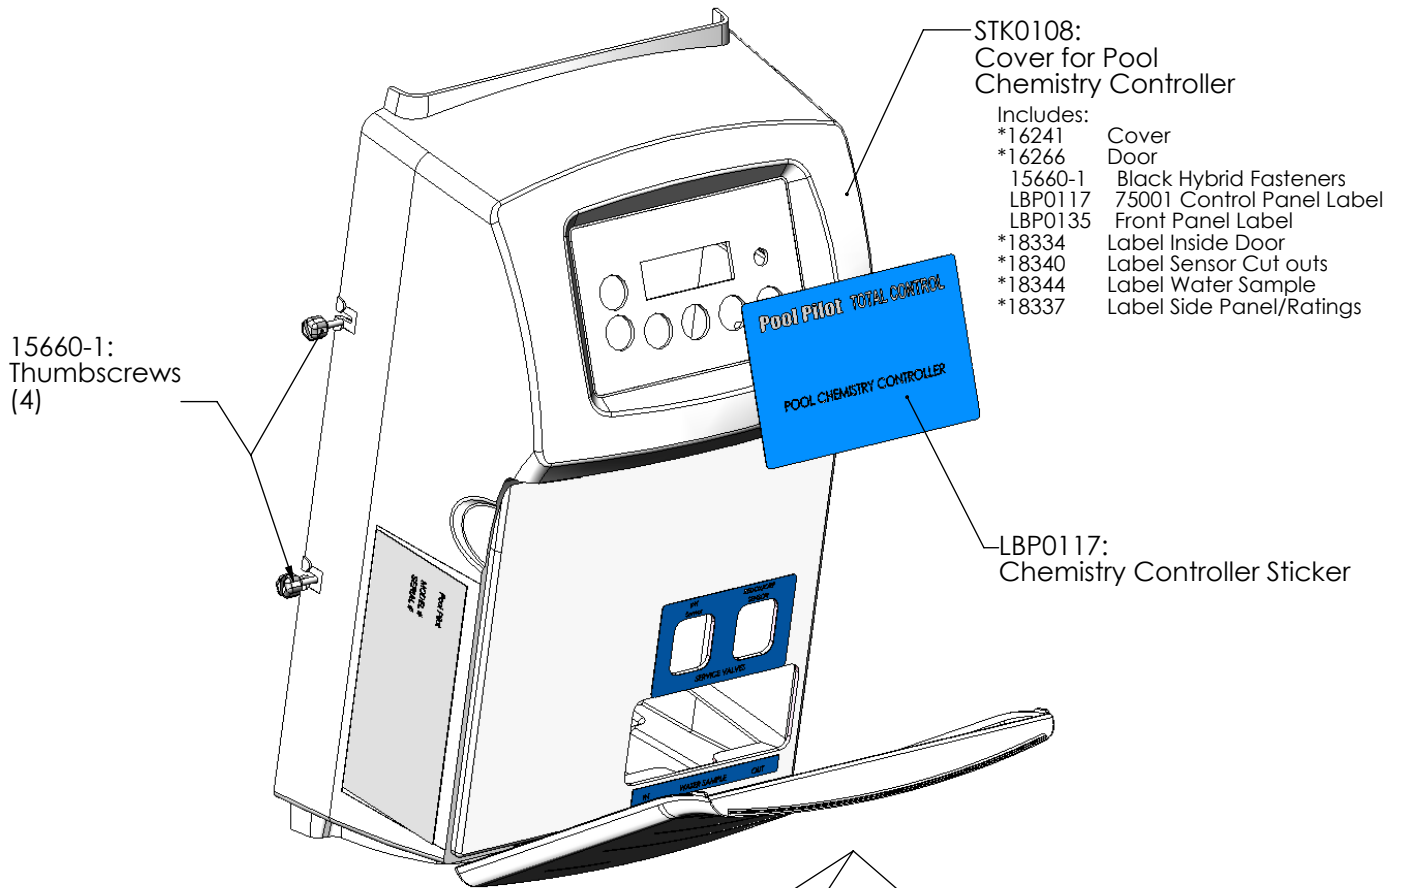

STK0048:  
Cracked Union Nut  
Service Kit

19059:  
Metric Adapter  
63mm ID Slip x 2" Spigot  
Quantity of 2 Needed  
Included in Metric Kits  
ONLY (Not Glued)

PLA0113:  
Cell Cleaning  
Kit (Male)

986-ST:  
Tri-Sensor Simulator  
(Simulates APA0003)

# 75001 Pool Chemistry Controller Parts

**Total Control  
75001**

17013:  
Accessory Kit For 75001

Includes:  
\*331 Anchors (4)  
\*330-HEX HDW Screw #10 x 1 (4)  
15092 Saddle Clamp (2)  
15093 Gasket (2)  
15094 Injection Fitting (2)  
15495 Polyethylene Tubing  
1/8" x 1/4" OD x 25'