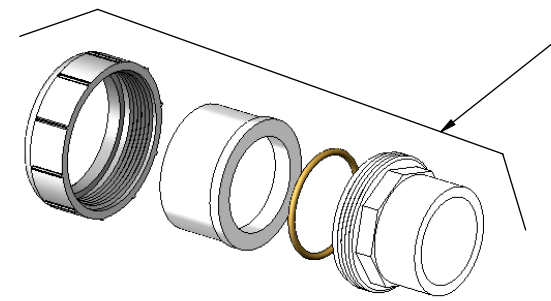

# MANIFOLD ACCESSORIES/TOOLS

Total Control

# MANIFOLD ACCESSORIES/TOOLS Total Control

19073:  
Union Kit  
Includes:  
312-A Union Nut  
312-F Union Half, 2" Spigot/1.5" Slip X Female Union  
19070-0 1-1/2" O-Ring  
312-C Union Half, 1.5" Slip/2" Spigot x Male Thread Union

19070:  
Union Kit  
Includes:  
312-A Union Nut  
312-B Union Half, 2" Slip x Female Union  
19070-0 1-1/2" O-Ring  
312-C Union Half, 1.5" Slip/2" Spigot x Male Thread Union

2627:  
Union Kit  
Includes:  
312-A Union Nut  
312-B Union Half, 2" Slip x Female Union  
312-D Union Half, 2" Slip x Male Thread Union (with O-Ring 19069-0)