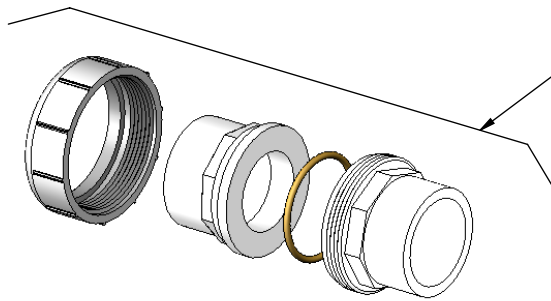

MANIFOLD ACCESSORIES/TOOLS Total Control

19073:
Union Kit
Includes:
312-A Union Nut
312-F Union Half, 2" Spigot/1.5" Slip X Female Union
19070-0 1-1/2" O-Ring
312-C Union Half, 1.5" Slip/2" Spigot x Male Thread Union