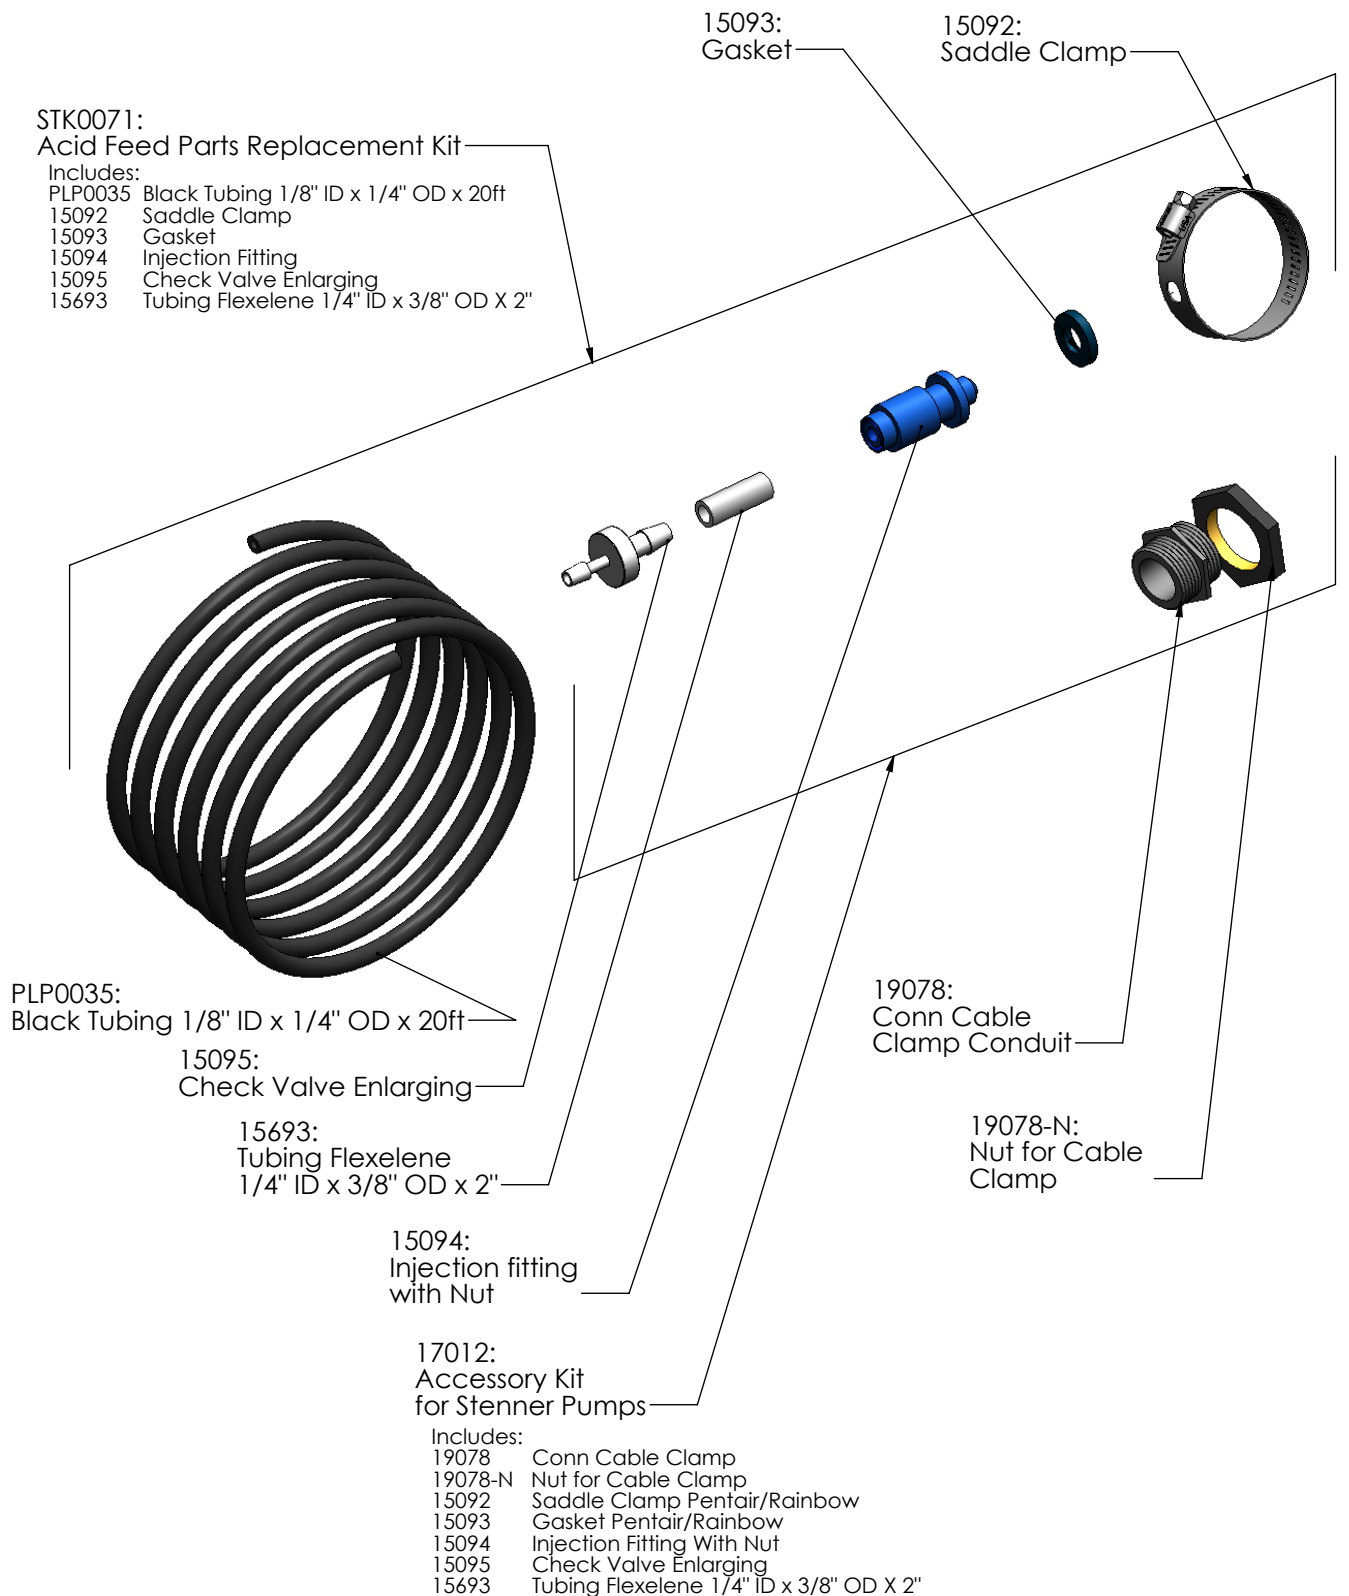

STENNER SYSTEM ACCESSORIES

Total Control
Stenner