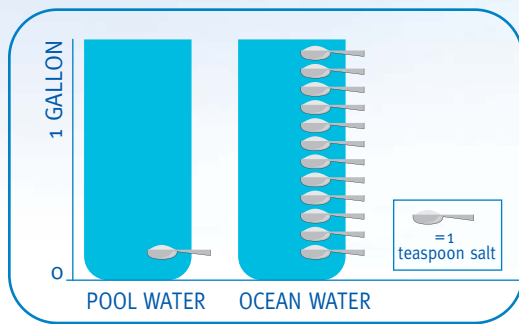

USE A MINIMAL AMOUNT OF SALT

A teaspoon of salt per gallon is all it takes. Salt won't wear out or evaporate; it's used over and over again. Day-in and day-out, you have fresh, pure chlorine introduced evenly throughout your swimming pool and spa. Salt-chlorinated water is perfect for plaster, pebble, vinyl and fiberglass pools up to 40,000 gallons.*