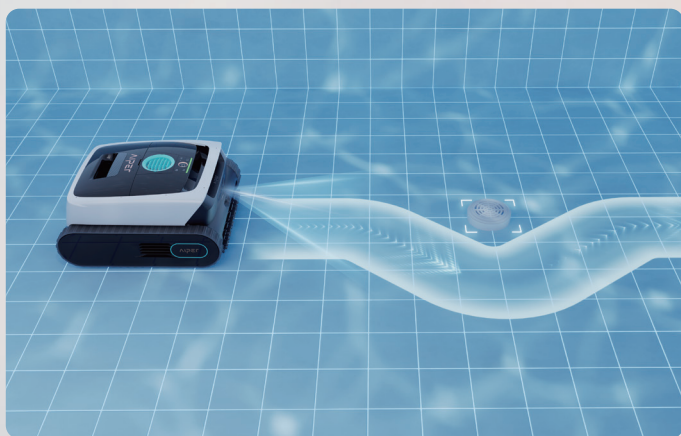

1 x Aiper Scuba N3

1 x DC Charger

1 x Wireless Charging Dock

1 x Retrieval Hook

1 x User Manual

1 x Extra 3µm Replaceable MicroMesh™ Ultra-fine Filter

Aiper Scuba N3

Reimagine Carefree

Filtration Level

Fine Filter Basket – For everyday debris
MicroMesh™ Ultra-Fine Filter (3µm) – For finer particles

Monocular Vision Obstacle Avoidance

Scuba N3's front-mounted AI camera continuously scans ahead, paired with advanced dToF sensors, identifying common pool obstacles before contact occurs. This intelligent navigation prevents the cleaner from getting stuck or jammed, ensuring uninterrupted cleaning cycles.

Aiper AI Vision Cleaning

Scuba N3's onboard AI camera intelligently identifies debris like leaves, stones, and pebbles, adjusting its path in real-time to target and remove debris quickly. Instead of sweeping aimlessly, it focuses its energy on where cleaning is needed most.

WaveLine™ Technology

Scrub the waterline horizontally—mimics hand scrubbing to clean one of the most difficult zones in your pool with ease and leave your pool's waterline spotless.

Wireless Charging Dock