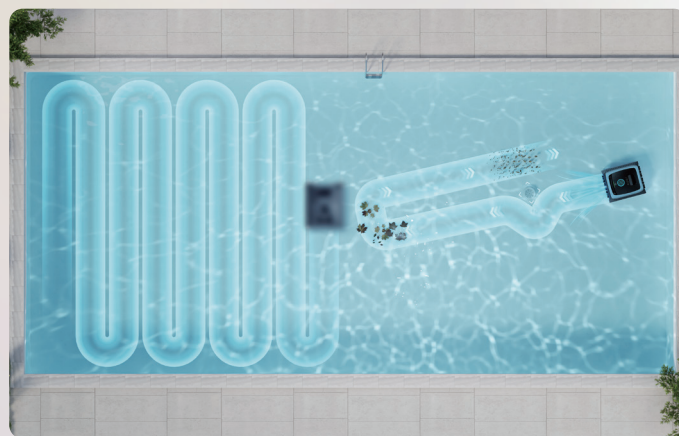

Maximum Cleaning Area

150 m² (1 600 sq. ft)

Suction Power

18 000 LPH (4 800 GPH)

Battery Life

180 Minutes

Charging Time

4-5 Hours

Filtration Level

Fine Filter Basket – For everyday debris
MicroMesh™ Ultra-Fine Filter (3µm) – For finer particles

Monocular Vision Obstacle Avoidance

Scuba N3's front-mounted AI camera continuously scans ahead, paired with advanced dToF sensors, identifying common pool obstacles before contact occurs. This intelligent navigation prevents the cleaner from getting stuck or jammed, ensuring uninterrupted cleaning cycles.

Aiper AI Vision Cleaning

Scuba N3's onboard AI camera intelligently identifies debris like leaves, stones, and pebbles, adjusting its path in real-time to target and remove debris quickly. Instead of sweeping aimlessly, it focuses its energy on where cleaning is needed most.

WaveLine™ Technology

Scrub the waterline horizontally—mimics hand scrubbing to clean one of the most difficult zones in your pool with ease and leave your pool's waterline spotless.

Wireless Charging Dock