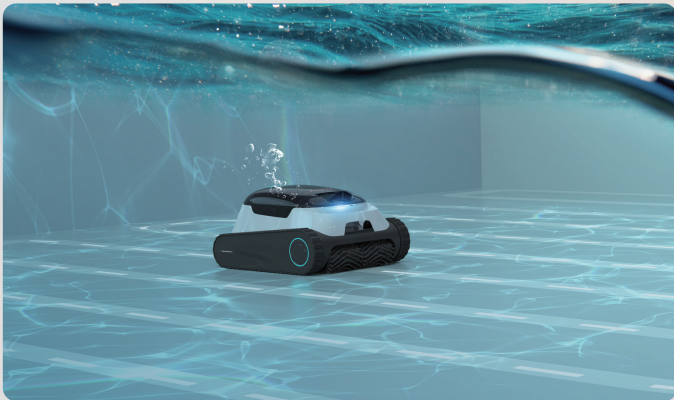

Aiper Scuba N1 Plus

On Track to Perform

Cleaning Coverage:

Floor

Wall & Waterline

What's Included

1 x Aiper Scuba N1 Plus

1 x DC Charger

WavePath™ Navigation Technology

Utilizing advanced WavePath™ technology, the Scuba N1 Plus intelligently assesses its position in the pool and selects optimal cleaning paths for a thorough and effective clean across all pool surfaces. This innovative navigation ensures no area is missed, maximizing cleaning efficiency.

Periodic Cleaning

With Scuba N1's periodic cleaning feature, your Aiper device automatically cleans for 45 minutes every 48 hours before entering low power mode. This allows it to keep your pool clean and swim-ready throughout the week, so you're always ready for a dip by the weekend.

Replaceable MicroMesh™ Ultra-fine Filter

The MicroMesh Ultra-fine Filter enhances the Scuba N1's cleaning efficiency, capturing even the finest debris, such as sand, dust particles, and microscopic impurities. This replaceable 3µm filter ensures optimal performance, preventing clogs and maintaining long-lasting cleaning results for a consistently spotless pool.