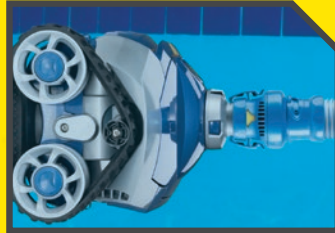

# MX8™

Combat debris with the Zodiac® MX8, an ultra-efficient low-flow pool cleaning robot that cleans faster and more aggressively than any cleaner in its class. No more time wasted battling a filthy pool. Eliminate your call of duty and claim **Victory Over Debris**.

## DUAL CYCLONIC SUCTION

Cleans better and faster than other pool cleaners with greater vacuum power, wider cleaning path, and largest debris inlet.

## maX-DRIVE NAVIGATION

Advanced dual navigation for best pool coverage with no hang ups. Thoroughly cleans floor, walls, and waterline of any size or shape pool.