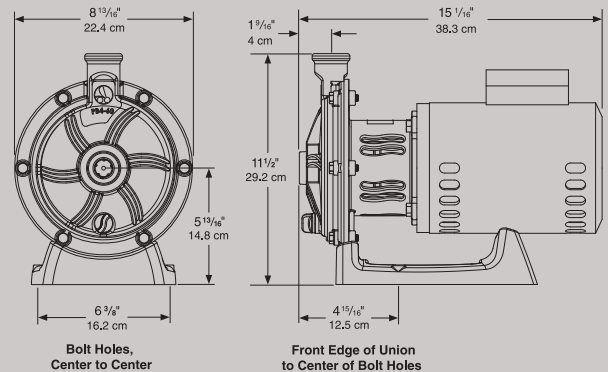

- Ultra high efficiency 3/4 horsepower motor
- New and improved easy pump seal replacement
- Heavy duty single piece base
- Captured backplate nut fasteners
- Ergonomic drain plug with o-ring
- New larger volute seal o-ring

DIMENSIONS

SPECIFICATIONS

Model No.	Horse Power	Voltage	Amps	Carton weight	Overall Length
PB4-60	.75	230/115	6.4/12.8	30.25 lbs.	15 1/16"

PERFORMANCE

PB4-60 BOOSTER PUMP PERFORMANCE CURVES

Zodiac Pool Systems, Inc.
 2620 Commerce Way, Vista, CA 92081-8438
www.PolarisPool.com
www.facebook.com/PolarisPool