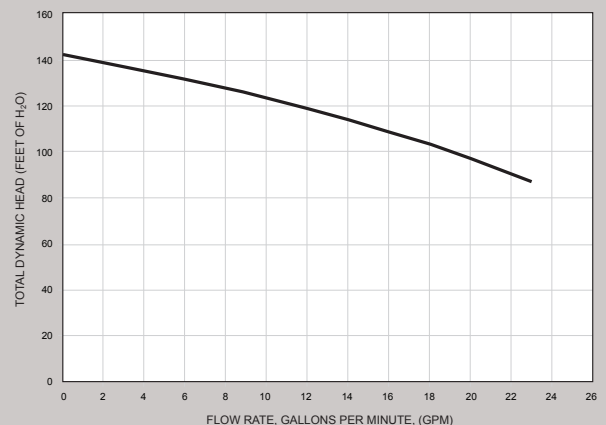

DIMENSIONS

SPECIFICATIONS

Model No.	Horse Power	Voltage	Amps	Carton weight	Overall Length
PB4-60	.75	230/115	6.4/12.8	30.25 lbs.	15 1/16"

PERFORMANCE

PB4-60 BOOSTER PUMP PERFORMANCE CURVES

Zodiac Pool Systems, Inc.
 2620 Commerce Way, Vista, CA 92081-8438
www.PolarisPool.com
www.facebook.com/PolarisPool