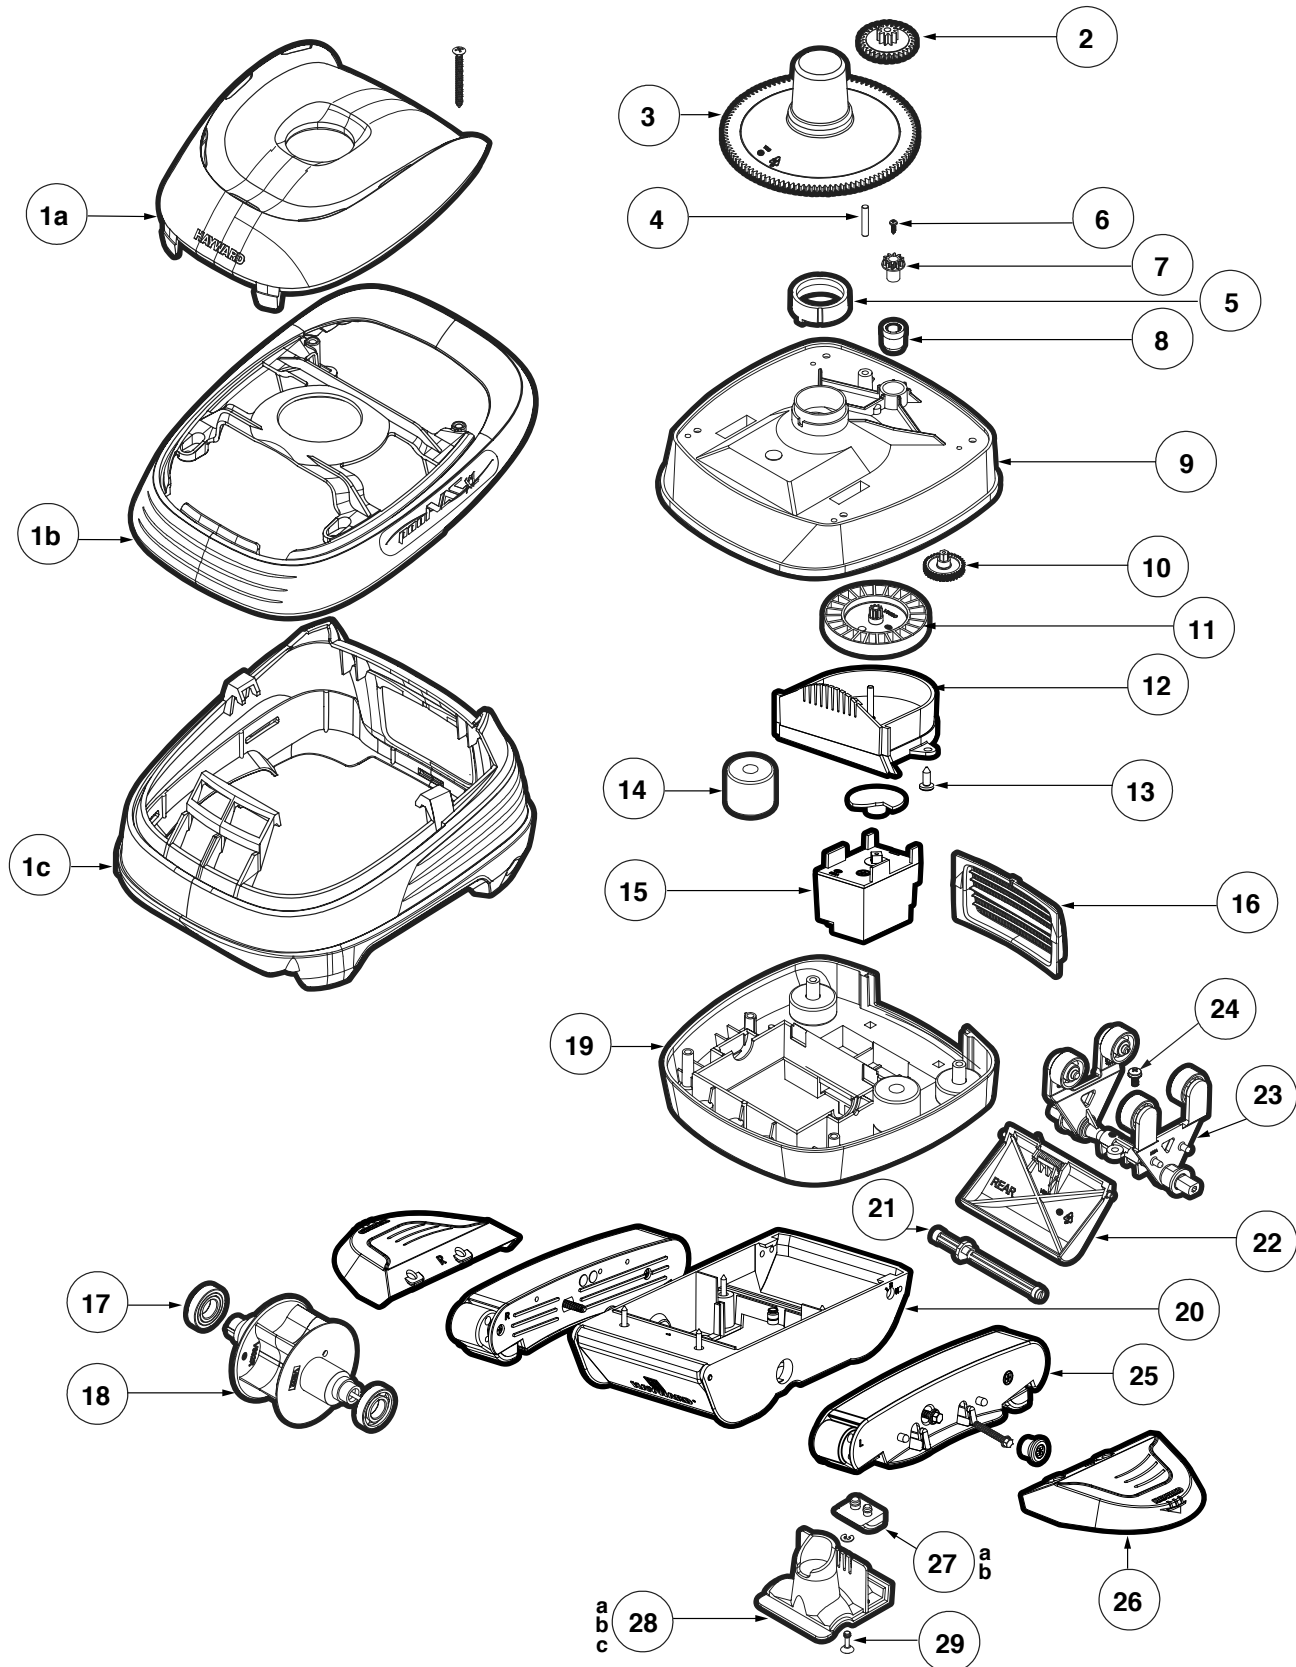

## REPLACEMENT PARTS

### Parts Diagram

Cleaners

## Parts Listing

Ref. No.	Part No.	Description	Ctn. Qty.
1a	AXVU018	Poolvac XL Cover Assembly	1
1b	AXVU019	Poolvac XL Handle Assembly	1
1c	AXVU015	Poolvac XL Skirt Assembly	1
2	AXV301	Inter Gear	25
3	AXV070	Cone Gear, Clear	10
4	AXV309	Inter Gear Shaft	50
5	AXV306	Cone Gear Bushing	25
6	AXV068	Spindle Gear Screw	50
7	AXV303	Cone Spindle Gear	25
8	AXV066A	Cone Spindle Gear Bushing	25
9	AXV060WH	Upper Middle Body	10
10	AXV064A	Medium Turbine Drive Gear	25
11	AXV062C	Medium Turbine	25
12	AXV009	Medium Turbine Case/Axle Assembly	25
13	AXV065P	Upper Body Screw (6 pack)	25
14	AXV054FH	Float Kit	25
15	AXV408P	Gear Box Assembly	25
16	AXVU009	Screen Kit	50
17	AXV055P	Turbine Bearing (2 pack)	50
18	AXV602P	Turbine Kit (turbine and 2 turbine bearings)	25
19	AXV050CWH	Lower Body	10
20	AXV230DWH	Open Lower Body	10
21	AXV031B	Flap Adjuster	25
22	AXV434WHP	Flap Kit (2 flaps, front and rear springs)	50
23	AXV621DAT	Kit-Universal, Turbine/A-Frame	10
24	AXV313	Lower Body Screw	25
25	AXV417WHP	Pod Kit	25
26	AXV604WHP	Wing Kit	50
27a	AXV414P	Shoes, Concrete (4 pack)	25
27b	AXV413P	Shoes, Vinyl (4 pack)	25
28a	AXV603	Access Cover Assembly, Concrete	25
28b	AXV603A	Access Cover Assembly, Vinyl	25
28c	AXV603CLO	Access Cover Assembly, Concrete – Large Skids	25
29	AXV314P	Captive Screw with Clip	25