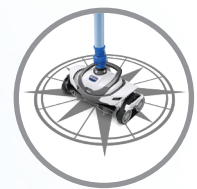

Polaris®

MAXX

**Cleaning to
the MAXX**

SUCTION

PREMIUM SUCTION-SIDE POOL CLEANERS

TRADE SERIES
EXCLUSIVE

UNPRECEDENTED DEBRIS HANDLING

The Polaris® MAXX™ suction-side cleaner introduces **HALO™ technology** that provides advanced debris removal for fine and larger debris with unobstructed performance to deliver a comprehensive clean from floor to waterline.

ACTIVE SCRUBBING

Spinning brushes agitate and remove fine, stuck-on debris resulting in a spotless, floor-to-wall clean.

DURABLE TRI-POINT TRACKS

Robust tread design traverses any pool surface and helps extend track life.

Polaris® MAXX

POOL TYPE / SURFACE	In-Ground / All
CONNECTION	Dedicated Suction Port or Skimmer
VACUUM	Scrubbing Turbines
ACTIVE SCRUBBING	Replaceable Scrubbing Brushes
CLEANING FOOTPRINT	15 inches
HOSE LENGTH AND SYSTEM	39 feet / Twist-Lock
COMPATIBLE WITH LOW-FLOW	Yes

CORE FEATURES

DYNAMIC SUCTION POWER

MULTI-DIRECTIONAL NAVIGATION

UNRIVALED WALL CLIMBING

SECURE HOSE CONNECTIONS

PolarisPool.com | 1.800.822.7933

©2022 Zodiac Pool Systems LLC. All rights reserved. Polaris and the Polaris 3-wheeled cleaner design are registered trademarks of Zodiac Pool Systems LLC. All other trademarks referenced herein are the property of their respective owners. 4992_SL