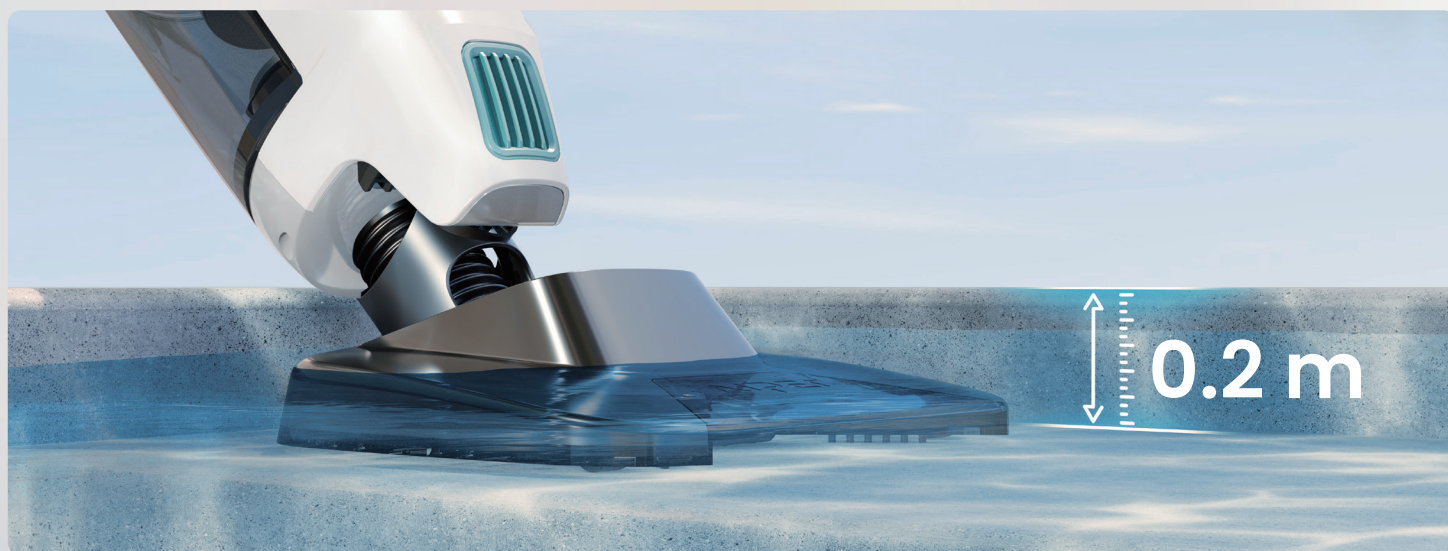

Aiper PilotFlow V3

The Professional Handheld Pool Vacuum for Every Detail

Suction Power

4 800 LPH (1 260 GPH)

Battery Life

Up to 45 Minutes (deep water mode)

Charging Time

2.5 Hours

Filtration Level

Fine Filter – For everyday debris
Ultra-Fine Filter (5~20 μm) – For finer particles

Weight

7 lbs/3.2 kg

Industry-Leading Shallow Cleaning Depth

- Minimum cleaning depth of just 0.6ft (0.2 m)
- Swiveling suction head: perfect for steps, drains, and corners