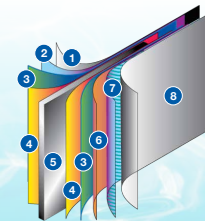

Available sizes

A-Frame Oval
Magnum wall shown

A-frame ovals
Heavy-duty angle
braces system

Steel wall Components

1. Plasticized SP coating
2. Molten zinc coat
3. Primer coat
4. Application of an alkaline solution to cleanse the oxides
5. Galvanized steel wall core
6. Chromate anti-rust coat
7. Heat-hardened inlay
8. Ultra-resistant polymer

Technical Details

Depth: 52"

Ledges: 6" Painted Galvanized Steel

Tracks (top and bottom):
Painted galvanized steel

Connectors (top and bottom):
Galvanized Steel

Top caps: 2-piece injected resin

Uprights: 5" Painted Galvanized Steel