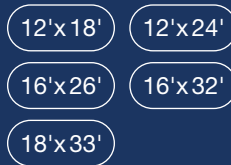

A-FRAME OVAL

Available sizes

A-Frame Oval
Magnum wall shown