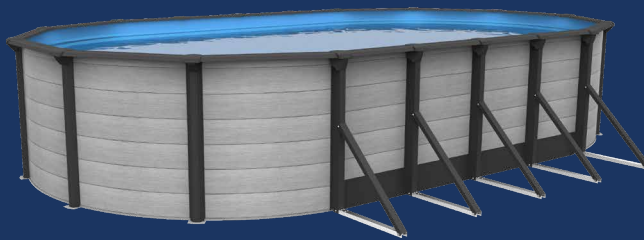

Fox trot

ABOVE-GROUND POOL | *Steel Serie* 

Foxtrot

Steel Serie 

ROUND

Available sizes

Magnum wall shown

A-FRAME OVAL

Available sizes

A-Frame Oval
Magnum wall shown

A-frame ovals
Heavy-duty angle
braces system

Steel wall Components

1. Plasticized SP coating
2. Molten zinc coat
3. Primer coat
4. Application of an alkaline solution to cleanse the oxides
5. Galvanized steel wall core
6. Chromate anti-rust coat
7. Heat-hardened inlay
8. Ultra-resistant polymer

Technical Details

Depth: 52"

Ledges: 6" Painted Galvanized Steel

Tracks (top and bottom):
Painted galvanized steel

Connectors (top and bottom):
Galvanized Steel

Top caps: 2-piece injected resin

Uprights: 5" Painted Galvanized Steel