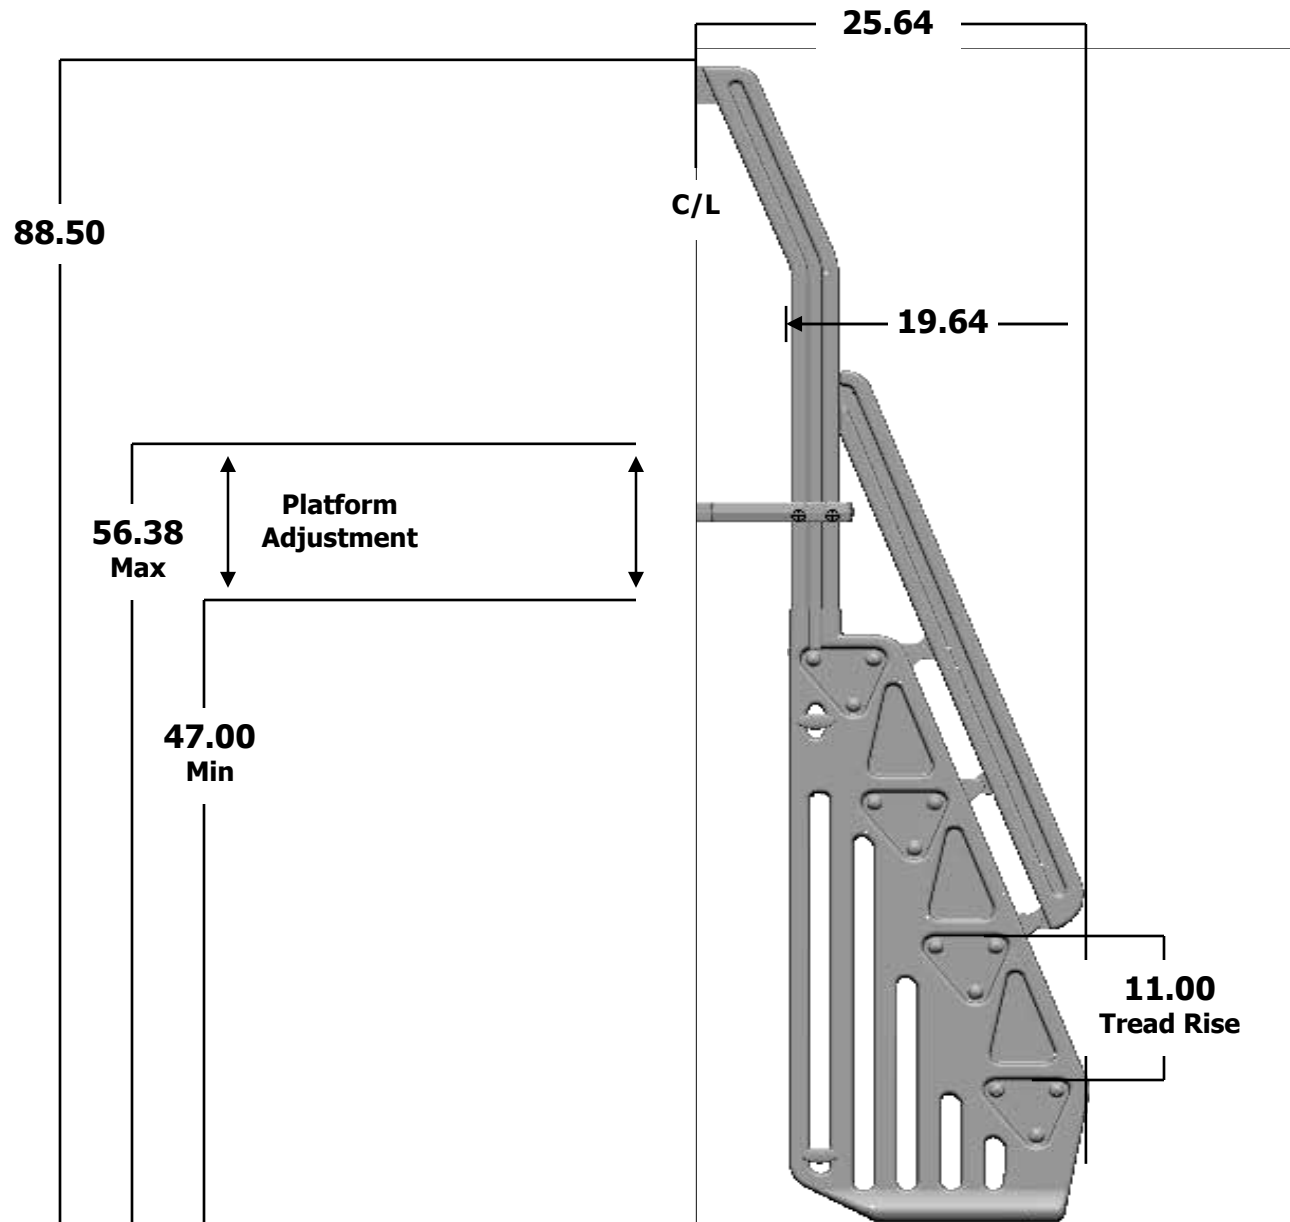

MODEL G2D DECK ENTRY SYSTEM with GATE (USED WITH DECK MODELS SD - RD - FD)

ALL MEASUREMENTS IN INCHES / TO SCALE