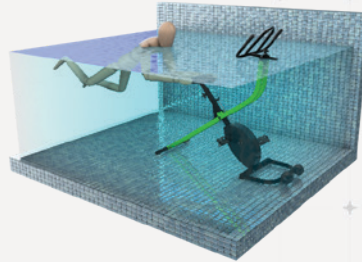

PROWAVE POOL BIKE

Item# F-PWRWV

The new ProWave Pool Bike offers a unique design providing users a fun, invigorating, and effective workout. It is ideal for aquatic spin classes, physical therapy, or a way to get fit in your own backyard pool.

PROUDLY SOLD BY:

PROWAVE POOL BIKE

Standard Ride

Rider is sitting on seat with hands gripping the handlebars.

Relaxed Ride

Rider is sitting on seat with hands dangling in the water.

Standing Ride

Rider is off the seat, standing and pedaling, with hands gripping the handlebars.

Flutter Kick

Rider is behind the bike holding the seat, kicking legs in a swimming motion.

Chest Dip

Rider is behind the bike holding the seat, lifts legs up and slowly lowers themselves until their chest hits the seat and then pushes themselves back up.

Abdominal Crunch

Rider is on seat with feet hooked under the handlebars. Lean back until back of head hits the water and then return to an upright position, using only your core.

To confirm specific application go to www.aquacreek.com for our Pool Lift Selector
 Become a member of our new Dealer and Architect page. Access to CAD blocks,
 CSI specs and sales materials.