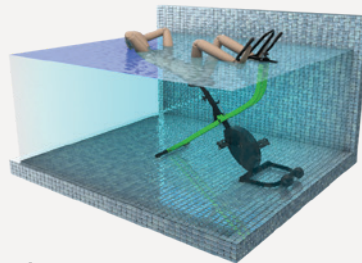

PROWAVE POOL BIKE

Item# F-PWRWV

The new ProWave Pool Bike offers a unique design providing users a fun, invigorating, and effective workout. It is ideal for aquatic spin classes, physical therapy, or a way to get fit in your own backyard pool.

PROUDLY SOLD BY:

PROWAVE POOL BIKE

Standard Ride

Rider is sitting on seat with hands gripping the handlebars.

Relaxed Ride

Rider is sitting on seat with hands dangling in the water.

Standing Ride

Rider is off the seat, standing and pedaling, with hands gripping the handlebars.

Flutter Kick

Rider is behind the bike holding the seat, kicking legs in a swimming motion.

Chest Dip

Rider is behind the bike holding the seat, lifts legs up and slowly lowers themselves until their chest hits the seat and then pushes themselves back up.

Abdominal Crunch

Rider is on seat with feet hooked under the handlebars. Lean back until back of head hits the water and then return to an upright position, using only your core.

To confirm specific application go to www.aquacreek.com for our Pool Lift Selector
 Become a member of our new Dealer and Architect page. Access to CAD blocks,
 CSI specs and sales materials.