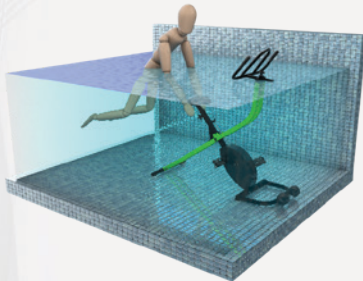

PROWAVE POOL BIKE

Item# F-PWRWV

The new ProWave Pool Bike offers a unique design providing users a fun, invigorating, and effective workout. It is ideal for aquatic spin classes, physical therapy, or a way to get fit in your own backyard pool.

PROUDLY SOLD BY:

PROWAVE POOL BIKE

Standard Ride

Rider is sitting on seat with hands gripping the handlebars.

Relaxed Ride

Rider is sitting on seat with hands dangling in the water.

Standing Ride

Rider is off the seat, standing and pedaling, with hands gripping the handlebars.

Flutter Kick

Rider is behind the bike holding the seat, kicking legs in a swimming motion.

Chest Dip

Rider is behind the bike holding the seat, lifts legs up and slowly lowers themselves until their chest hits the seat and then pushes themselves back up.

Abdominal Crunch

Rider is on seat with feet hooked under the handlebars. Lean back until back of head hits the water and then return to an upright position, using only your core.

To confirm specific application go to www.aquacreek.com for our Pool Lift Selector
 Become a member of our new Dealer and Architect page. Access to CAD blocks,
 CSI specs and sales materials.