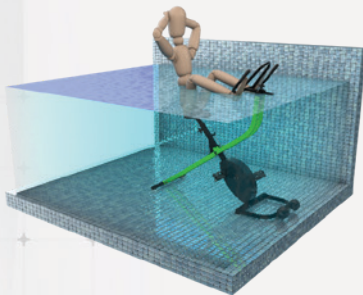

PROWAVE POOL BIKE

Item# F-PWRWV

The new ProWave Pool Bike offers a unique design providing users a fun, invigorating, and effective workout. It is ideal for aquatic spin classes, physical therapy, or a way to get fit in your own backyard pool.

PROUDLY SOLD BY:

PROWAVE POOL BIKE

Standard Ride

Rider is sitting on seat with hands gripping the handlebars.

Relaxed Ride

Rider is sitting on seat with hands dangling in the water.

Standing Ride

Rider is off the seat, standing and pedaling, with hands gripping the handlebars.

Flutter Kick

Rider is behind the bike holding the seat, kicking legs in a swimming motion.

Chest Dip

Rider is behind the bike holding the seat, lifts legs up and slowly lowers themselves until their chest hits the seat and then pushes themselves back up.

Abdominal Crunch

Rider is on seat with feet hooked under the handlebars. Lean back until back of head hits the water and then return to an upright position, using only your core.

To confirm specific application go to www.aquacreek.com for our Pool Lift Selector
 Become a member of our new Dealer and Architect page. Access to CAD blocks,
 CSI specs and sales materials.