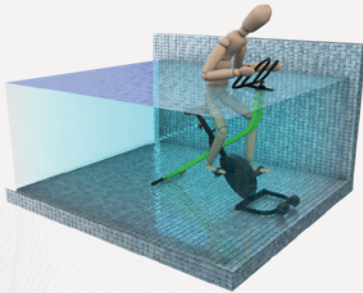

PROWAVE POOL BIKE

Item# F-PWRWV

The new ProWave Pool Bike offers a unique design providing users a fun, invigorating, and effective workout. It is ideal for aquatic spin classes, physical therapy, or a way to get fit in your own backyard pool.

PROUDLY SOLD BY:

PROWAVE POOL BIKE

Standard Ride

Rider is sitting on seat with hands gripping the handlebars.

Relaxed Ride

Rider is sitting on seat with hands dangling in the water.

Standing Ride

Rider is off the seat, standing and pedaling, with hands gripping the handlebars.

Flutter Kick

Rider is behind the bike holding the seat, kicking legs in a swimming motion.

Chest Dip

Rider is behind the bike holding the seat, lifts legs up and slowly lowers themselves until their chest hits the seat and then pushes themselves back up.

Abdominal Crunch

Rider is on seat with feet hooked under the handlebars. Lean back until back of head hits the water and then return to an upright position, using only your core.

To confirm specific application go to www.aquacreek.com for our Pool Lift Selector
 Become a member of our new Dealer and Architect page. Access to CAD blocks,
 CSI specs and sales materials.