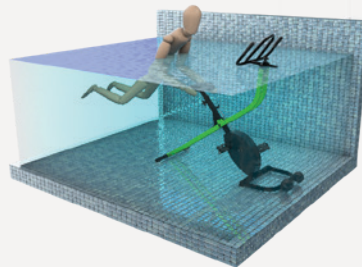

PROWAVE POOL BIKE

Item# F-PWRWV

The new ProWave Pool Bike offers a unique design providing users a fun, invigorating, and effective workout. It is ideal for aquatic spin classes, physical therapy, or a way to get fit in your own backyard pool.

PROUDLY SOLD BY:

PROWAVE POOL BIKE

Standard Ride

Rider is sitting on seat with hands gripping the handlebars.

Relaxed Ride

Rider is sitting on seat with hands dangling in the water.

Standing Ride

Rider is off the seat, standing and pedaling, with hands gripping the handlebars.

Flutter Kick

Rider is behind the bike holding the seat, kicking legs in a swimming motion.

Chest Dip

Rider is behind the bike holding the seat, lifts legs up and slowly lowers themselves until their chest hits the seat and then pushes themselves back up.

Abdominal Crunch

Rider is on seat with feet hooked under the handlebars. Lean back until back of head hits the water and then return to an upright position, using only your core.

To confirm specific application go to www.aquacreek.com for our Pool Lift Selector
 Become a member of our new Dealer and Architect page. Access to CAD blocks,
 CSI specs and sales materials.