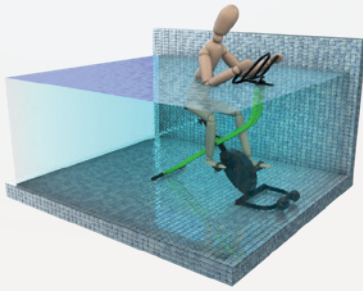

PROWAVE POOL BIKE

Item# F-PWRWV

The new ProWave Pool Bike offers a unique design providing users a fun, invigorating, and effective workout. It is ideal for aquatic spin classes, physical therapy, or a way to get fit in your own backyard pool.

The ProWave has a unique flywheel design which allows for a smooth ride and has multiple resistance levels for users of all types. Choose your comfort settings with ease by adjusting the seat and handlebars to your perfect fit.

**Optional
comfort seat**

OPTIONS:

- Comfort Seat - Item #F-PWCS

SPECIFICATIONS:

- 300 lb (136 kg) weight capacity
- Recommended pool depth:
3 ft - 5 ft (0.9 m - 1.5 m)
- Max dimensions: L 44 5/8" x W 24 1/8" x H 50"
(113 cm x 61.3 cm x 127 cm)
- Weight: 39 lb (17 kg)

PROUDLY SOLD BY:

PROWAVE POOL BIKE

Standard Ride

Rider is sitting on seat with hands gripping the handlebars.

Relaxed Ride

Rider is sitting on seat with hands dangling in the water.

Standing Ride

Rider is off the seat, standing and pedaling, with hands gripping the handlebars.