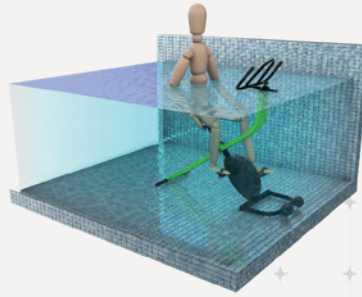

PROWAVE POOL BIKE

Item# F-PWRWV

The new ProWave Pool Bike offers a unique design providing users a fun, invigorating, and effective workout. It is ideal for aquatic spin classes, physical therapy, or a way to get fit in your own backyard pool.

The ProWave has a unique flywheel design which allows for a smooth ride and has multiple resistance levels for users of all types. Choose your comfort settings with ease by adjusting the seat and handlebars to your perfect fit.

**Optional
comfort seat**

OPTIONS:

- Comfort Seat - Item #F-PWCS

SPECIFICATIONS:

- 300 lb (136 kg) weight capacity
- Recommended pool depth:
3 ft - 5 ft (0.9 m - 1.5 m)
- Max dimensions: L 44 5/8" x W 24 1/8" x H 50"
(113 cm x 61.3 cm x 127 cm)
- Weight: 39 lb (17 kg)

PROUDLY SOLD BY:

PROWAVE POOL BIKE

Standard Ride

Rider is sitting on seat with hands gripping the handlebars.

Relaxed Ride

Rider is sitting on seat with hands dangling in the water.

Standing Ride

Rider is off the seat, standing and pedaling, with hands gripping the handlebars.