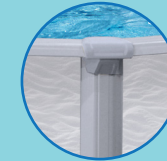

Technical Details

Ledges, caps and posts designed for a secure fit