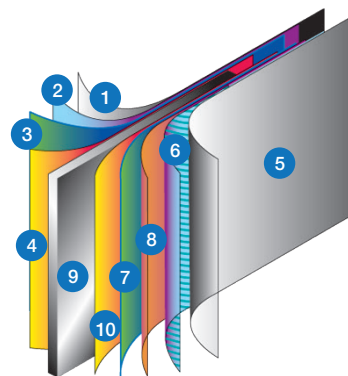

The oval pool brings the ultimate in style to your yard with a fun, flexible shape. Added engineering means long life, easy care and more useable yard space. Available with traditional angle bracing (A-frame). Your pool installs easily.

Optimum wall shown

Rounds | 52"
15' 18' 21' 24' 27'

Optimum wall shown

A-Frame Ovals | 52"
12'x24' 16'x32' 18'x33'

Steel wall Components

1. Plasticized SP coating
2. Molten zinc coat
3. Primer coat
4. Application of an alkaline solution to cleanse the oxides
5. Ultra-resistant polymer
6. Heat-hardened inlay
7. Primer coat
8. Chromate anti-rust coat
9. Steel wall core
10. Application of an alkaline solution to cleanse the oxides