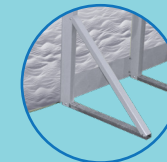

A-frame Ovals heavy duty angle

Why Aquarian™?

Quality

Design

Affordable

Durable

Exclusive oval system

2/20 pro-rated Warranty