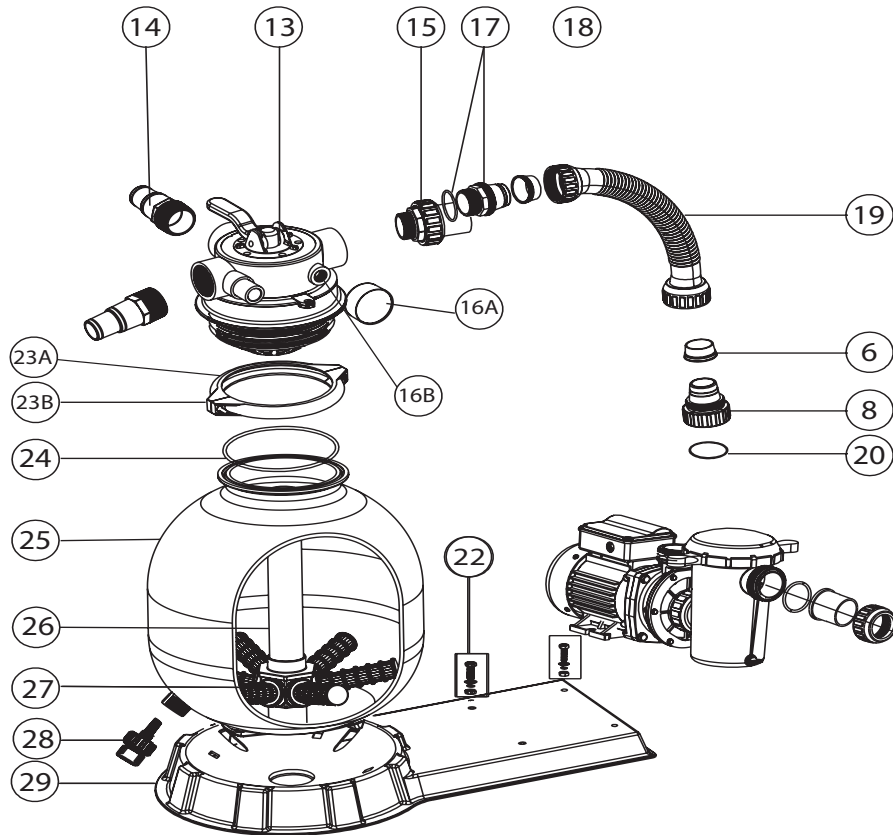

# Jacuzzi J-SS75 soft sided ABG Sand Filter Breakdown

## Parts Listing

Ref. No.	Part No.	Description	Leslie's SKU	QTY
13	10073-ACC	JSS75 4-way Valve	900437	1
14	10074-ACC	JSS75 Hose Barb Adapter	392165	1
15	10075-ACC	JSS75 Valve Inlet 1.5" Union Set	678011	1
16A	WB744511	Pressure Gauge	744551	1
16B	10076-ACC2	JSS75 Pressure Gauge Connector	902310	1
17	10077-ACC	JSS75 Hose Adapter	678012	1
18	10078-ACC	JSS75 Rubber Sleeve Seal for Hose	955262	1
19	10079-ACC	JSS75 Hose from Pump to Filter w/ Nuts	677439	1
20	10080-ACC	JSS75 Pump Unions O-rings	678013	2
21	10081-ACC	JSS75 Complete Pump	902267	1
22	10082-ACC	JSS75 Mounting Hardware (Pump to Base)	N/A	2
23A	10083-ACC	JSS75 Half Clamps	678014	1
23B	10083-ACC2	JSS75 Screw with Nut for Clamp	678015	1
24	10084-ACC	JSS75 Valve Half Clamp O-ring	678016	1
25	10085-JZ	JSS75 Filter Tank Body	678021	1
26	10086-ACC	JSS75 Center Pipe (15 3/4" Long)	901535	1
27	10087-ACC	JSS75 Laterals (4.5" Long)	901536	6
28	10088-ACC	JSS75 Filter Tank Drain Plug Set	677446	1
29	10089-ACC	JSS75 Combo (Pump & Filter) Base	N/A	1
30	98118-001	40mm 1-1/2" Adapter & O-ring	678017	2

# Jacuzzi J-SS75 Soft Sided ABG Pump Breakdown

### Parts Listing

Ref. No.	MFG Part No.	Description	Leslie's SKU	QTY
1	10061-ACC	Pump Lid	678018	1
2	10062-ACC	Pump Lid O-ring	901841	1
3	10063-ACC	Basket w/ Handle	678019	1
4	10064-ACC	Pump Basket Housing	903619	1
5	10065-ACC	Suction 1.5" Union only	960782	1
6	10066-ACC	Pool Pump drain plug w/ o-ring	678020	1
7	10067-ACC	Inter-locking kit set	N/A	1
8	10068-ACC	Impeller & Shaft Seal Kit	900158	1
9	10069-ACC	Seal Plate	N/A	1
10	10070-ACC	Motor Kit Set (.75hp)	901497	1
11	10071-ACC	Pump Base	N/A	1
12	10072-ACC	Key (Tool) for Pump Lid	392166	1