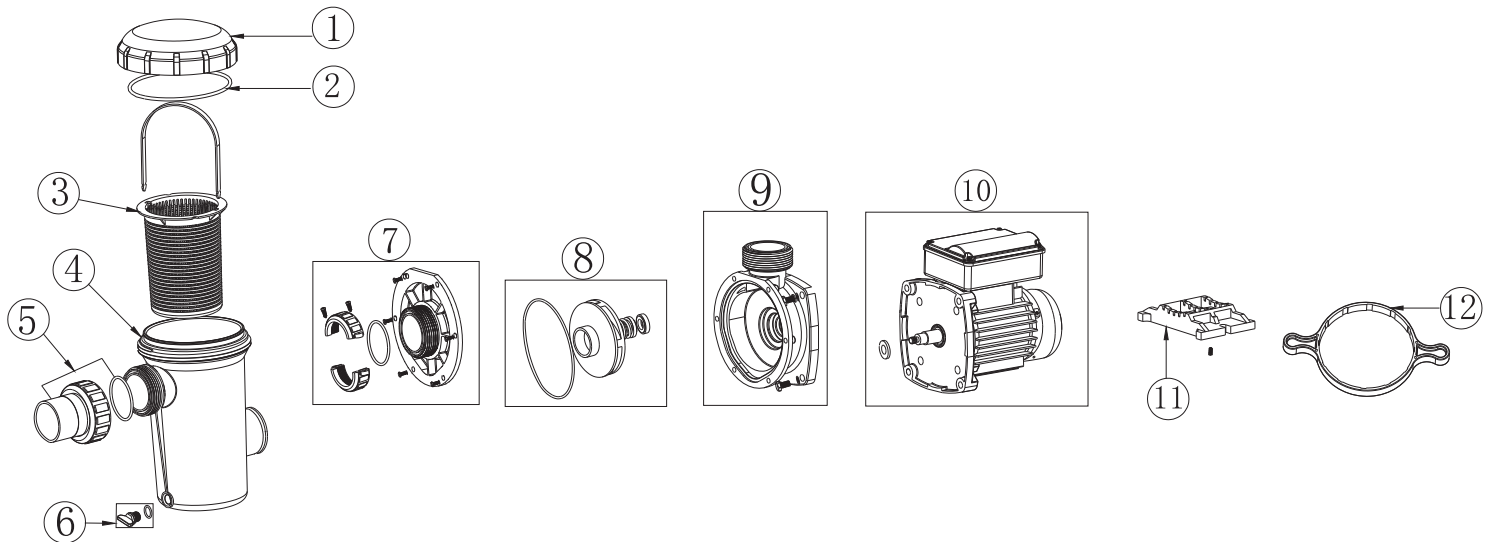

# Jacuzzi J-SS75 soft sided ABG Sand Filter Breakdown

## Parts Listing

Ref. No.	Part No.	Description	Leslie's SKU	QTY
13	10073-ACC	JSS75 4-way Valve	900437	1
14	10074-ACC	JSS75 Hose Barb Adapter	392165	1
15	10075-ACC	JSS75 Valve Inlet 1.5" Union Set	678011	1
16A	WB744511	Pressure Gauge	744551	1
16B	10076-ACC2	JSS75 Pressure Gauge Connector	902310	1
17	10077-ACC	JSS75 Hose Adapter	678012	1
18	10078-ACC	JSS75 Rubber Sleeve Seal for Hose	955262	1
19	10079-ACC	JSS75 Hose from Pump to Filter w/ Nuts	677439	1
20	10080-ACC	JSS75 Pump Unions O-rings	678013	2
21	10081-ACC	JSS75 Complete Pump	902267	1
22	10082-ACC	JSS75 Mounting Hardware (Pump to Base)	N/A	2
23A	10083-ACC	JSS75 Half Clamps	678014	1
23B	10083-ACC2	JSS75 Screw with Nut for Clamp	678015	1
24	10084-ACC	JSS75 Valve Half Clamp O-ring	678016	1
25	10085-JZ	JSS75 Filter Tank Body	678021	1
26	10086-ACC	JSS75 Center Pipe (15 3/4" Long)	901535	1
27	10087-ACC	JSS75 Laterals (4.5" Long)	901536	6
28	10088-ACC	JSS75 Filter Tank Drain Plug Set	677446	1
29	10089-ACC	JSS75 Combo (Pump & Filter) Base	N/A	1
30	98118-001	40mm 1-1/2" Adapter & O-ring	678017	2

# Jacuzzi J-SS75 Soft Sided ABG Pump Breakdown

### Parts Listing

Ref. No.	MFG Part No.	Description	Leslie's SKU	QTY
1	10061-ACC	Pump Lid	678018	1
2	10062-ACC	Pump Lid O-ring	901841	1
3	10063-ACC	Basket w/ Handle	678019	1
4	10064-ACC	Pump Basket Housing	903619	1
5	10065-ACC	Suction 1.5" Union only	960782	1
6	10066-ACC	Pool Pump drain plug w/ o-ring	678020	1
7	10067-ACC	Inter-locking kit set	N/A	1
8	10068-ACC	Impeller & Shaft Seal Kit	900158	1
9	10069-ACC	Seal Plate	N/A	1
10	10070-ACC	Motor Kit Set (.75hp)	901497	1
11	10071-ACC	Pump Base	N/A	1
12	10072-ACC	Key (Tool) for Pump Lid	392166	1