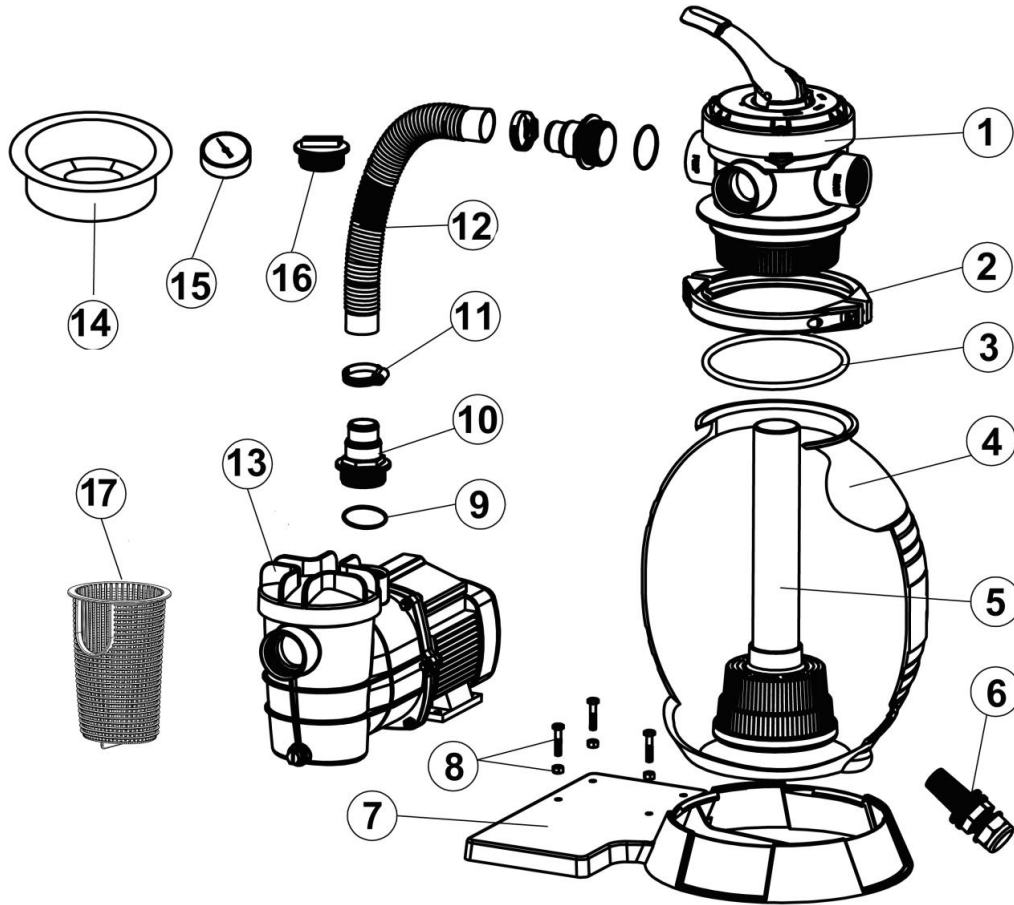

Jacuzzi J-SS50 Soft Sided ABG Sand Filter Breakdown

Parts Listing

Ref. No.	Part No.	Description	Leslie's SKU	QTY
1	98100-001	4-Way Valve	677985	1
2	98101-001	Flange clamp	961023	1
3	98102-001	O-ring	955049	1
4	98103-JZ	Filter Tank	678022	1
5	98104-001	Filter Assembly	678009	1
6	98105-001	Drain plug	902294	1
7	98106-001	sand filter support	N/A	1
8	98107-001	Screw and Nut	N/A	4
9	98108-001	O-ring	678010	5
10	98109-001	Hose Adaptor	902461	5
11	HC472BL/LS	Hose Clamp 2 pack	22102	2
12	98111-001	1 1/4" x 14" hose	901300	1
13	98112-001	30GPM Pump	38648	1
14	98113-001	Neck Fitting	N/A	1
15	WB744511	Pressure gauge	744511	1
16	98115-001	Plug W/o-ring 1 1/2"	N/A	1
17	98116-001	Basket	955894	1