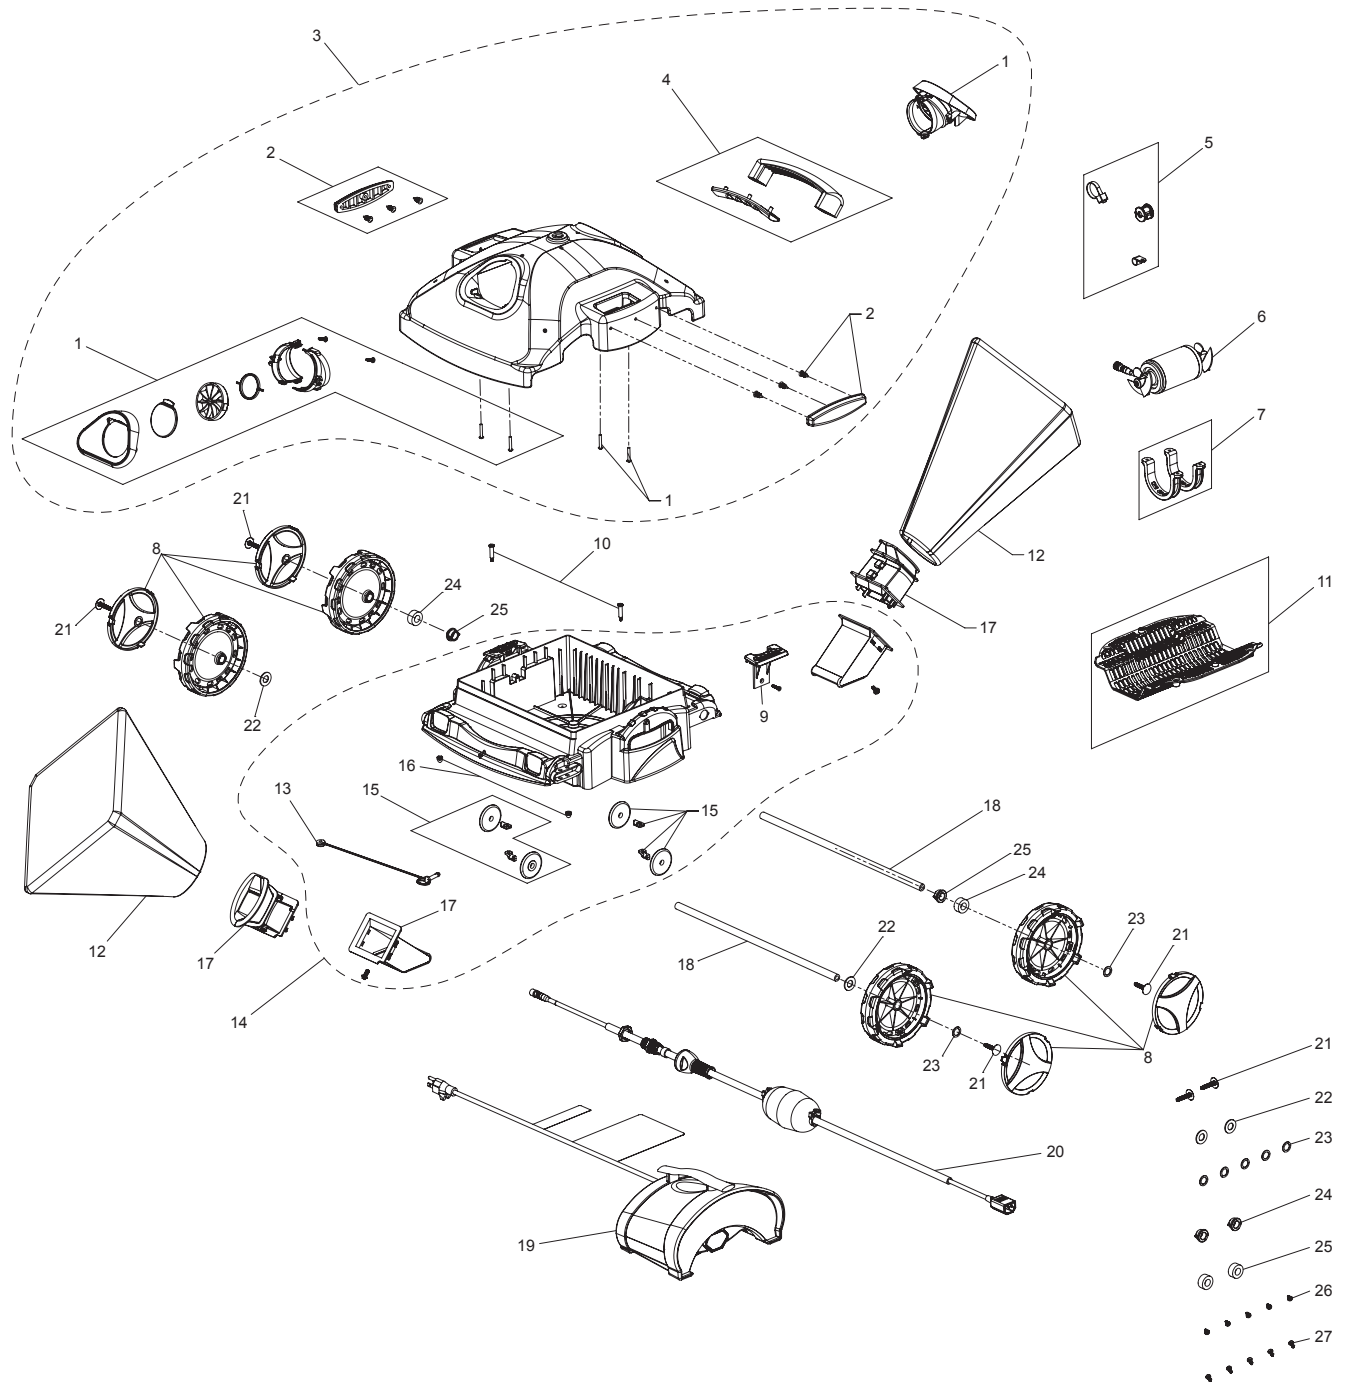

**Jacuzzi JAG
Robotic Cleaner**

Jacuzzi JAG Robotic Cleaner

- Two Cleaning Cycles - Small Pool (1 hour) and Large Pool (2 hours)
- Hydraulic Propulsion - Adjusts direction of water flow to move the cleaner
- Two Debris Bags - Two debris bags for excellent collection of large and fine debris
- Adjust Turning - Control cleaner direction and limit cord tangling with a simple adjustment of the locking pin
- Fast & Easy Setup - Attached the power cord. Turn on the power. Select cleaning cycle to start.

Part No.	Description
JAG	Jacuzzi JAG Robotic Cleaner

Jacuzzi JAG Robotic Cleaner

Part# JAG

Key No.	Part No.	Description	Pieces in Model	Pieces per Part No.
1	R0975100	Complete Flow Outlet, Grey	2	1
2	R0926100	Side Handle, Black, 2/PK	2	2
3	R0975200	Top Housing, White	1	1
4	R0926200	Handle, White	1	1
5	R0925600	Jet Motor Install Kit	0	1
6	R0925500	Complete Jet Motor	1	1
7	R0926300	Motor Clamp, 2/PK	2	2
8	R0975300	Wheel And Cap, Gray, 2/PK	4	2
9	R0926500*	Locking Tab, White, 2/PK	2	2
10	R0926600	Plastic Screw, Black, 2/PK	2	2
11	R0926400	Motor Screen	1	1
12	R0926800*	Fine Filter Bag, 2/PK	2	2
13	R0927000*	Locking Pin, Black	1	1
14	R0925900	Bottom Housing, White	1	1
15	R0927100	Roller Wheel, Black, 2/PK	4	2
16	R0926700	Acorn Nut, 2/PK	2	2
17	R0926900	Inlet Channel	2	1
18	R0927200	Axle	2	1
19	R0925400	Power Supply, Floor, Us	1	1
20	R0925700	Complete Floating Cable 40 ft	1	1
21	R0927400	Wheel Retaining Plug, 2/PK	4	2
22	R0927500	Washer 1 in, 2/PK	2	2
23	R0927600	Washer 0.75 in, 5/PK	4	5
24	R0927700	Bushing, 2/PK	2	2
25	R0927800	Spacer, 2/PK	2	2
26	R0927900	Screw 8 × 7/16, 5/PK	7	5
27	R0928000	Screw 8 × 11/16, 5/PK	7	5

*Suggested stocking part

Jacuzzi JAG Robotic Cleaner

Part# JAG

The Jacuzzi JAG is ETL listed.
Type SSDP37--