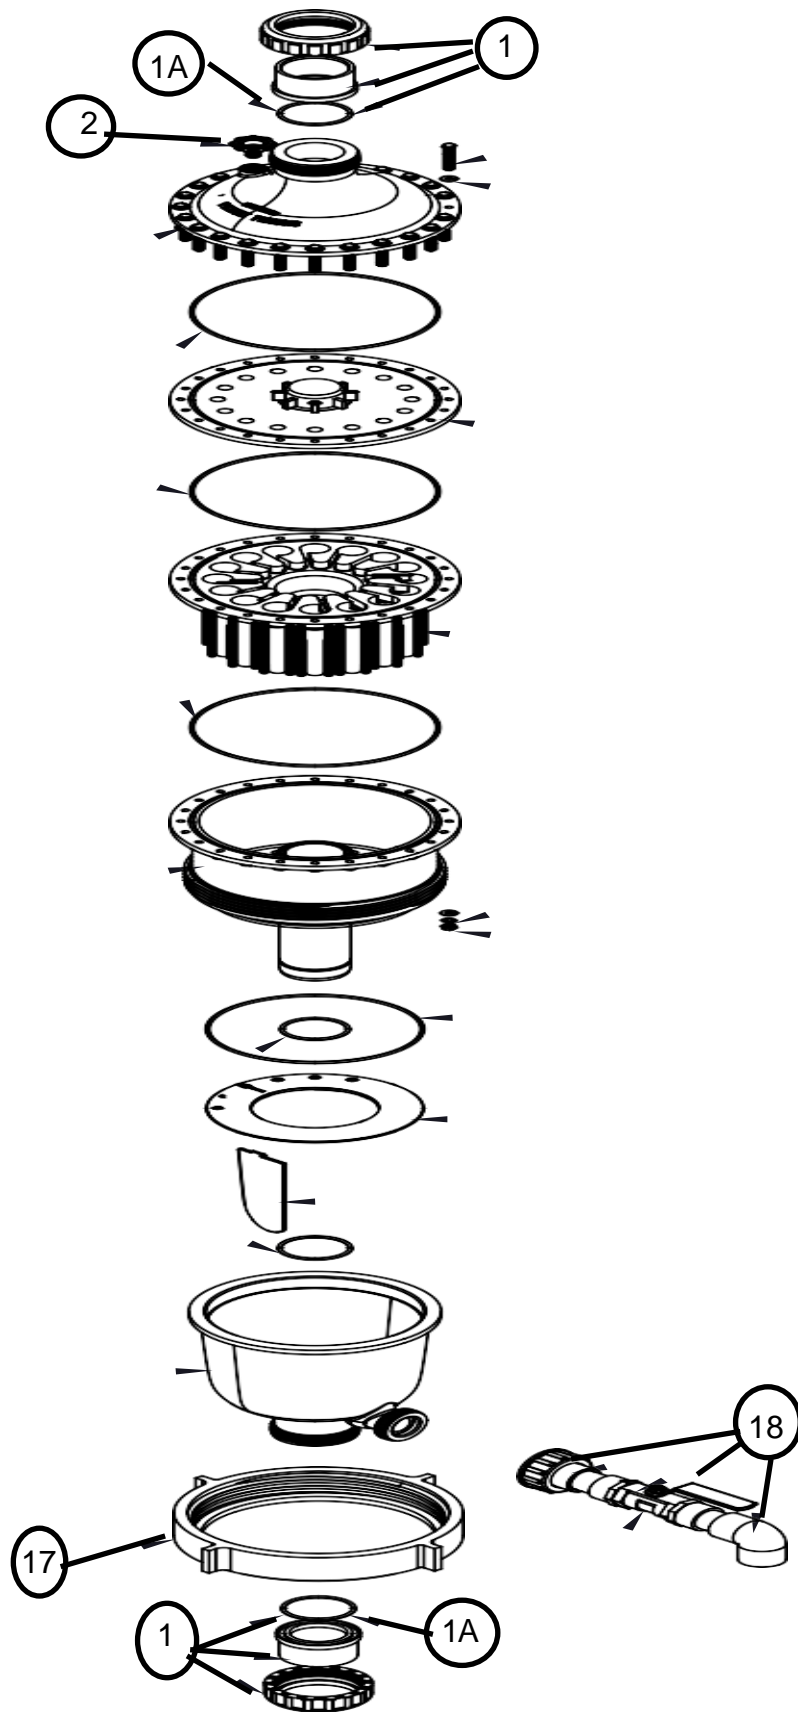

Jacuzzi JMC16  
MultiCylcone

## Jacuzzi JMC16

<b>Key</b>	<b>Description</b>	<b>Mfg #</b>	<b>Leslie's Sku</b>
1	UNION HALF 2" MULTICYCLONE ADAPTER BLACK (IMPERIAL)	6340245	677801
1A	O-RING FOR 2" HALF UNION 634024BLK	W02280	677802
2	AIR RELEASE VALVE PLUG	620221	611747
17	LOCK RING FOR MC BOTTOM / TRIMLINE LOCK RING (BLACK)	62024BLK	677800
18	MULTICYCLONE 1" SS BALL VALVE REPLACEMENT KIT WITH UNION	14025-SSK	677803